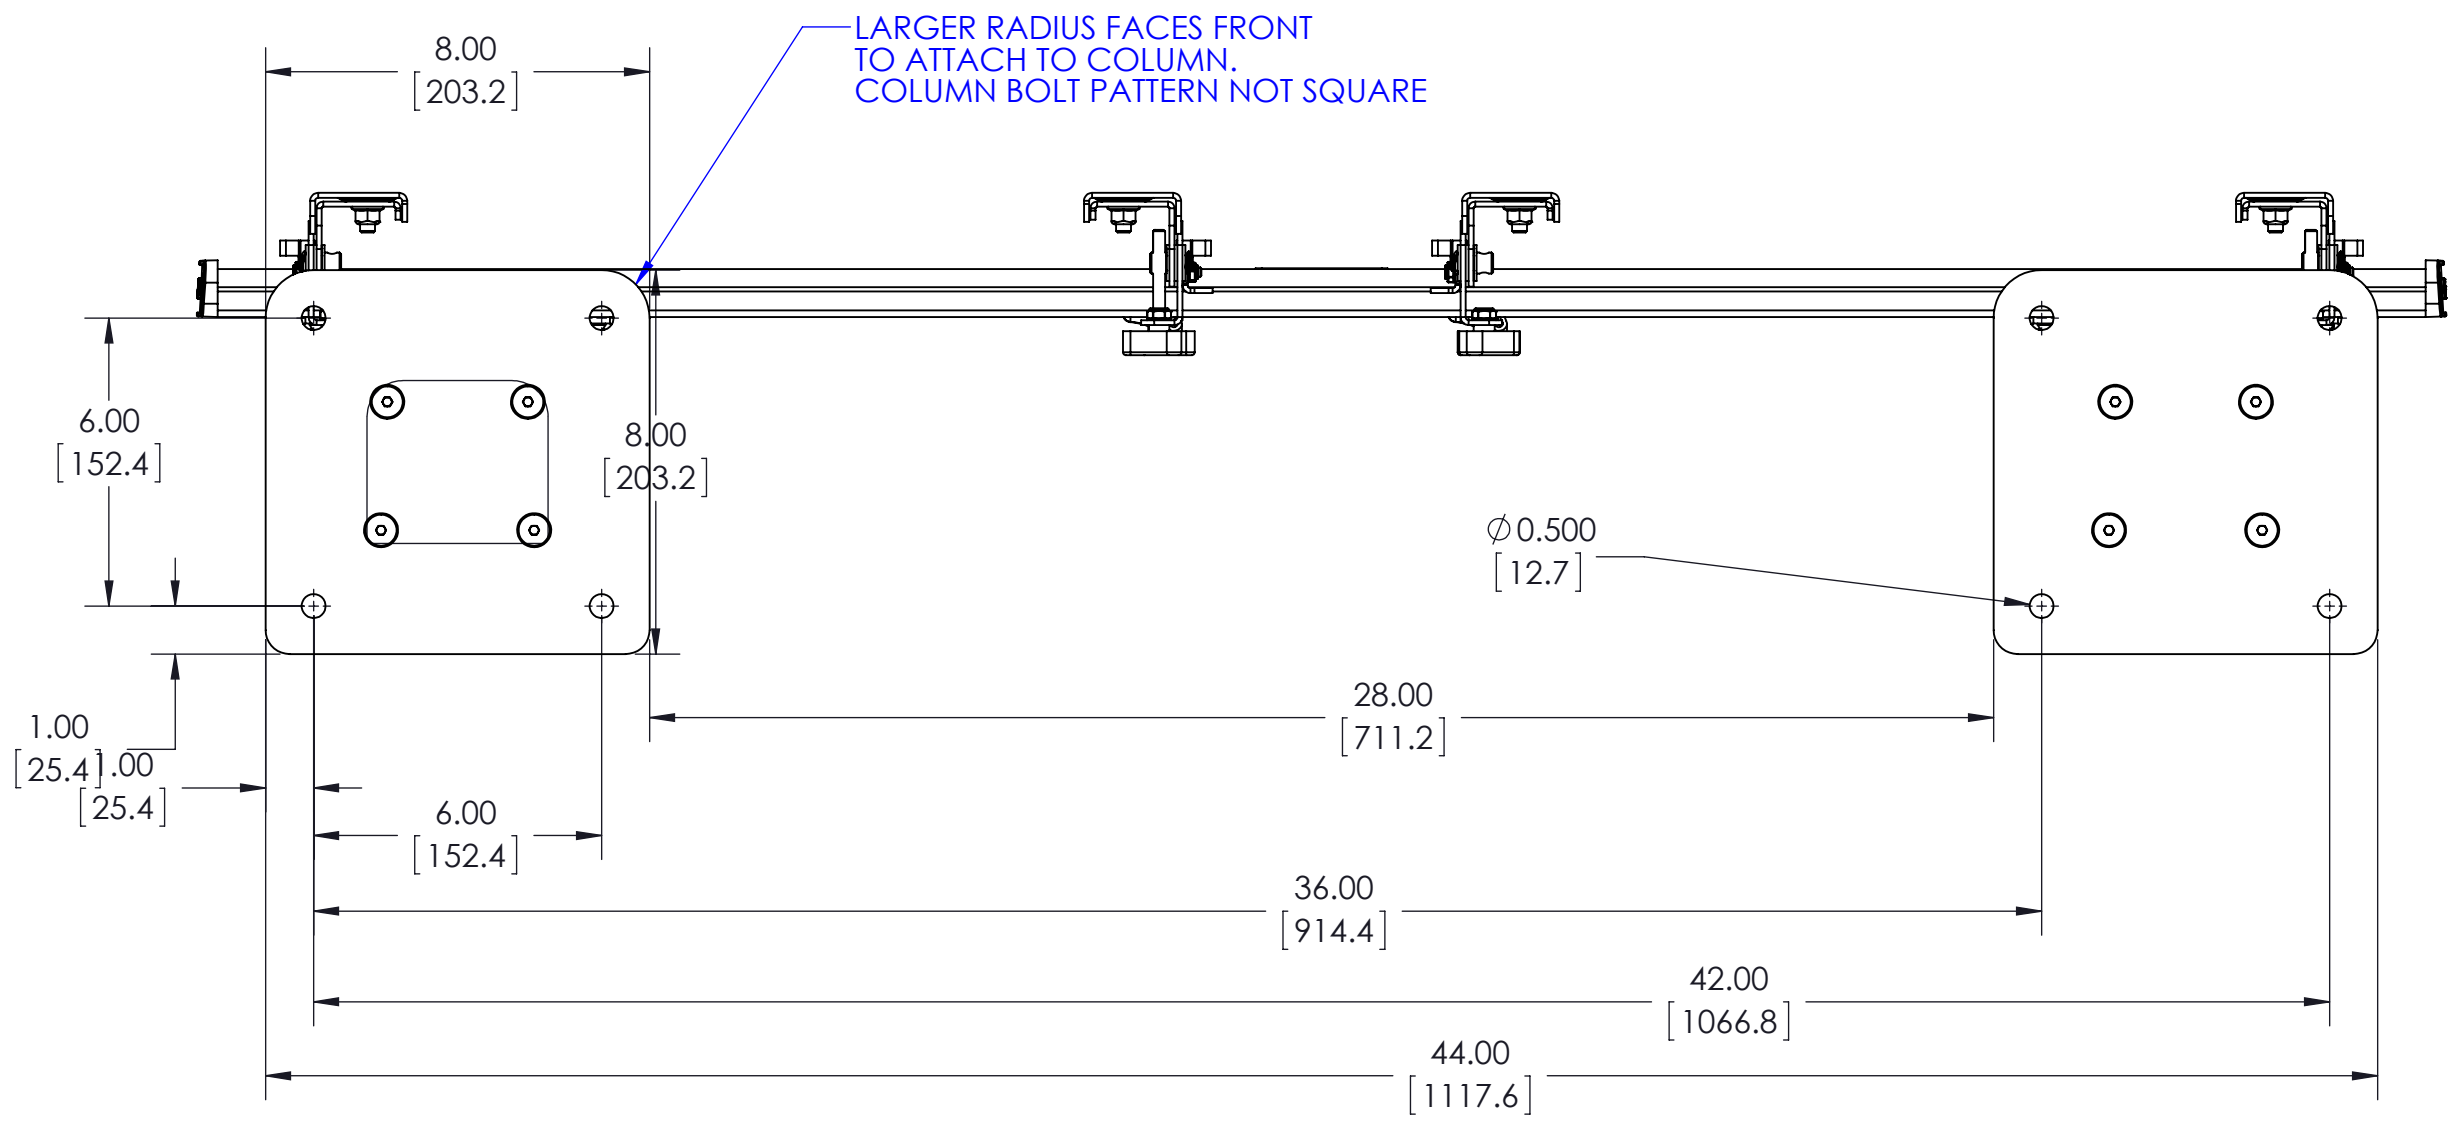

**MAX WEIGHT:
100 LBS PER DISPLAY
400 LBS TOTAL CAPACITY**

THE INFORMATION AND DESIGNS CONTAINED IN THIS DRAWING ARE CONFIDENTIAL AND THE PROPRIETARY PROPERTY OF MILESTONE AV TECHNOLOGIES NEITHER THIS DESIGN NOR ANY INFORMATION CONTAINED IN THIS DRAWING MAY BE REPRODUCED OR DISCLOSED TO OTHERS WITHOUT THE EXPRESS WRITTEN CONSENT OF MILESTONE AV TECHNOLOGIES.

CAD GENERATED DRAWING, DO NOT MANUALLY UPDATE.			<p>6436 CITY WEST PKWY EDEN PRAIRIE MN, 55344 PHONE: 866-977-3901 FAX: 877-894-6918</p>
DRAWN BY	MJS	12/12/2012	
ENG APPROVAL	MJS	12/12/2012	DESCRIPTION
MFG APPROVAL			LBM2X2UP, FUSION 2X2 PORTRAIT BOLT DOWN VIDEO WALL
QA APPROVAL			MODEL NO.
SHEET 1 OF 2			LBM2X2UP
SCALE	1:16	SIZE	DWG. NO.
		B	TECH-000132
		REV.	00

BOTTOM VIEW FOR BOLT DOWN INSTALATION

THE INFORMATION AND DESIGNS CONTAINED IN THIS DRAWING ARE CONFIDENTIAL AND THE PROPRIETARY PROPERTY OF MILESTONE AV TECHNOLOGIES NEITHER THIS DESIGN NOR ANY INFORMATION CONTAINED IN THIS DRAWING MAY BE REPRODUCED OR DISCLOSED TO OTHERS WITHOUT THE EXPRESS WRITTEN CONSENT OF MILESTONE AV TECHNOLOGIES.