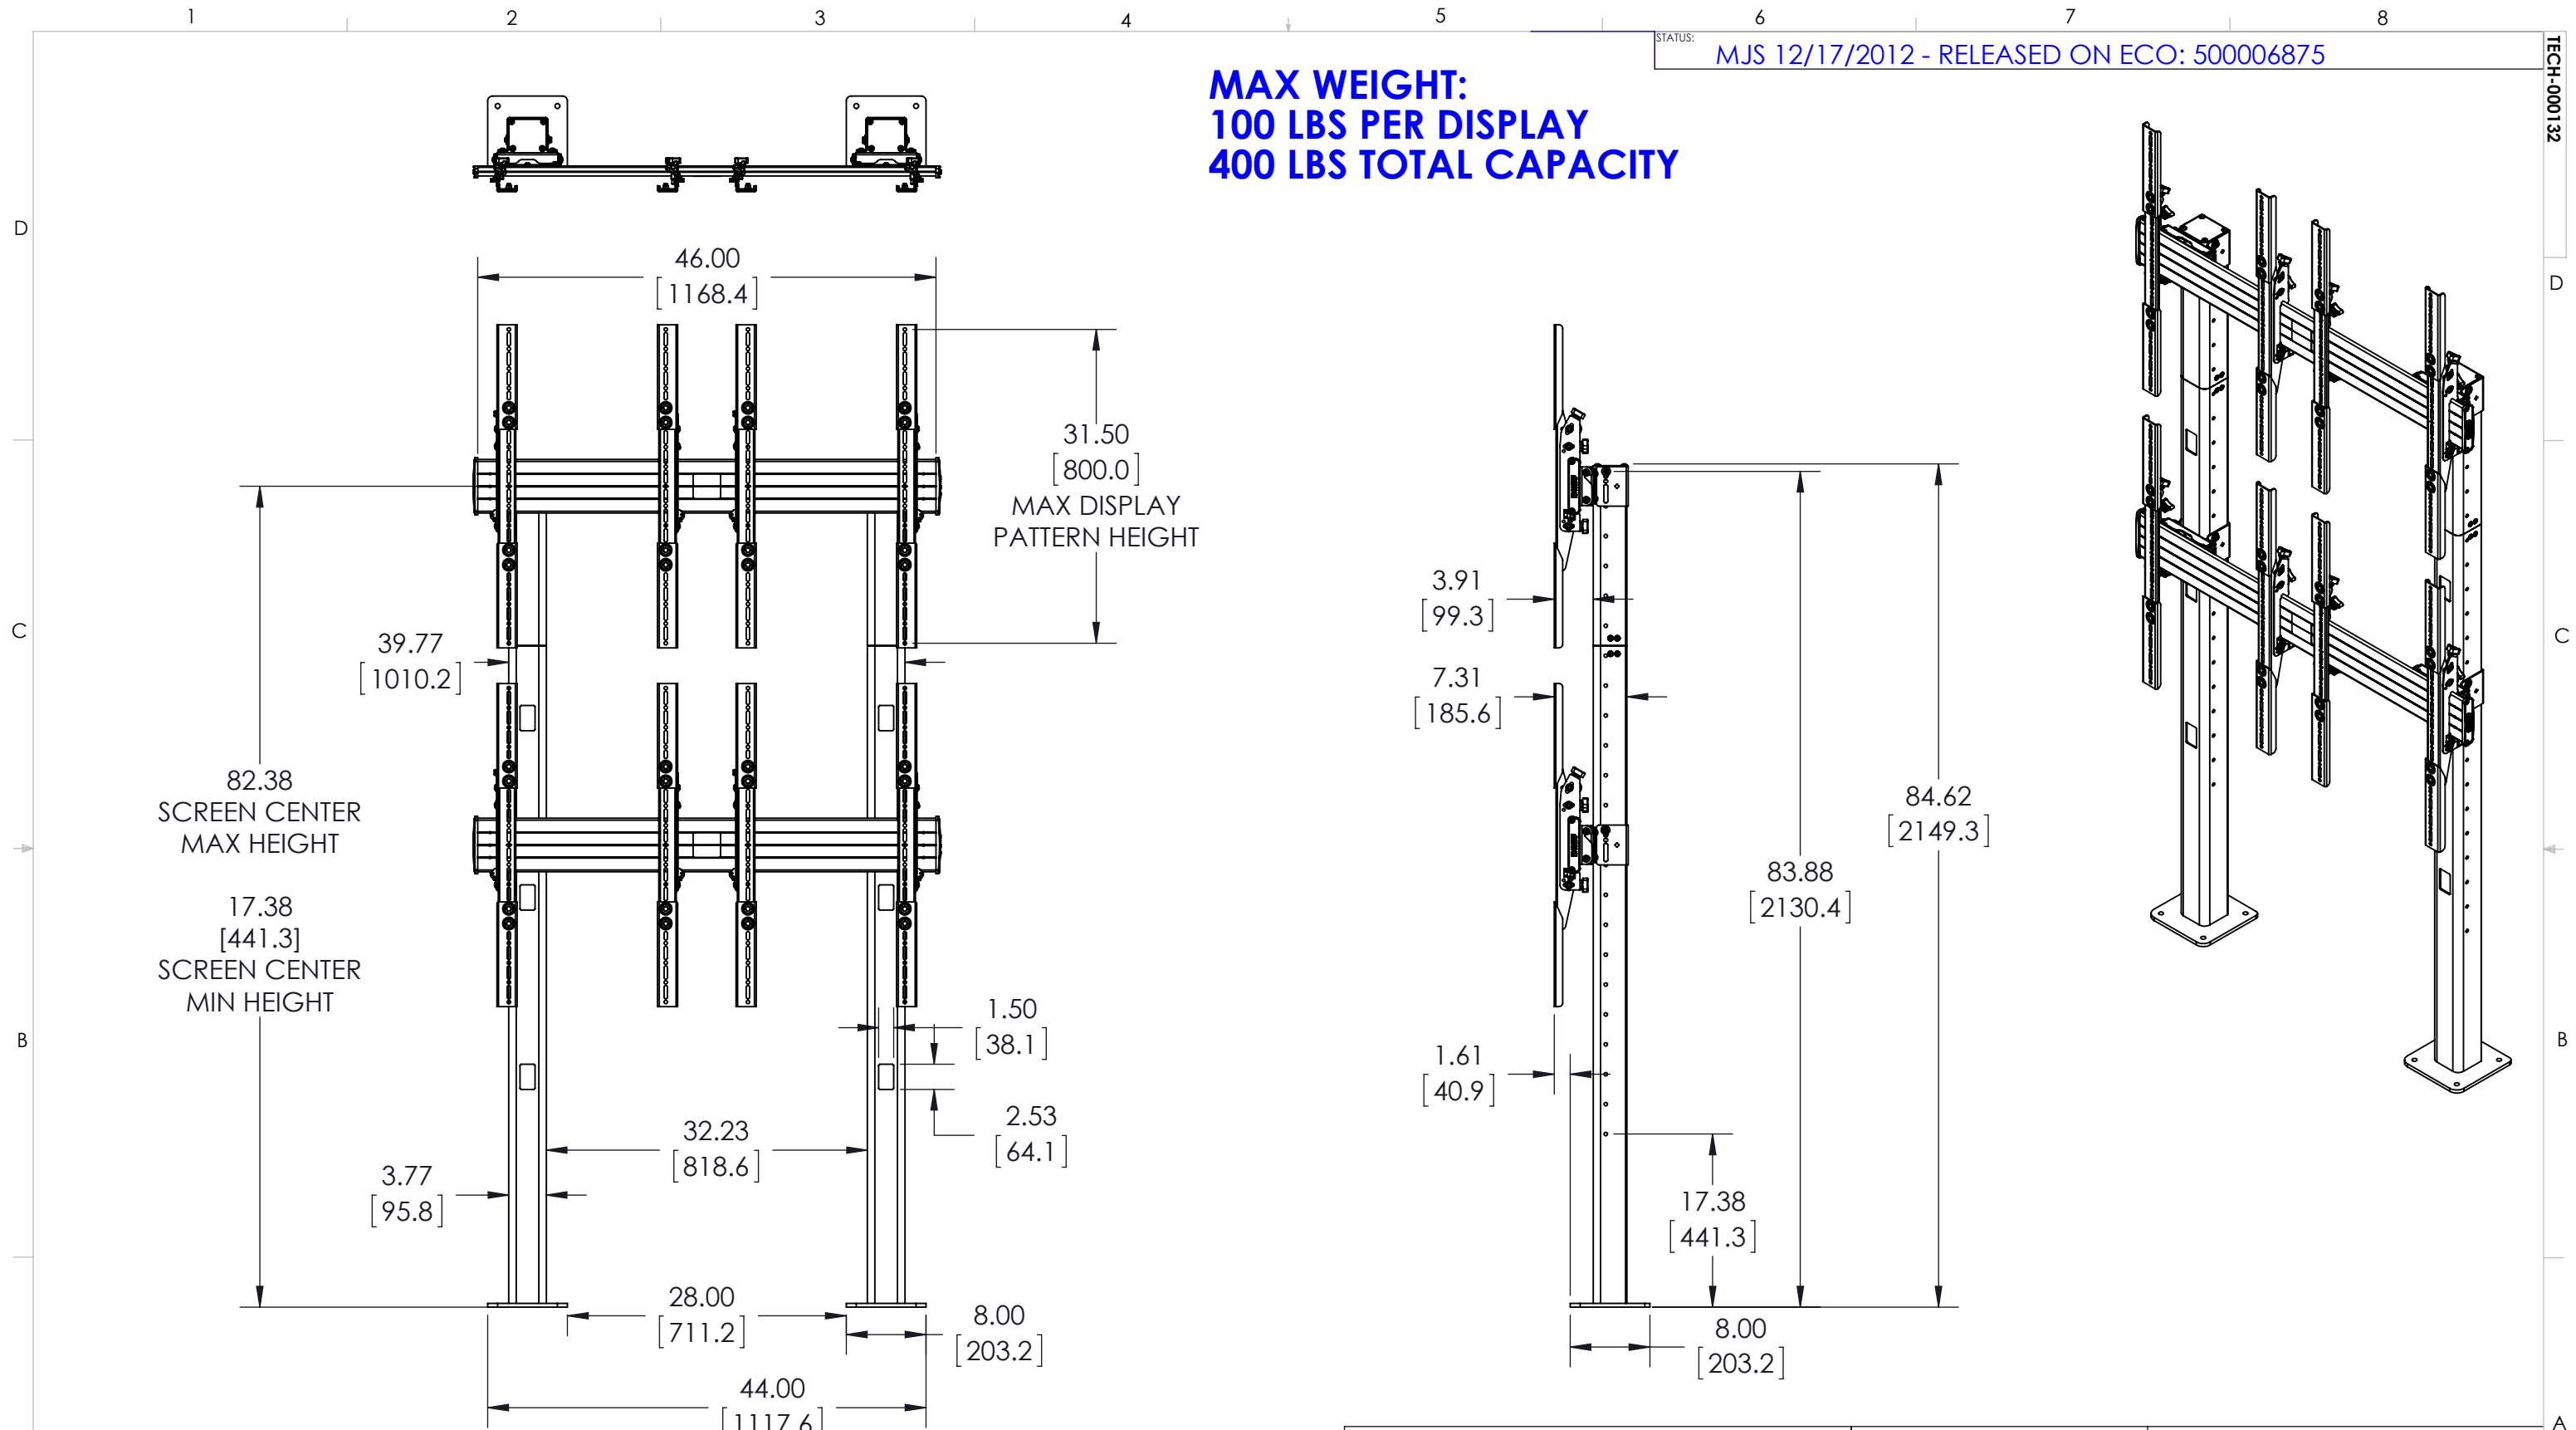

**MAX WEIGHT:
100 LBS PER DISPLAY
400 LBS TOTAL CAPACITY**

THE INFORMATION AND DESIGNS CONTAINED IN THIS DRAWING ARE CONFIDENTIAL AND THE PROPRIETARY PROPERTY OF MILESTONE AV TECHNOLOGIES NEITHER THIS DESIGN NOR ANY INFORMATION CONTAINED IN THIS DRAWING MAY BE REPRODUCED OR DISCLOSED TO OTHERS WITHOUT THE EXPRESS WRITTEN CONSENT OF MILESTONE AV TECHNOLOGIES.

CAD GENERATED DRAWING, DO NOT MANUALLY UPDATE.			<p>6436 CITY WEST PKWY EDEN PRAIRIE MN, 55344 PHONE: 866-977-3901 FAX: 877-894-6918</p>
DRAWN BY	MJS	12/12/2012	
ENG APPROVAL	MJS	12/12/2012	DESCRIPTION
MFG APPROVAL			LBM2X2UP, FUSION 2X2 PORTRAIT BOLT DOWN VIDEO WALL
QA APPROVAL			MODEL NO.
SHEET 1 OF 2			LBM2X2UP
SCALE	1:16	SIZE	DWG. NO.
		B	TECH-000132
		REV.	00