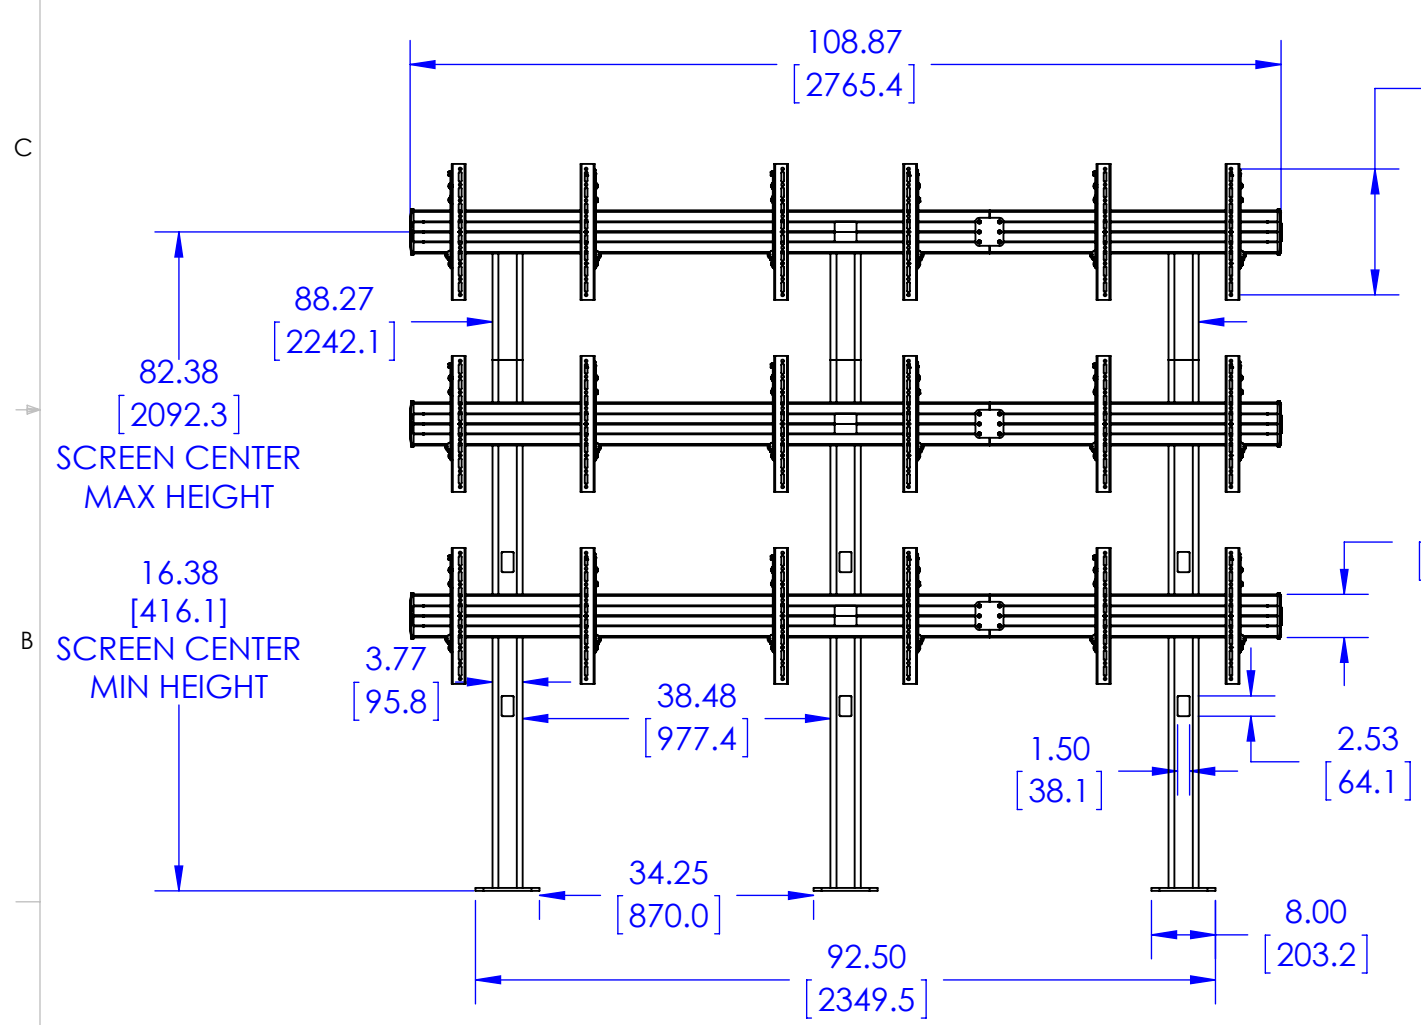

**MAX WEIGHT:
100 LBS PER DISPLAY
900 LBS TOTAL**

STATUS: MJS 12/17/2012 - RELEASED ON ECO: 500006872

TECH-000127

THE INFORMATION AND DESIGNS CONTAINED IN THIS DRAWING ARE CONFIDENTIAL AND THE PROPRIETARY PROPERTY OF MILESTONE AV TECHNOLOGIES NEITHER THIS DESIGN NOR ANY INFORMATION CONTAINED IN THIS DRAWING MAY BE REPRODUCED OR DISCLOSED TO OTHERS WITHOUT THE EXPRESS WRITTEN CONSENT OF MILESTONE AV TECHNOLOGIES.

CAD GENERATED DRAWING, DO NOT MANUALLY UPDATE.			6436 CITY WEST PKWY EDEN PRAIRIE MN, 55344 PHONE: 866-977-3901 FAX: 877-894-6918		
DRAWN BY	MJS	12/6/2012			
ENG APPROVAL	MJS	12/6/2012	DESCRIPTION LBM3X3U, BOLT DOWN FUSION 3X3 VIDEO WALL		
MFG APPROVAL			MODEL NO. LBM3X3U		
QA APPROVAL			SIZE	DWG. NO.	
SHEET 1 OF 2		SCALE 1:24	B	TECH-000127	REV. 00