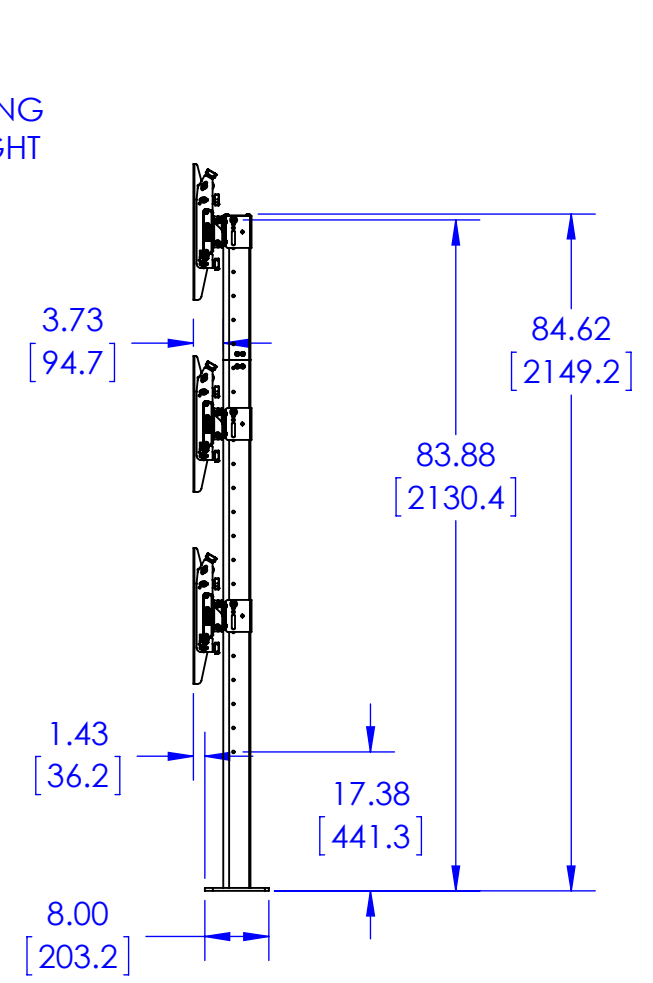

**MAX WEIGHT:
100 LBS PER DISPLAY
900 LBS TOTAL**

STATUS: MJS 12/17/2012 - RELEASED ON ECO: 500006872

TECH-000127

THE INFORMATION AND DESIGNS CONTAINED IN THIS DRAWING ARE CONFIDENTIAL AND THE PROPRIETARY PROPERTY OF MILESTONE AV TECHNOLOGIES NEITHER THIS DESIGN NOR ANY INFORMATION CONTAINED IN THIS DRAWING MAY BE REPRODUCED OR DISCLOSED TO OTHERS WITHOUT THE EXPRESS WRITTEN CONSENT OF MILESTONE AV TECHNOLOGIES.

CAD GENERATED DRAWING, DO NOT MANUALLY UPDATE.			6436 CITY WEST PKWY EDEN PRAIRIE MN, 55344 PHONE: 866-977-3901 FAX: 877-894-6918		
DRAWN BY	MJS	12/6/2012			
ENG APPROVAL	MJS	12/6/2012	DESCRIPTION LBM3X3U, BOLT DOWN FUSION 3X3 VIDEO WALL		
MFG APPROVAL			MODEL NO. LBM3X3U		
QA APPROVAL			SIZE	DWG. NO.	
SHEET 1 OF 2		SCALE 1:24	B	TECH-000127	REV. 00