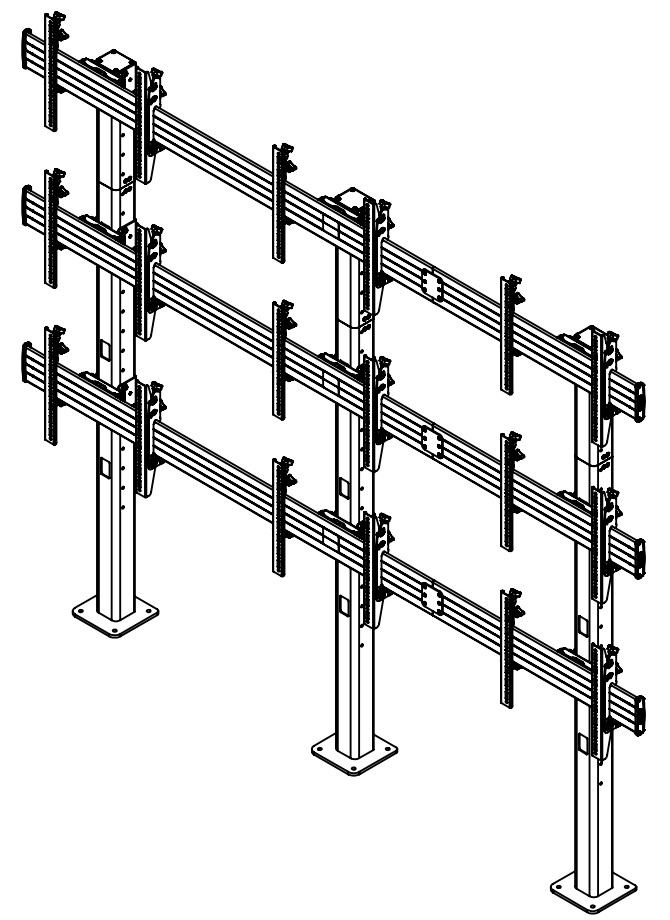

**MAX WEIGHT:
100 LBS PER DISPLAY
900 LBS TOTAL**

STATUS: MJS 12/17/2012 - RELEASED ON ECO: 500006872

TECH-000127

THE INFORMATION AND DESIGNS CONTAINED IN THIS DRAWING ARE CONFIDENTIAL AND THE PROPRIETARY PROPERTY OF MILESTONE AV TECHNOLOGIES NEITHER THIS DESIGN NOR ANY INFORMATION CONTAINED IN THIS DRAWING MAY BE REPRODUCED OR DISCLOSED TO OTHERS WITHOUT THE EXPRESS WRITTEN CONSENT OF MILESTONE AV TECHNOLOGIES.

BOTTOM VIEW FOR BOLT DOWN INSTALATION

THE INFORMATION AND DESIGNS CONTAINED IN THIS DRAWING ARE CONFIDENTIAL AND THE PROPRIETARY PROPERTY OF MILESTONE AV TECHNOLOGIES NEITHER THIS DESIGN NOR ANY INFORMATION CONTAINED IN THIS DRAWING MAY BE REPRODUCED OR DISCLOSED TO OTHERS WITHOUT THE EXPRESS WRITTEN CONSENT OF MILESTONE AV TECHNOLOGIES.