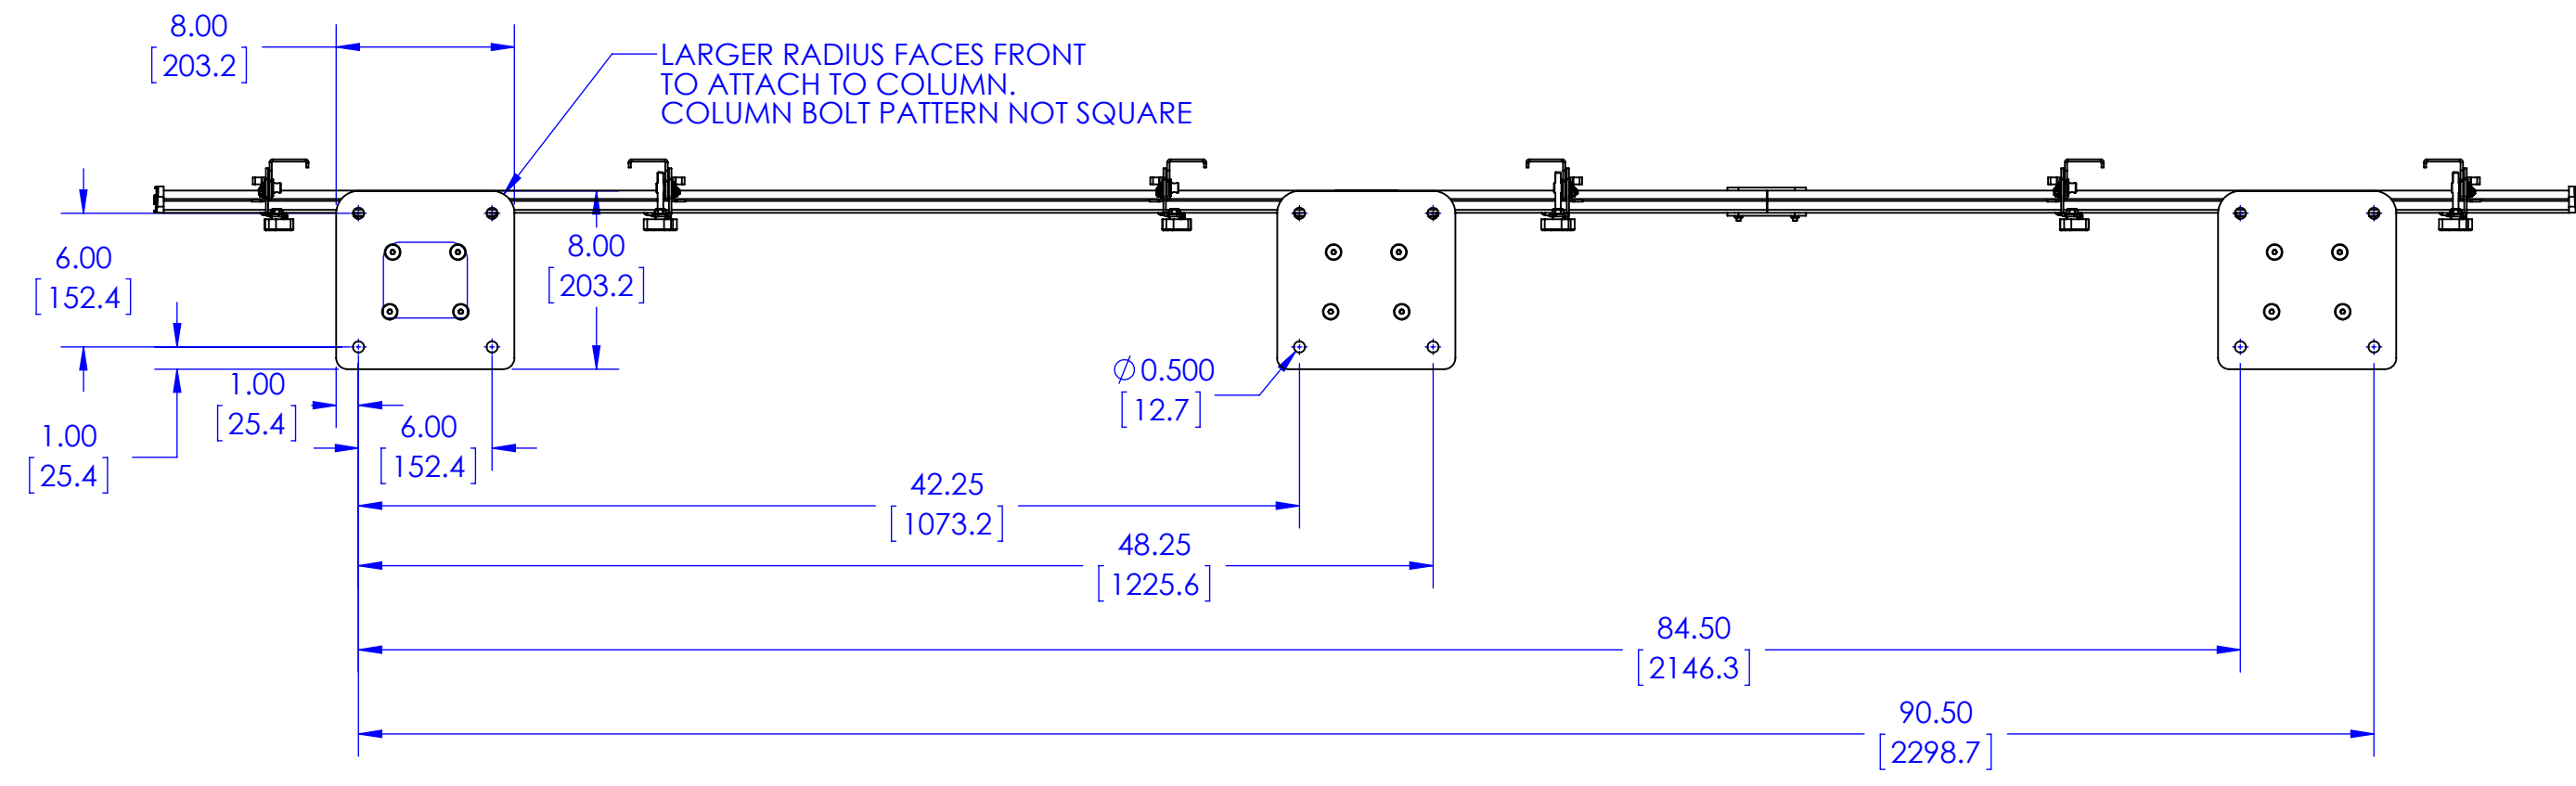

BOTTOM VIEW FOR BOLT DOWN INSTALATION

THE INFORMATION AND DESIGNS CONTAINED IN THIS DRAWING ARE CONFIDENTIAL AND THE PROPRIETARY PROPERTY OF MILESTONE AV TECHNOLOGIES NEITHER THIS DESIGN NOR ANY INFORMATION CONTAINED IN THIS DRAWING MAY BE REPRODUCED OR DISCLOSED TO OTHERS WITHOUT THE EXPRESS WRITTEN CONSENT OF MILESTONE AV TECHNOLOGIES.

CAD GENERATED DRAWING, DO NOT MANUALLY UPDATE.			6436 CITY WEST PKWY EDEN PRAIRIE MN, 55344 PHONE: 866-977-3901 FAX: 877-894-6918
DRAWN BY	MJS	12/6/2012	
ENG APPROVAL	MJS	12/6/2012	DESCRIPTION LBM3X3U, BOLT DOWN FUSION 3X3 VIDEO WALL
MFG APPROVAL			MODEL NO. LBM3X3U
QA APPROVAL			SIZE DWG. NO. REV. B TECH-000127 00
SHEET 2 OF 2			SCALE 1:8