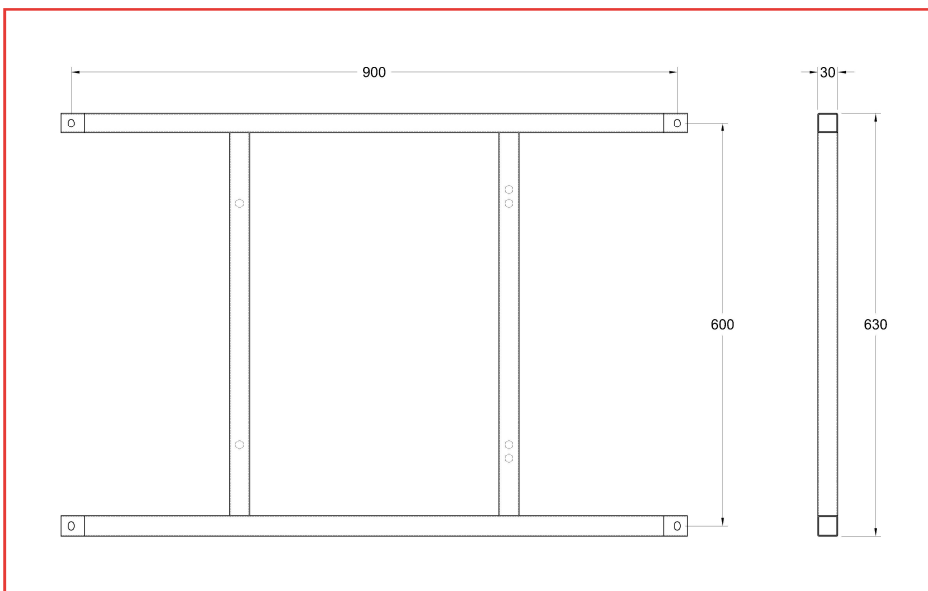

Features

- Adapter VESA 400x400 to 900x600
- Iron structure painted with epoxy powder

Measures mm