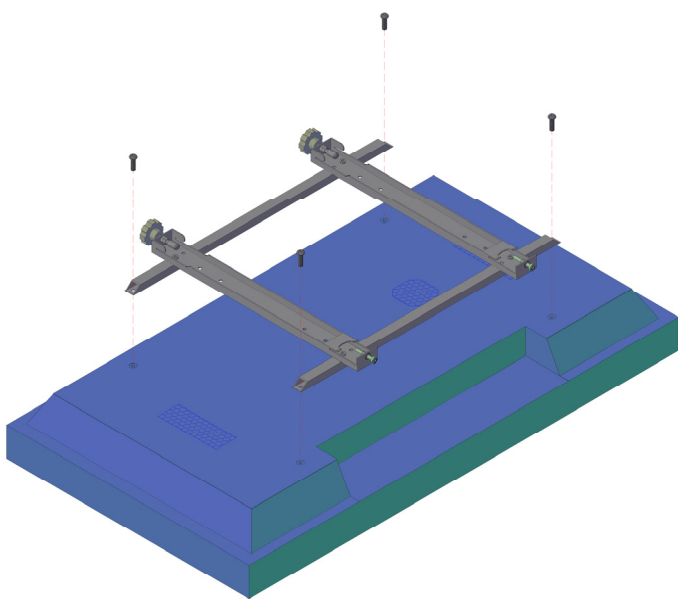

**WEIGHT MAX LOAD 80 kg**

*Mounting landscape screen*

*Mounting portrait screen*