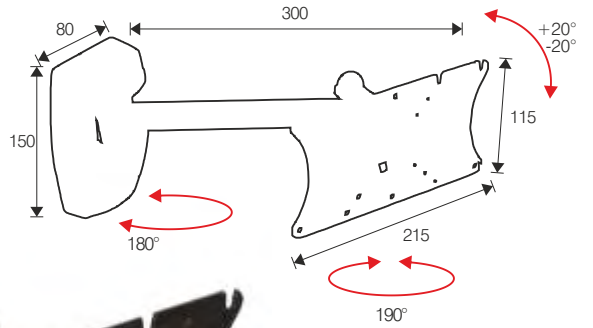

# EASYTWO

REGISTERED DESIGN

2

10-32"  
25-81cm

20kg max.  
44lbs max.

col.

26077 VESA 50/75/100/200x100

col.

06077 VESA 50/75/100/200x100

SUPPORTO MURALE A DUE SNODI, INCLINABILE PER TV  
INCLINABLE WALL BRACKET WITH TWO ARTICULATIONS FOR TV

# EASYTWO EXTRA

REGISTERED DESIGN

2

10-40"  
25-100cm

30kg max.  
66lbs max.

col.

26115 VESA 50/75/100/200x100/180x120/200

col.

06115 VESA 50/75/100/200x100/180x120/200

SUPPORTO MURALE A DUE SNODI, INCLINABILE PER TV  
INCLINABLE WALL BRACKET WITH TWO ARTICULATIONS FOR TV

col.	06114	VESA 50/75 100/200x100	max.TV 32"	2
------	-------	---------------------------	---------------	---