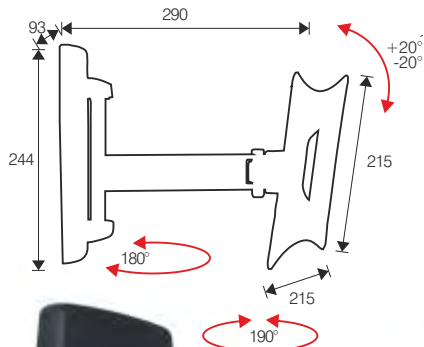

06077 VESA 50/75/100/200x100

SUPPORTO MURALE A DUE SNODI, INCLINABILE PER TV  
INCLINABLE WALL BRACKET WITH TWO ARTICULATIONS FOR TV

# EASYTWO EXTRA

REGISTERED DESIGN

2

10-40"  
25-100cm

30kg max.  
66lbs max.

col.

26115 VESA 50/75/100/200x100/180x120/200

col.

06115 VESA 50/75/100/200x100/180x120/200

SUPPORTO MURALE A DUE SNODI, INCLINABILE PER TV  
INCLINABLE WALL BRACKET WITH TWO ARTICULATIONS FOR TV

col.	06114	VESA 50/75 100/200x100	max.TV 32"	2
------	-------	---------------------------	---------------	---