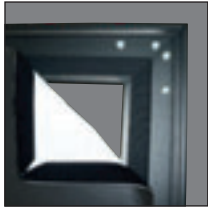

Black velvet frame finish

Projection surface attaches with Velcro®

HomeScreen Deluxe

- Luxurious, high quality fixed frame screen with a black velvet frame finish and a wide selection of screen surfaces.
- The flat aluminium frame for the HomeScreen Deluxe has a black velvet cover, which eliminates reflection and serves to absorb projected light.
- The frame (8 cm wide and 3 cm deep) features a beveled edge, reducing shadowing in the viewing area.
- The projection screen surface is attached to the rear of the screen with Velcro®.
- The frame and projection screen surface can be custom made to project requirements.
- The projection surface is exceptionally flat, making it suitable for all types of data and video projection.
- The frame is easy to mount with the supplied mounting brackets.

Black matte frame finish

Projection surface attaches with Velcro®

HomeScreen

- High quality fixed frame screen with a matte black frame and a wide selection of screen surfaces.
- The aluminium frame for the HomeScreen has a black matte finish.
- The frame (8 cm wide and 3 cm deep) features a beveled edge, reducing shadowing of the image.
- The projection screen surface is attached to the rear of the screen with Velcro®.
- The frame and projection screen surface can be custom made to project requirements.
- The projection surface is exceptionally flat, making it suitable for all types of data and video projection.
- The frame is easy to mount with the supplied mounting brackets.