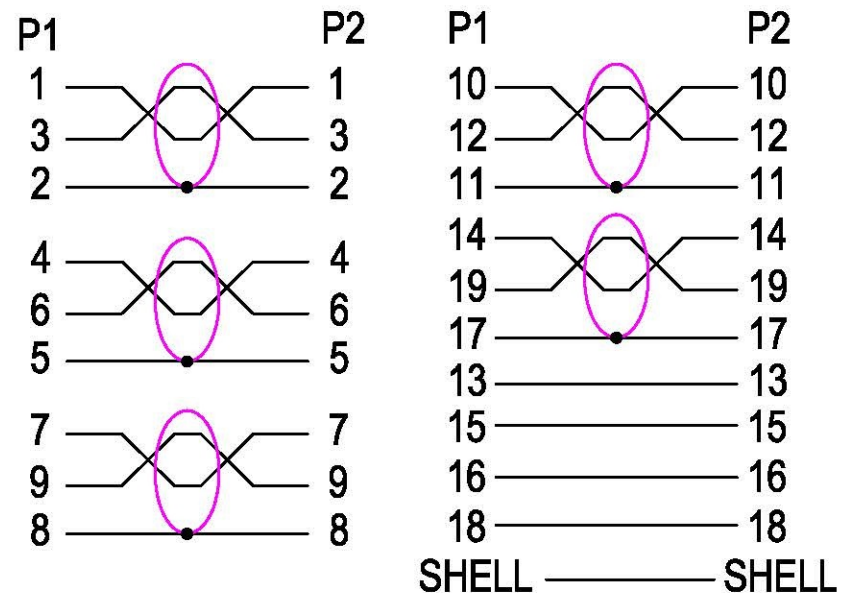

Datenblatt - Fiche technique - Data sheet

11.04.5731

ROLINE HDMI High Speed Kabel mit Ethernet, LSOH, 1,0m

ROLINE Câble HDMI High Speed avec Ethernet, LSOH, 1,0m

**ROLINE HDMI High Speed Cable with Ethernet,
HDMI M – HDMI M, LSOH, 1 m**

ITEM NO.	L(MM)	T(MM)
11.04.5731	1000	+50/-0
11.04.5732	2000	+50/-0
11.04.5733	3000	+50/-0

NOTES:

- CABLE: UL21445 (30AWG*1P+EAM)*5+30AWG*4C +AEB OD=6.0MM JACKET: LSOH BLACK
- CONNECTOR: HDMI A MALE INSULATION: BLACK, SHELL - NICKEL PLATED
- OUTER MOLD: LSOH 45P BLACK

ELECTRICAL TEST:

- 100% TEST OPEN SHORT MIS-WIRE
- INSULATION RESISTANCE: 2M OHM MIN.

WIRE ADDRESS

ITEM NO.	11.04.5731 (1.0m); 11.04.4732 (2.0m)	Draw	F16 CHIEN	Date	2015-03-02
	11.04.5733 (3.0m)	Check		Date	
ROLINE HDMI High Speed Cable, w/Ethernet, A-A, M/M, LSOH, black					
	Unit (MM)	Approval		Date	