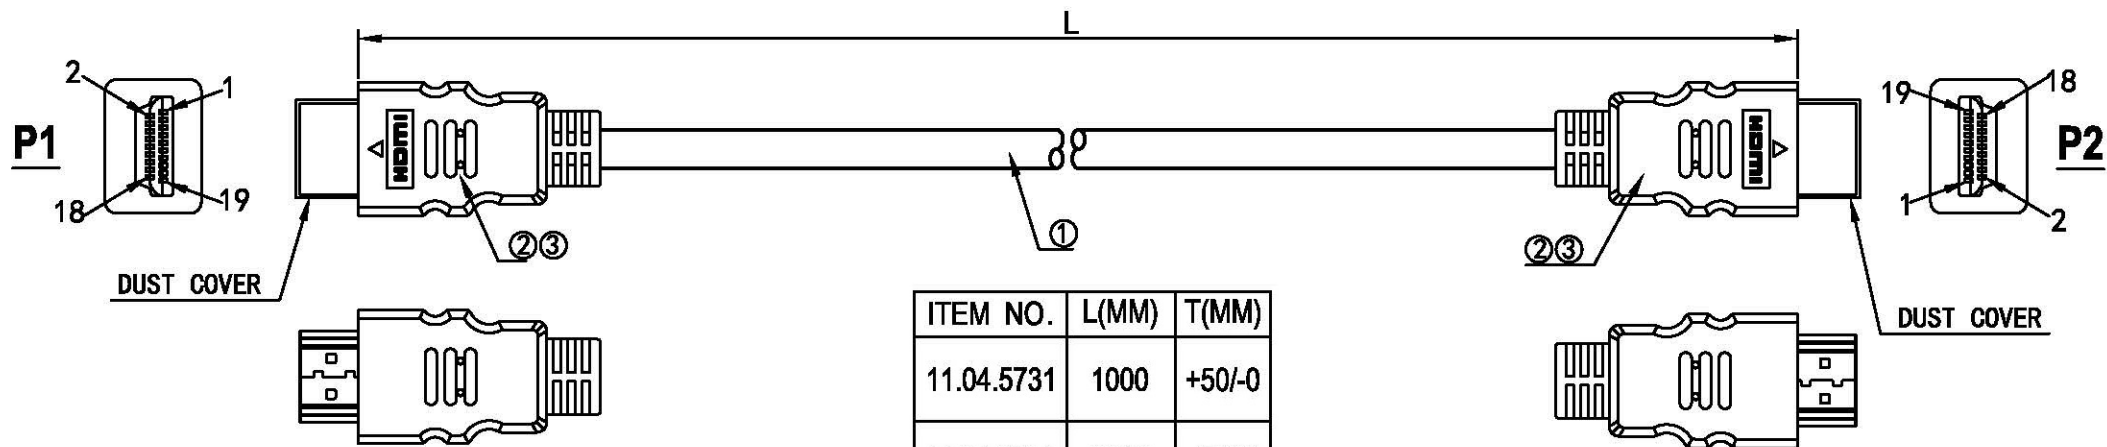

Datenblatt - Fiche technique - Data sheet

11.04.5731

ROLINE HDMI High Speed Kabel mit Ethernet, LSOH, 1,0m

ROLINE Câble HDMI High Speed avec Ethernet, LSOH, 1,0m

**ROLINE HDMI High Speed Cable with Ethernet,
HDMI M – HDMI M, LSOH, 1 m**

ITEM NO.	L(MM)	T(MM)
11.04.5731	1000	+50/-0
11.04.5732	2000	+50/-0
11.04.5733	3000	+50/-0

NOTES:

- CABLE: UL21445 (30AWG*1P+EAM)*5+30AWG*4C +AEB OD=6.0MM JACKET: LSOH BLACK
- CONNECTOR: HDMI A MALE INSULATION: BLACK, SHELL - NICKEL PLATED
- OUTER MOLD: LSOH 45P BLACK

ELECTRICAL TEST:

- 100% TEST OPEN SHORT MIS-WIRE
- INSULATION RESISTANCE: 2M OHM MIN.

WIRE ADDRESS

ITEM NO.	11.04.5731 (1.0m); 11.04.4732 (2.0m)	Draw	F16 CHIEN	Date	2015-03-02
	11.04.5733 (3.0m)	Check		Date	
ROLINE HDMI High Speed Cable, w/Ethernet, A-A, M/M, LSOH, black					
	Unit (MM)	Approval		Date	