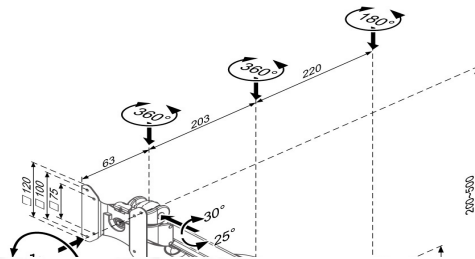

rotronic

Datenblatt - Fiche technique - Data sheet

17.03.1178

**ROLINE LCD-Arm Pneumatic, Wandmontage,
2 Gelenke, Pivot**

**ROLINE Support LCD à gaz,
fonction pivot**

**ROLINE LCD Monitor Stand Pneumatic, Wall Mount,
Pivot, 2 Joints**

Item no.: 17.03.1178

ROLINE Wall Mount Gas Spring Arm, 2 Joints, silver color

- Enables comfortable viewing for display mounted on the wall
- Push the monitor out of the way when not in use

Fea

- Cable management system conceals the cable under the arms
- Quick-release VESA enables easy installation