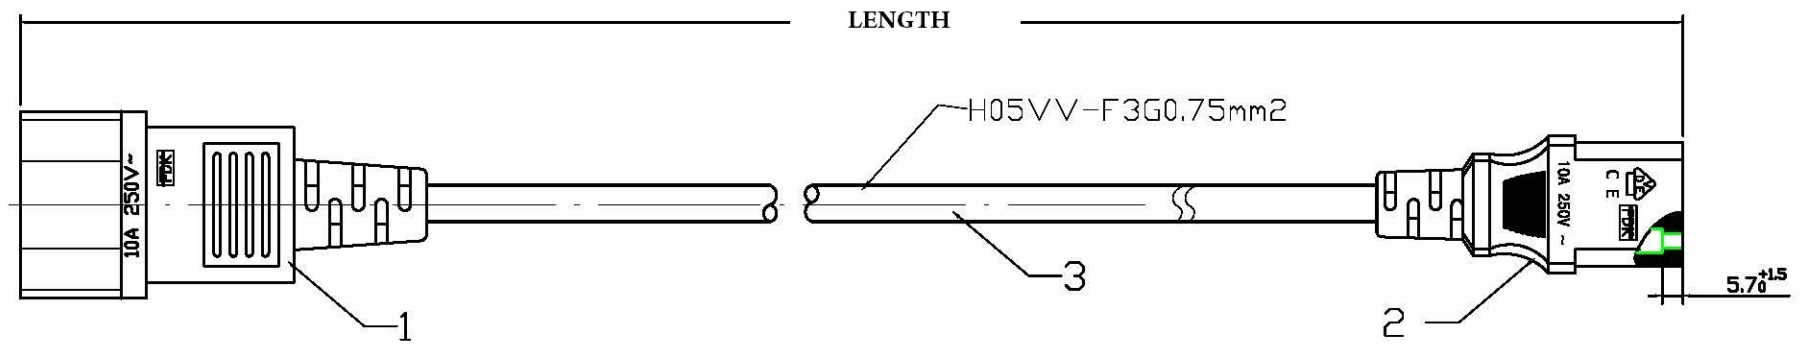

rotronic

Datenblatt - Fiche technique - Data sheet

19.99.1510

VALUE Apparate-Verbindungskabel, schwarz, 1,0m

VALUE Câble d'alimentation, 1,0m

VALUE Monitor Power Cable, 1.0 m

NOTES: VDE/CE, REACH/ROHS COMPLIANT

3	H05VV-F 3G 0.75mm2	FLEXIBE CABLE , BLACK	1	500mm 1000mm
2		IEC 60320 C13 CONNECTOR	1	
1		IEC 60320 C14 MALE PLUG	1	
SEQ NO.	ITEM NO.	SPEC.	QTY.	REMARKS

19.99.1505	0.5m	Rotronic Co. Ltd.
19.99.1510	1.0m	
VALUE Monitor Power Cord, black		