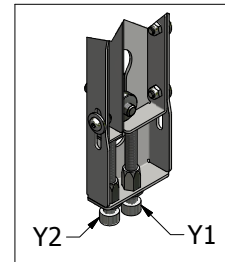

Adjustments

**Quick mounting**

- Screen Array Configuration : 3x3
- Orientation :..... Landscape
- Adjustments (Y) :..... Micro-Adjustments 10mm.
- Adjustments (Y1-Y2) :..... Micro-Adjustments 15mm.
- Adjustments (X) :..... Adjustments +/- 70mm.
- Adjustments (Z) :..... Adjustments +/- 7mm.
- Mounting Pattern :..... Vesa 400x400mm./400x600mm.
- Typical Screen Sizes :..... 46" / 47"
- Weight Capacity :..... 30 Kg to Screen
- Galvanized steel shets

POS.	QTY	DESCRIPTION
1	4	OMEGA L=1450
2	2	OMEGA JUNCTION
3	4	VERTICAL ANGULAR
4	2	VERTICAL ANGULAR JUNCTION
5	6	LCD BRACKET HIGHER
6	6	LCD BRACKET LOWER
7	6	LCD BRACKET JUNCTION
8	9	SCREEN 46" / 47" VESA 400x400 / 400x600