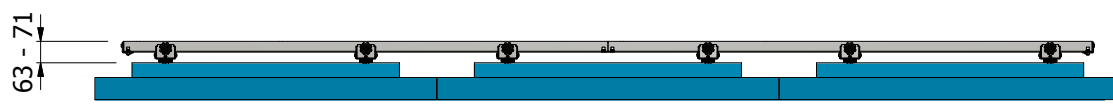

Adjustments

**Quick mounting**

- Screen Array Configuration : 3x3
- Orientation :..... Landscape
- Adjustments (Y) :..... Micro-Adjustments 10mm.
- Adjustments (Y1-Y2) :..... Micro-Adjustments 15mm.
- Adjustments (X) :..... Adjustments +/- 70mm.
- Adjustments (Z) :..... Adjustments +/- 7mm.
- Mounting Pattern :..... Vesa 400x400mm./400x600mm.
- Typical Screen Sizes :..... 46" / 47"
- Weight Capacity :..... 30 Kg to Screen
- Galvanized steel shets

POS.	QTY	DESCRIPTION
1	4	OMEGA L=1450
2	2	OMEGA JUNCTION
3	4	VERTICAL ANGULAR
4	2	VERTICAL ANGULAR JUNCTION
5	6	LCD BRACKET HIGHER
6	6	LCD BRACKET LOWER
7	6	LCD BRACKET JUNCTION
8	9	SCREEN 46" / 47" VESA 400x400 / 400x600