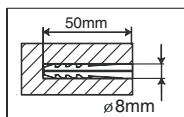

Wall bracket

TV plate

STEP2

Attaching brackets to screen

Solid concrete mounting

STEP1

Woodstud mounting

STEP3

Hang the TV onto the wall plate