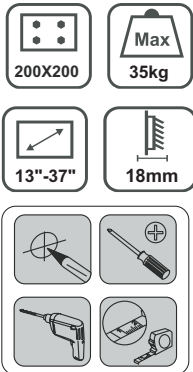

Wall bracket

TV plate

STEP2

Attaching brackets to screen

Solid concrete mounting

STEP1

Woodstud mounting

STEP3

Hang the TV onto the wall plate