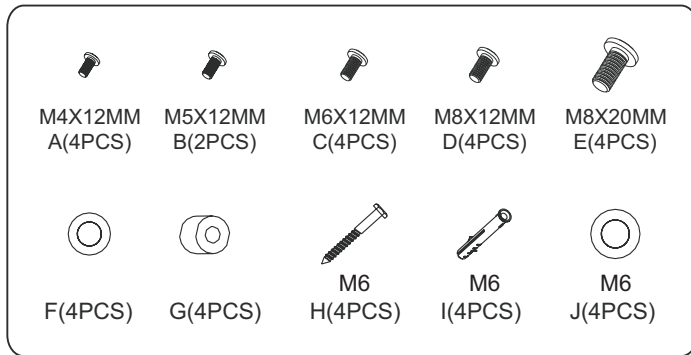

Wall bracket

TV plate

STEP2

Attaching brackets to screen

Solid concrete mounting

STEP1

Woodstud mounting

STEP3

Hang the TV onto the wall plate