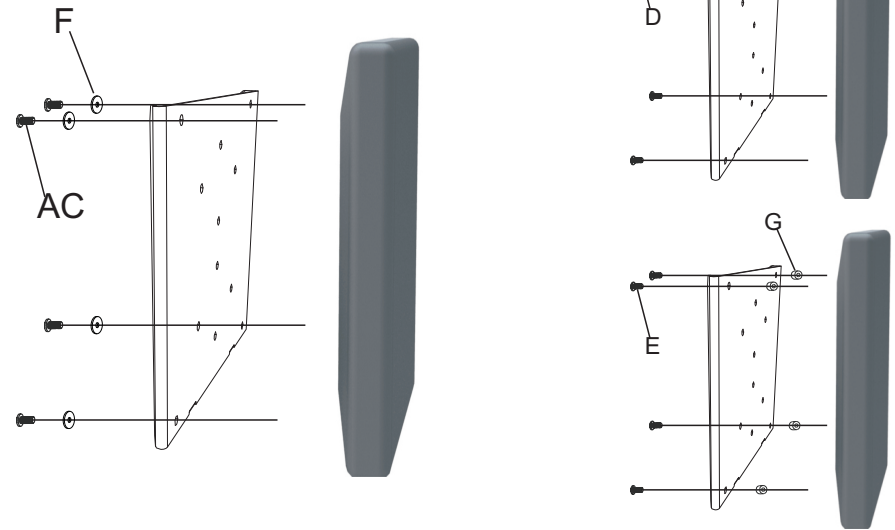

Wall bracket

TV plate

STEP2

Attaching brackets to screen

Solid concrete mounting

STEP1

Woodstud mounting

STEP3

Hang the TV onto the wall plate