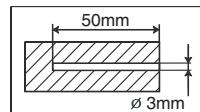

Wall bracket

TV plate

STEP2

Attaching brackets to screen

Solid concrete mounting

STEP1

Woodstud mounting

STEP3

Hang the TV onto the wall plate