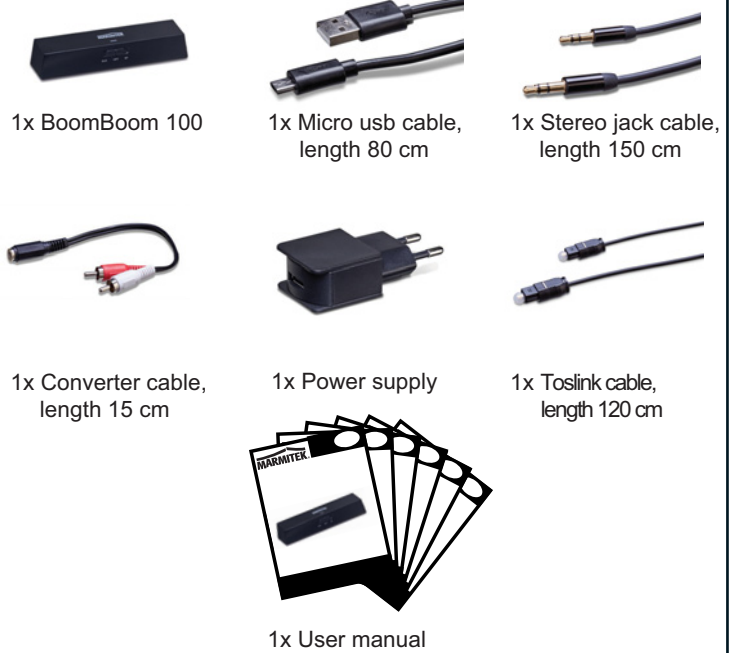

Set includes

Works with