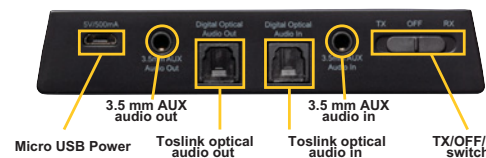

Connections

Order information

BoomBoom 100	EU Version	Art.nr. 08330	EAN 8718164533303
BoomBoom 100	UK Version	Art.nr. 08319	EAN 8718164533198
Gift Box	Size (LxWxH) 155 x 130 x 70 mm		

All rights reserved.

Smart Solutions at Home