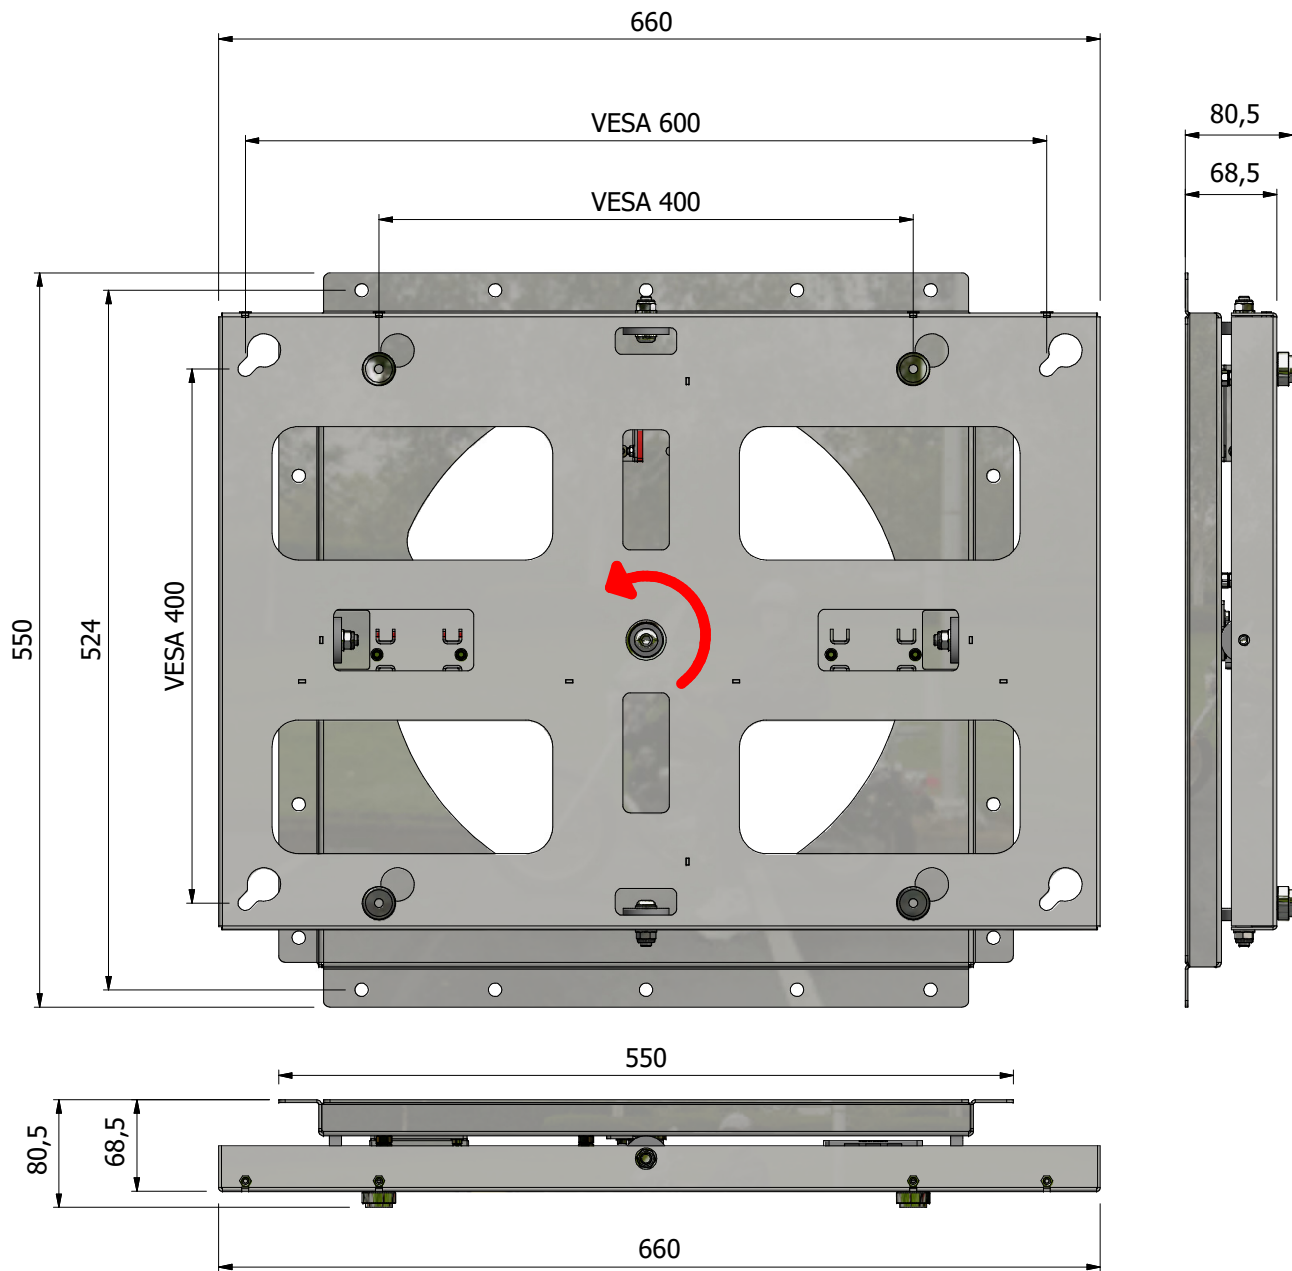

SAMSUNG 85" WALLMOUNT (FLIP)

REV: 01 CODE: 5693

DATE: 14/12/2020 PAG. 1/2

**WEIGHT MAX LOAD:
80 Kg**

SAMSUNG 85" WALLMOUNT (FLIP)