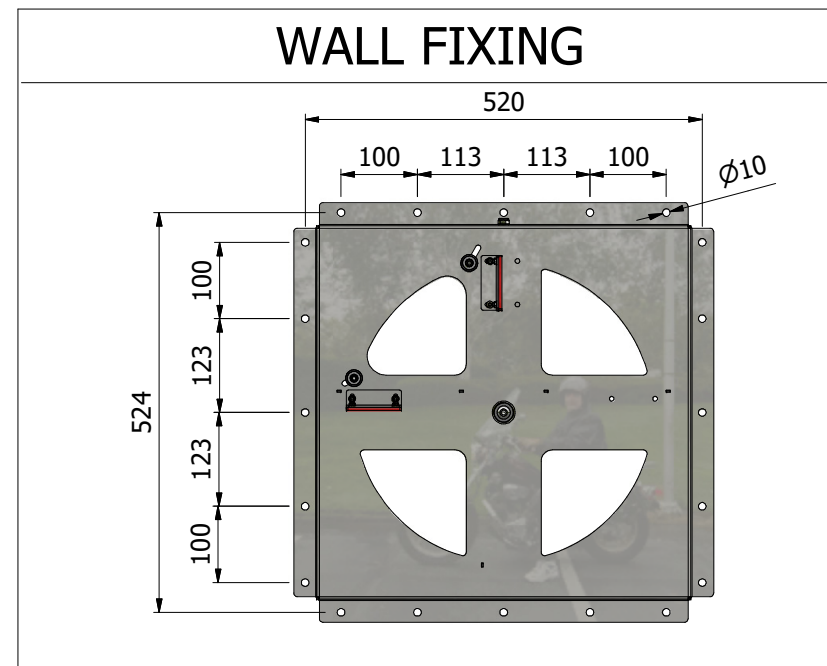

SAMSUNG 85" WALLMOUNT (FLIP)

REV: 01 CODE: 5693

DATE: 14/12/2020 PAG. 1/2

**WEIGHT MAX LOAD:
80 Kg**

SAMSUNG 85" WALLMOUNT (FLIP)