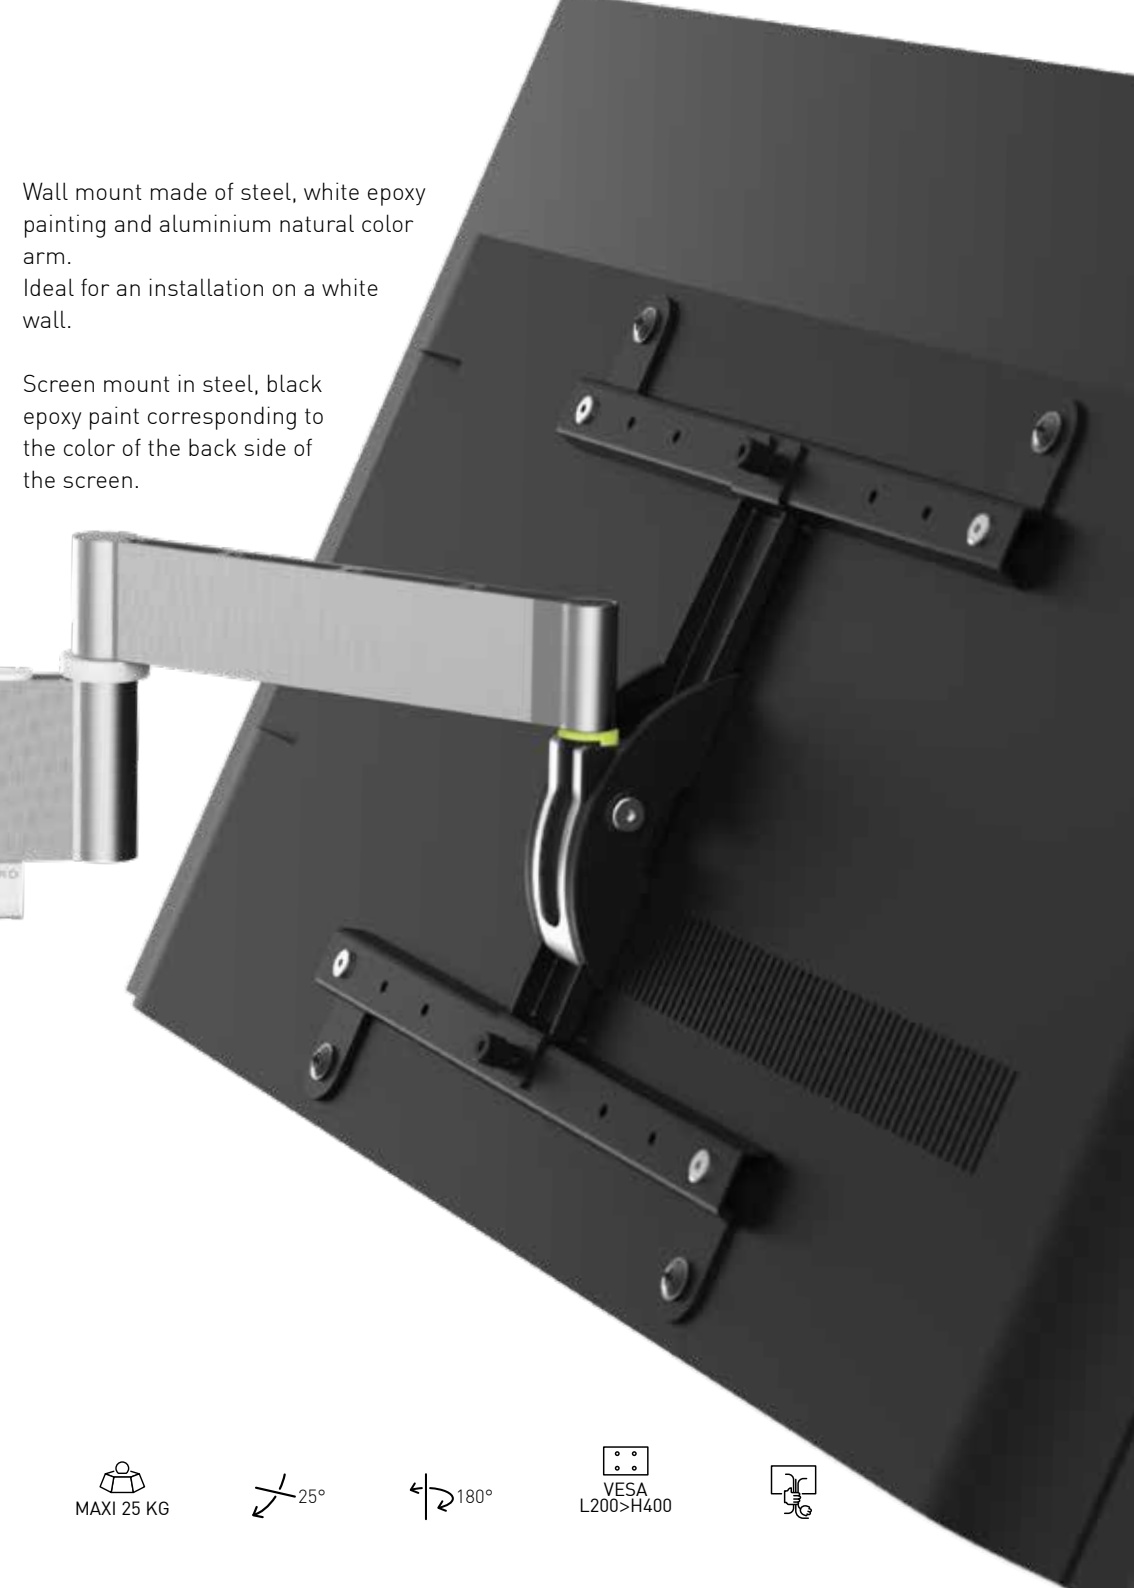

Ref. **048390**

EAN 318528 048390 7

OLED compatible

ASSETS OF EXO XXL TW3

- Large wall plate : 307 mm
- Possibility to swivel up to 160°
- Continuous, tool-less tilt adjustment + adjustable friction adjustment
- Tightening the screen with a «butterfly» screw more adapted to the weight of large screens
- Very nice finish (titanium anodized aluminum arm)
- Compatible with LCD, QLED and OLED screens
- Compatible with screens with curved and irregular back panel (screws and spacers included)

KIT EXO **XXL**PR0600

As an option : Permits to install a screen in portrait mode up to VESA 400x600

Ref. **048391** EAN 318528 048391 7

PREMIUM wall mounts

EXO 400TW3 blanc 

Tilting and swivelling aluminium wall mount - Offset 538 mm - 2 arms

Ref. 048341 EAN 318528 048341 9

EXO 400TW3 blanc - Tilting and swivelling PREMIUM wall mounts

- Tilting and swivelling
- Off-centre spacers to correct horizontality after drilling
- Patented micro adjustment system for perfect horizontality of the screen
- Compatible with LCD, QLED and OLED screens
- Compatible with screens with curved and irregular back panel (screws and spacers included)
- Delivered pre-assembled
- Magnetic cover for wall mount

Wall mount made of steel, white epoxy painting and aluminium natural color arm.
Ideal for an installation on a white wall.

Screen mount in steel, black epoxy paint corresponding to the color of the back side of the screen.