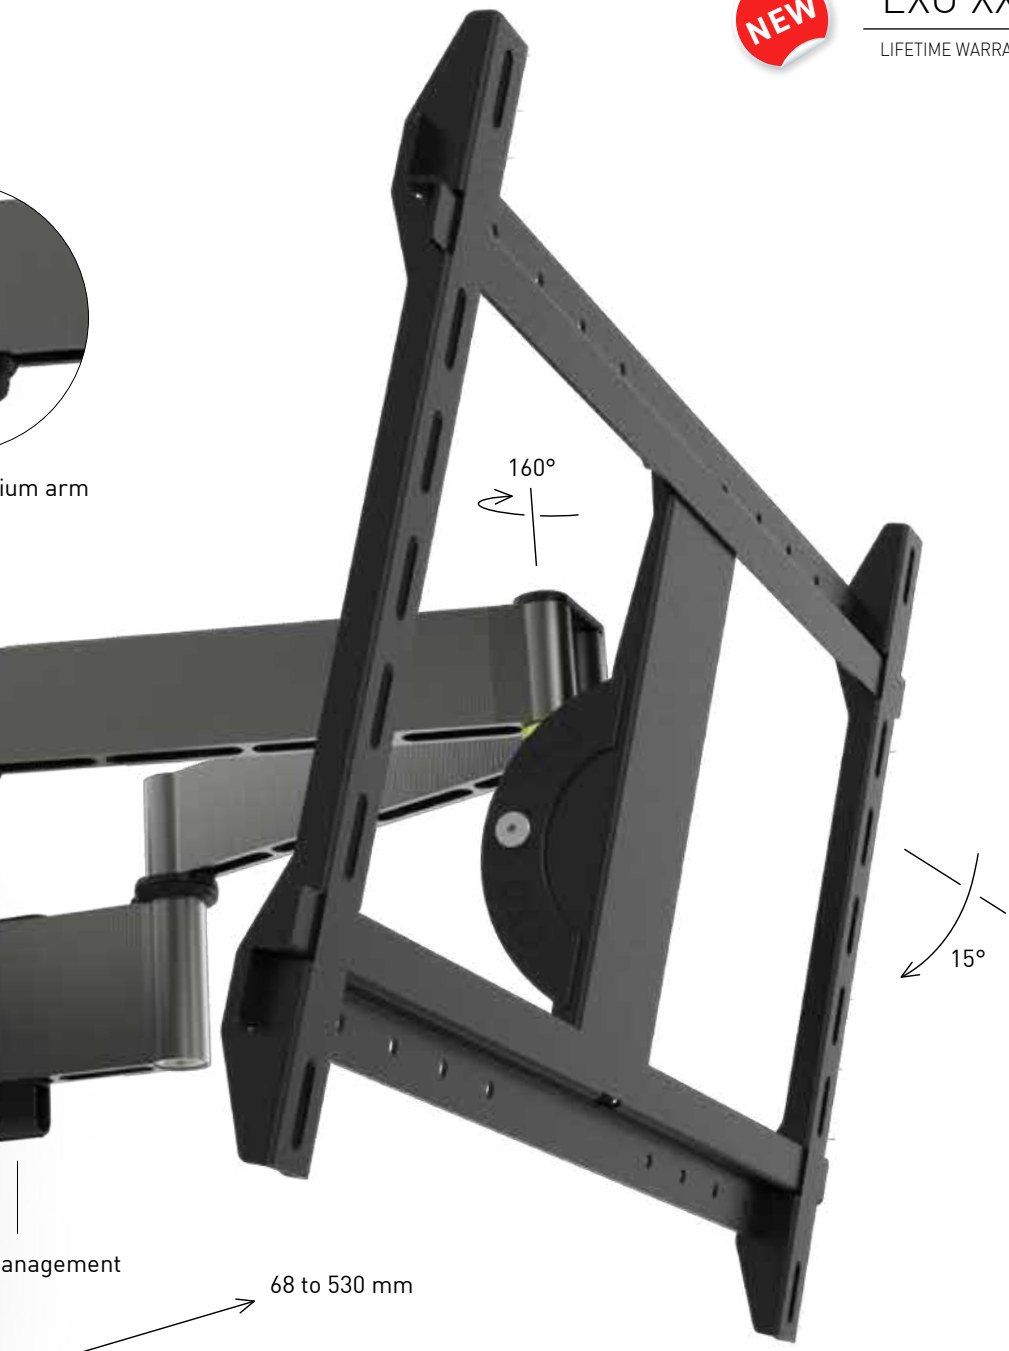

EXO

Precision and design

NOVELTIES
2020

ERARD®

PREMIUM wall mounts

EXO XXLTW3 Tilting and swivelling PREMIUM wall mount

- Off-centre spacers to correct horizontality after drilling
- Texturized anodized aluminium arm, Titanium colour
- Screen and wall mount made of steel, black epoxy painting
- Delivered pre-assembled
- Magnetic cover for wall mount

ium arm

160°

15°

68 to 530 mm

anagement

PREMIUM wall mounts

EXO **XXL**TW3 **XXL** 40"-100"
02-254cm

Tilting and swivelling aluminium wall mount - Offset 530 mm - 2x2 arms

Ref. **048390**

EAN 318528 048390 7

OLED compatible

ASSETS OF EXO XXL TW3

- Large wall plate : 307 mm
- Possibility to swivel up to 160°
- Continuous, tool-less tilt adjustment + adjustable friction adjustment
- Tightening the screen with a «butterfly» screw more adapted to the weight of large screens
- Very nice finish (titanium anodized aluminum arm)
- Compatible with LCD, QLED and OLED screens
- Compatible with screens with curved and irregular back panel (screws and spacers included)

Wall mount made of steel, white epoxy painting and aluminium natural color arm.
Ideal for an installation on a white wall.

Screen mount in steel, black epoxy paint corresponding to the color of the back side of the screen.