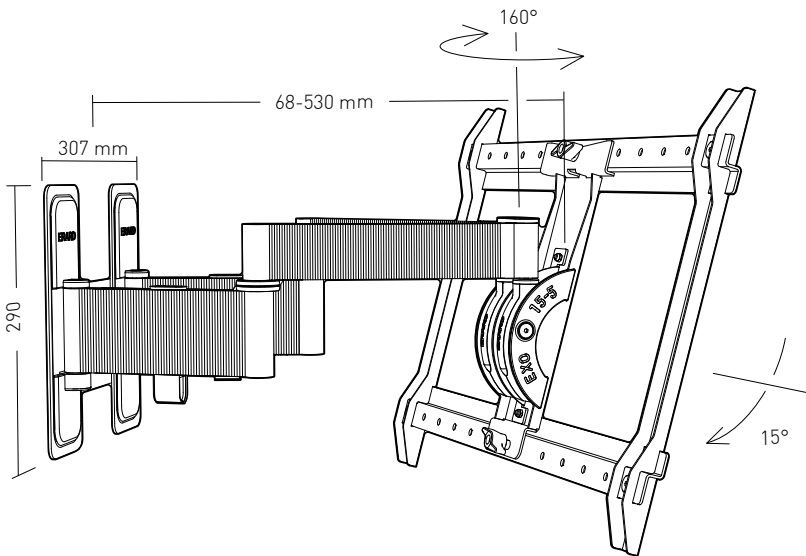

Ref. **048390**

EAN 318528 048390 7

OLED compatible

ASSETS OF EXO XXL TW3

- Large wall plate : 307 mm
- Possibility to swivel up to 160°
- Continuous, tool-less tilt adjustment + adjustable friction adjustment
- Tightening the screen with a «butterfly» screw more adapted to the weight of large screens
- Very nice finish (titanium anodized aluminum arm)
- Compatible with LCD, QLED and OLED screens
- Compatible with screens with curved and irregular back panel (screws and spacers included)

MAXI 70 KG

15°

160°

VESA

L200/300/400/600
>H100/200/300/400

PORTRAIT
LANDSCAPE

EXO XXL

LIFETIME WARRANTY

KIT EXO **XXL**PR0600

As an option : Permits to install a screen in portrait mode up to VESA 400x600

Ref. **048391** EAN 318528 048391 7

PREMIUM wall mounts

EXO 400TW3 blanc 

Tilting and swivelling aluminium wall mount - Offset 538 mm - 2 arms

MAXI 25 KG

 25°

 180°

VESA
L200>H400

EXO Range

Tilting and swivelling aluminium wall mount

TILTING AND
SWIVELLING

M	L	XL	XXL				
15"-37" 38-94cm	30"-55" 76-140cm	40"-75" 102-190cm	40"-100" 102-254cm				
15"	30"	37"	40"	55"	75"	90"	100"
EXO 200TW1	048120						
EXO 200TW2	048220						
EXO 200TW3	048320						
	EXO 400TW1			048140			
	EXO 400TW2			048240			
	EXO 400TW3			048340			
	EXO 400TW3 blanc			048341			
				EXO 600TW2		048260	
				EXO 600TW3		048360	
				EXO XXLTW3			048390