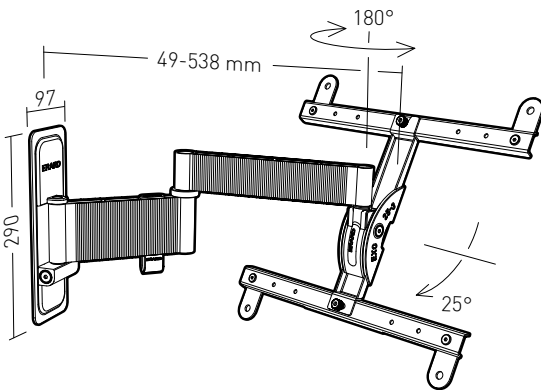

Ref. **048390**

EAN 318528 048390 7

OLED compatible

ASSETS OF EXO XXL TW3

- Large wall plate : 307 mm
- Possibility to swivel up to 160°
- Continuous, tool-less tilt adjustment + adjustable friction adjustment
- Tightening the screen with a «butterfly» screw more adapted to the weight of large screens
- Very nice finish (titanium anodized aluminum arm)
- Compatible with LCD, QLED and OLED screens
- Compatible with screens with curved and irregular back panel (screws and spacers included)

KIT EXO **XXL**PR0600

As an option : Permits to install a screen in portrait mode up to VESA 400x600

Ref. **048391** EAN 318528 048391 7

PREMIUM wall mounts

EXO 400TW3 blanc 

Tilting and swivelling aluminium wall mount - Offset 538 mm - 2 arms

Ref. 048341 EAN 318528 048341 9

EXO 400TW3 blanc - Tilting and swivelling PREMIUM wall mounts

- Tilting and swivelling
- Off-centre spacers to correct horizontality after drilling
- Patented micro adjustment system for perfect horizontality of the screen
- Compatible with LCD, QLED and OLED screens
- Compatible with screens with curved and irregular back panel (screws and spacers included)
- Delivered pre-assembled
- Magnetic cover for wall mount

MAXI 25 KG

 25°

 180°

VESA
L200>H400

EXO Range

Tilting and swivelling aluminium wall mount

TILTING AND
SWIVELLING

M	L	XL	XXL				
15"-37" 38-94cm	30"-55" 76-140cm	40"-75" 102-190cm	40"-100" 102-254cm				
15"	30"	37"	40"	55"	75"	90"	100"
EXO 200TW1	048120						
EXO 200TW2	048220						
EXO 200TW3	048320						
	EXO 400TW1			048140			
	EXO 400TW2			048240			
	EXO 400TW3			048340			
	EXO 400TW3 blanc			048341			
				EXO 600TW2		048260	
				EXO 600TW3		048360	
				EXO XXLTW3			048390