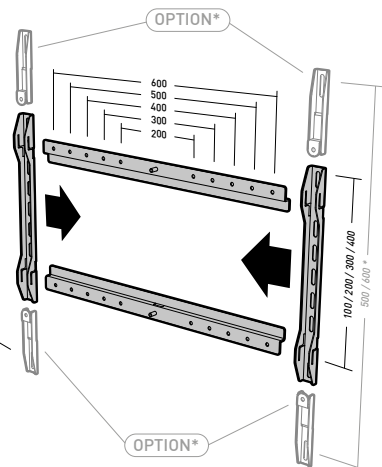

MAXI 70 KG

15°

160°

VESA

L200/300/400/600
>H100/200/300/400

PORTRAIT
LANDSCAPE

EXO XXL

LIFETIME WARRANTY

KIT EXO **XXL**PR0600

As an option : Permits to install a screen in portrait mode up to VESA 400x600

Ref. **048391** EAN 318528 048391 7

PREMIUM wall mounts

EXO 400TW3 blanc 

Tilting and swivelling aluminium wall mount - Offset 538 mm - 2 arms