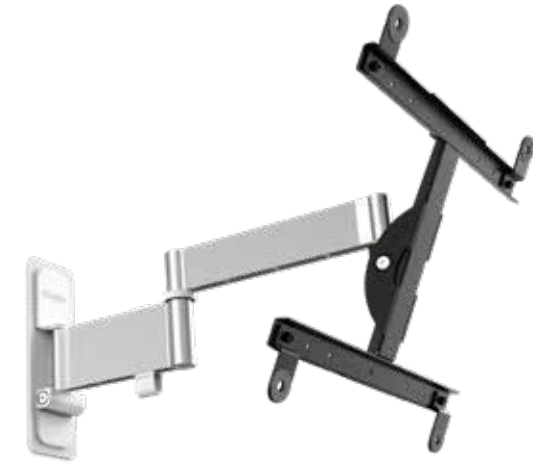

Ref. **048390**

EAN 318528 048390 7

OLED compatible

ASSETS OF EXO XXL TW3

- Large wall plate : 307 mm
- Possibility to swivel up to 160°
- Continuous, tool-less tilt adjustment + adjustable friction adjustment
- Tightening the screen with a «butterfly» screw more adapted to the weight of large screens
- Very nice finish (titanium anodized aluminum arm)
- Compatible with LCD, QLED and OLED screens
- Compatible with screens with curved and irregular back panel (screws and spacers included)

KIT EXO **XXL**PR0600

As an option : Permits to install a screen in portrait mode up to VESA 400x600

Ref. **048391** EAN 318528 048391 7

PREMIUM wall mounts

EXO 400TW3 blanc 

Tilting and swivelling aluminium wall mount - Offset 538 mm - 2 arms

Ref. 048341 EAN 318528 048341 9

EXO 400TW3 blanc - Tilting and swivelling PREMIUM wall mounts

- Tilting and swivelling
- Off-centre spacers to correct horizontality after drilling
- Patented micro adjustment system for perfect horizontality of the screen
- Compatible with LCD, QLED and OLED screens
- Compatible with screens with curved and irregular back panel (screws and spacers included)
- Delivered pre-assembled
- Magnetic cover for wall mount

Wall mount made of steel, white epoxy painting and aluminium natural color arm.
Ideal for an installation on a white wall.

Screen mount in steel, black epoxy paint corresponding to the color of the back side of the screen.