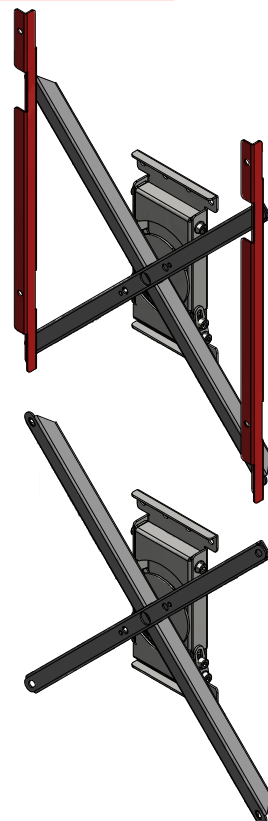

ECO-FLIPBOARD 55"/65" - WALLMOUNT BRACKET

Tilt and 90° Rotating Wallmount Bracket for Flipboard 55"/65"

TILT 0°

TILT 10°

FOR ADJUST THE TILT OF THE FLIPBOARD UNSCREW ON EACH SIDE

 **WEIGHT MAX LOAD 45 Kg**

ADAPTORS FOR VESA 400 - 65"

VESA 400 - 55"