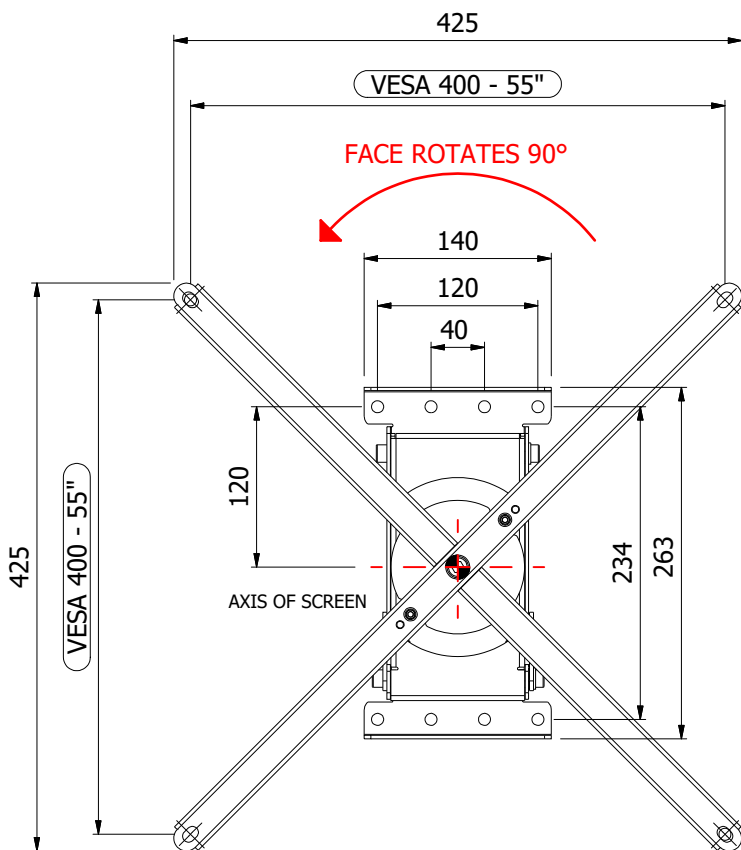

ECO-FLIPBOARD 55"/65" - WALLMOUNT BRACKET

Tilt and 90° Rotating Wallmount Bracket for Flipboard 55"/65"

TILT 0°

TILT 10°

FOR ADJUST THE TILT OF THE FLIPBOARD UNSCREW ON EACH SIDE

 **WEIGHT MAX LOAD 45 Kg**

ADAPTORS FOR VESA 400 - 65"

VESA 400 - 55"