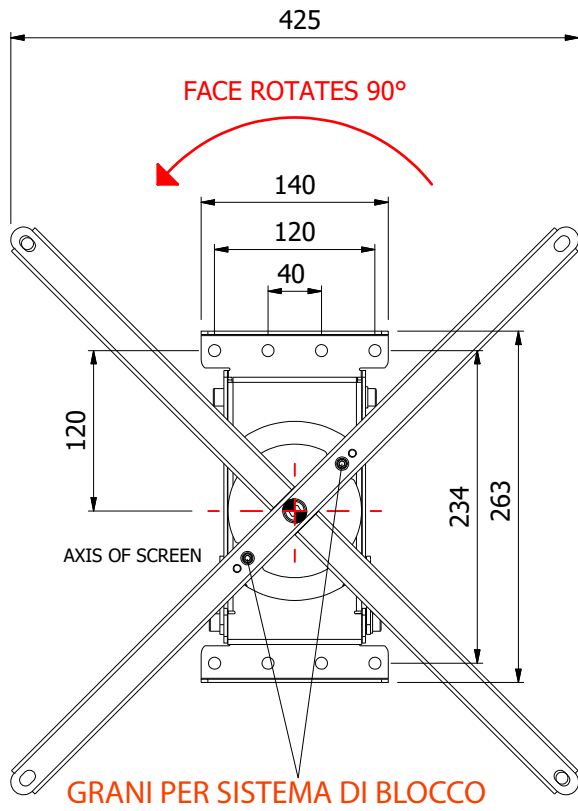

ECO-FLIPBOARD 55"/65" - WALLMOUNT BRACKET

Tilt and 90° Rotating Wallmount Bracket for Flipboard 55"/65"

TILT 0°

TILT 10°

FOR ADJUST THE TILT OF THE FLIPBOARD UNSCREW ON EACH SIDE

 **WEIGHT MAX LOAD 45 Kg**

ADAPTORS FOR VESA 400 - 65"

VESA 400 - 55"