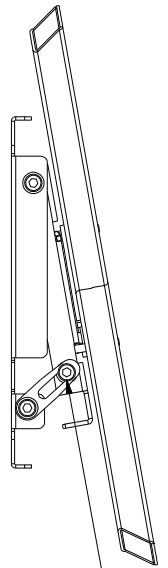

ECO-FLIPBOARD 55"/65" - WALLMOUNT BRACKET

Tilt and 90° Rotating Wallmount Bracket for Flipboard 55"/65"

TILT 0°

TILT 10°

FOR ADJUST THE TILT OF THE FLIPBOARD UNSCREW ON EACH SIDE

 **WEIGHT MAX LOAD 45 Kg**

ADAPTORS FOR VESA 400 - 65"

VESA 400 - 55"