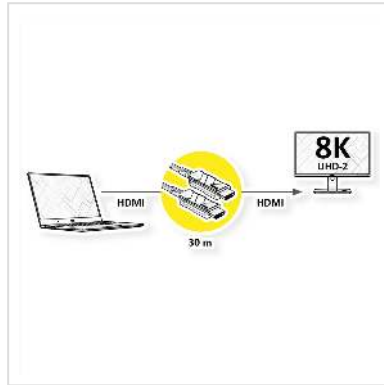

# ROLINE Cable UHD HDMI Active Optical (AOC), M/M, 30 m

<b>Product No.</b>	14.01.3483
<b>Manufacturer</b>	ROLINE
<b>Manufacturer No.</b>	14.01.3483
<b>EAN (single piece)</b>	7630049619319

**roline**  
Designed for Professionals

**4320p**  
UHD-2

**8K**

**3D**  
capable

**HDR**

**With our UHD (7680x4320 @60Hz) capable HDMI fiber cable you have the possibility to establish a connection of up to 30m between your devices. The active cable (AOC) does not require a separate power supply and is particularly well suited for routing in a cable duct.**

- Total length of the terminal distance (e.g., from notebook / laptop to beamer or PC to monitor): 30 meters
- Hardware solution, no software required
- No external power supply required
- Low plug dimensions
- Maximum resolution of up to 7680x4320 @60Hz

## Technical specifications

Manufacturer	ROLINE
Product group	Cable
Product type	HDMI Ultra HD with Ethernet Cable
Colour	black
Length	30 m

Transfer quality	HDMI Ultra High Speed (HDMI 2.0)
Max. resolution	7680 x 4320 @60Hz (8K, UHD-2)
Side 1 Connector Type	HDMI Type A
Side 1 Connector Gender	Male
Side 2 Connector Type	HDMI Type A
Side 2 Connector Gender	Male
Area of application	External
Cable shielding	Screened
Weight	929.9 g
Height of packaging (single piece)	50 mm
Width of packaging (single piece)	100 mm
Depth of packaging (single piece)	100 mm
Package weight (single piece)	0.5 kg