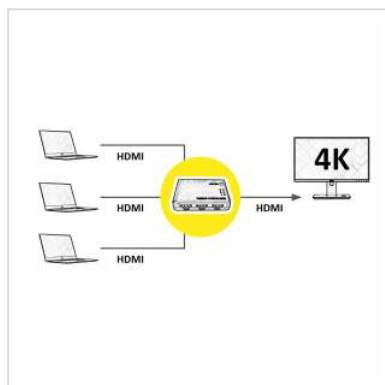

ROLINE 4K HDMI Switch, 3-way

Product No.	14.01.3575
Manufacturer	ROLINE
Manufacturer No.	14.01.3575
EAN (single piece)	7611990145935

Displays the video output of up to 3 HDMI sources on a monitor or projector.

- Shows the Video output of 3 HDMI devices like e.g. DVD player, video camera or game console on one monitor
- Supports HDMI High Speed
- Video input can be switched by button on the switch or remote control
- Supports nominal resolution of up to 3840 x 2160 @60Hz
- Supports high-resolution display of up to 480p, 576p, 720p, 1080i, 1080p, 2160p
- Supports uncompressed audio such as LPCM
- Supports compressed audio such as DTS Digital, Dolby Digital (including DTS-HD and Dolby True HD)
- Power supply needed (5VDC, 1A)
- Colour: Black

- Contents: HDMI switch

Technical specifications

Manufacturer	ROLINE
Product group	Splitters and selectors
Product type	HDMI-Video-Switch

Colour	black
Scope of delivery	HDMI Switch, main adapter, remote control
Interface	HDMI
Inputs	3
Outputs	1
Video input	3x HDMI Female
Video output	1x HDMI Female
Max. resolution	max. 3840x2160
Dimensions (HxWxD)	18 x 80 x 58 mm
Power supply output	5 VDC, 1A
Technical particularity	Switching by push bottons / remote control