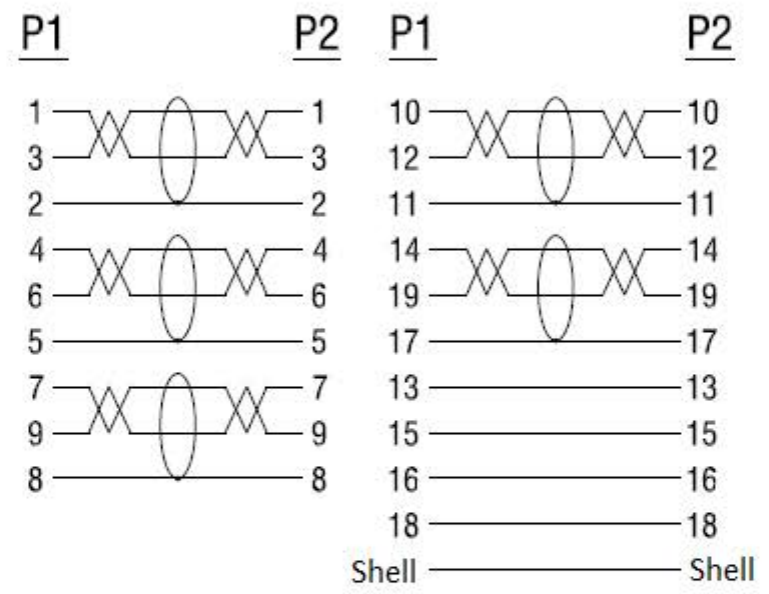

WIRE ADDRESS

Electrical Test:

- 100% Test Open, Short, Mis-wire
- Contact Resistance: 5Ω Max.
- Insulation Resistance: 5MΩ Min.
- Hi-Pot: 300V DC/10Ms.
- Real Test Passed 4K @120Hz or 8K @60Hz or 10K @30Hz
- Real Test Not Twinking, Double Vision and Decolor

Cable Printing: High speed HDMI™ Cable with Ethernet

VER.A	REVISE	
ROLINE HDMI UHD Cable, 10K, Dynamic HDR M/M, 1m, black		
Item	11.04.5940	
Draw	<i>Kobe</i>	Date: 2018.10.18
Approval		
Duty	F16	BOM.NO:
Sample NO.	Drawings of 1 (1) Proportion: 1:1 Unit(mm) A4	