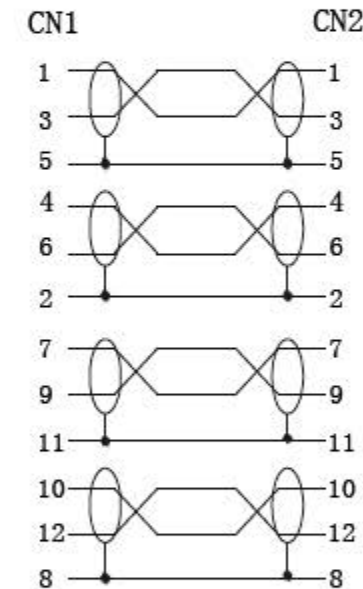

3. Support dynamic HDR

4. RoHS 2.0 and REACH Compliant

5. Operation temperature: -10°C~+60°C

6. Operation temperature: -10°C~+60°C

7. Marking: Ultra High Speed HDMI™ Cable with Ethernet E***** AWM STYLE 20276 80°C 30V VW-1

MATERIAL LIST:

⑤	HOUSING	ABS Silver color	2PC	
④	OVER MOLDING	PVC 85A Black	2PC	
③	CONN. SHIELD	Iron Shell Shield	2PC	
②	CONNECTOR	19P A/M, Crimping Type, Black insulation, Gold Plated Pin & Shell	2PC	
①	CABLE	HDMI (30AWG BC*1P+E+A+Mvlar)*5+(30AWG BC)*4+AEB Jacket: PVC, black OD:5.5±0.2mm	1PC	

No.	Parts Name	Specification Description	Q'ty	Remark
		NEW	2019-06-18	A
BY	CHK	REVISION RECORD MODIFICATIONS	DATE	REV.

PIN OUT

Item No.	Length
11.99.5940	1000 ± 20 mm
11.99.5941	1500 ± 30 mm
11.99.5942	2000 ± 30 mm