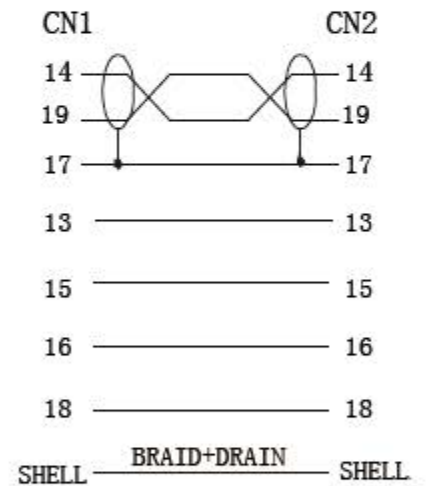

3. Support dynamic HDR

4. RoHS 2.0 and REACH Compliant

5. Operation temperature: -10°C~+60°C

6. Operation temperature: -10°C~+60°C

7. Marking: Ultra High Speed HDMI™ Cable with Ethernet E***** AWM STYLE 20276 80°C 30V VW-1

MATERIAL LIST:

⑤	HOUSING	ABS Silver color	2PC	
④	OVER MOLDING	PVC 85A Black	2PC	
③	CONN. SHIELD	Iron Shell Shield	2PC	
②	CONNECTOR	19P A/M, Crimping Type, Black insulation, Gold Plated Pin & Shell	2PC	
①	CABLE	HDMI (30AWG BC*1P+E+A+Mvlar)*5+(30AWG BC)*4+AEB Jacket: PVC, black OD:5.5±0.2mm	1PC	

No.	Parts Name	Specification Description	Q'ty	Remark
		NEW	2019-06-18	A
BY	CHK	REVISION RECORD MODIFICATIONS	DATE	REV.

PIN OUT

Item No.	Length
11.99.5940	1000 ± 20 mm
11.99.5941	1500 ± 30 mm
11.99.5942	2000 ± 30 mm