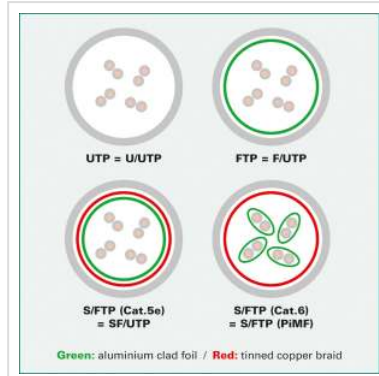

# ROLINE S/FTP Patch Cord Cat.6A (Class EA), solid, LSOH, grey, 20 m

<b>Product No.</b>	21.15.0874
<b>Manufacturer</b>	ROLINE
<b>Manufacturer No.</b>	21.15.0874
<b>EAN (single piece)</b>	7611990110407

Patch cable for networking connections between devices

- Prepared double shielded Twisted Pair cable with screened RJ-45 connectors on both ends
- Durable due to moulded kink protection
- Suitable for PoE applications and multimedia applications where the extension is working over TP
- High quality plugs with gold plated contacts
- Contact settings 1:1, in accordance with the EIA/TIA 568 standard
- Construction: 4-pair solid copper wire, complete braid shielding, pairs shielded with aluminium clad polyester foil

## Technical specifications

Manufacturer	ROLINE
Product group	Twisted Pair Cable
Product type	S/FTP Patchcord
Colour	grey
Length	20 m

Shield type	PiMF
Transfer quality	Cat6A / Class EA
Quantity of wires	8
Conductor type	Solid wire
Crossed	No
Cable LSOH	Yes
Side 1 Connector Type	RJ-45
Side 1 Connector Gender	Male
Side 2 Connector Type	RJ-45
Side 2 Connector Gender	Male
Connector Type RJ45	Standard