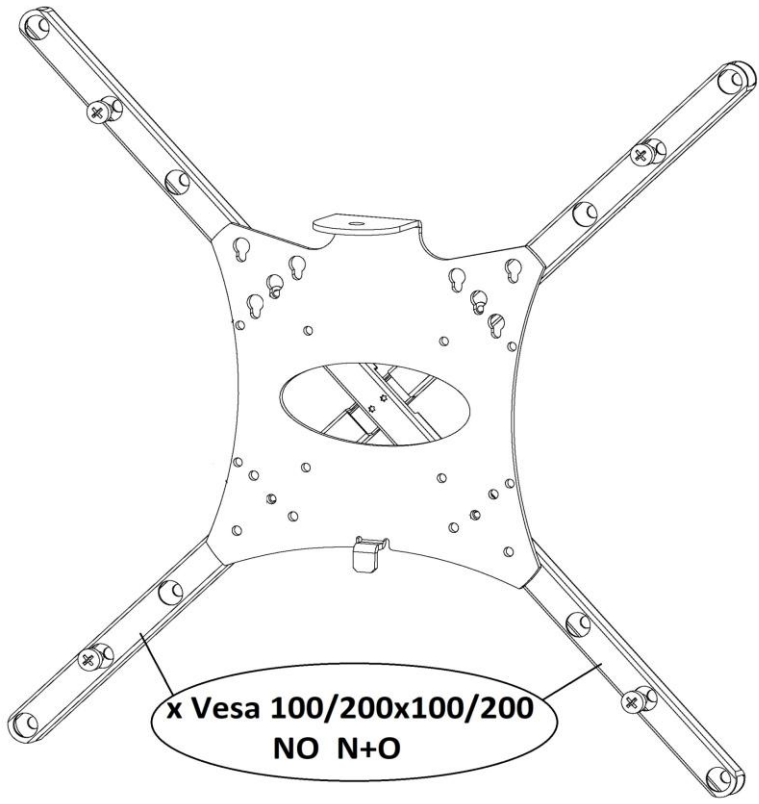

STAND C

A		1x
B		1x
C	M8x20 	3x
D		4x
E	Ø 10 	1x
F	Ø 22x60 polyamide 	1x
G		1x
H	Ø 10x40 	1x
I	M10x25 	1x
L		1x
M	M10 	1x
N		1x
O		1x
R	M6x12 	4x
S	M6x20 	8x
T	M8x12 	4x
U	M8x20 	4x

VESA 100/200x100/200/300/400/600x400/400x600

x Vesa 100/200x100/200
NO N+O

Cod. 03966