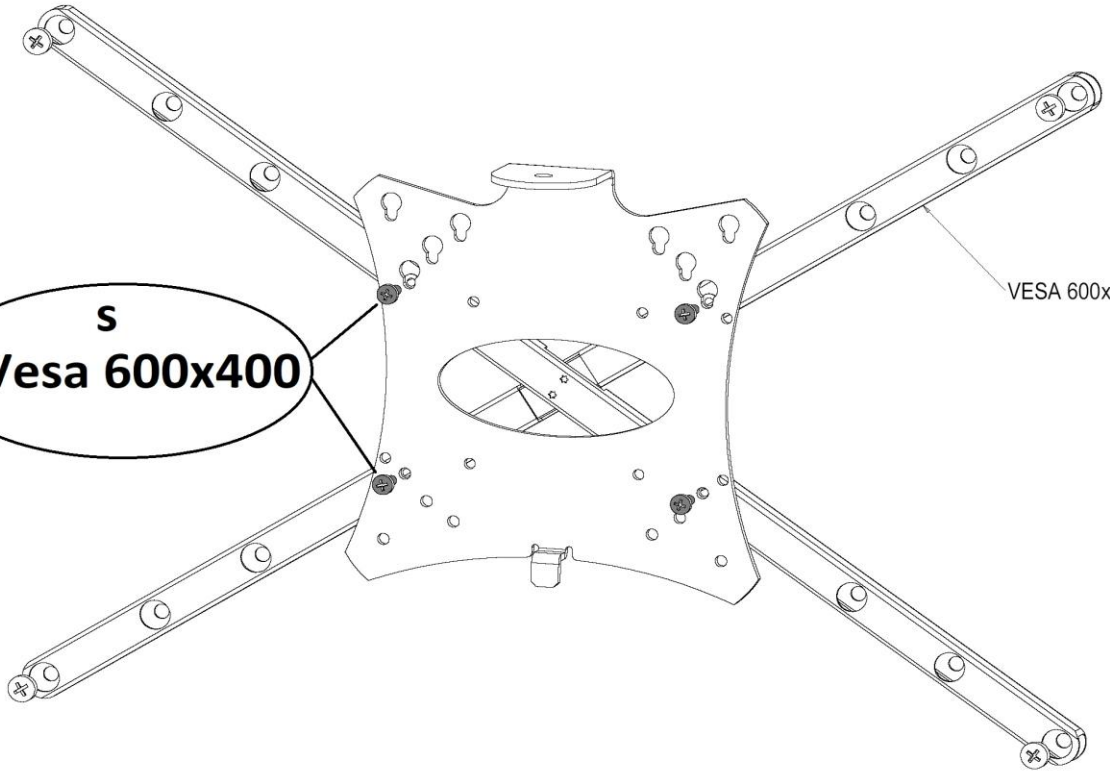

STAND C

A		1x
B		1x
C	M8x20 	3x
D		4x
E	Ø 10 	1x
F	Ø 22x60 polyamide 	1x
G		1x
H	Ø 10x40 	1x
I	M10x25 	1x
L		1x
M	M10 	1x
N		1x
O		1x
R	M6x12 	4x
S	M6x20 	8x
T	M8x12 	4x
U	M8x20 	4x

VESA 100/200x100/200/300/400/600x400/400x600

x Vesa 100/200x100/200
NO N+O

Cod. 03966