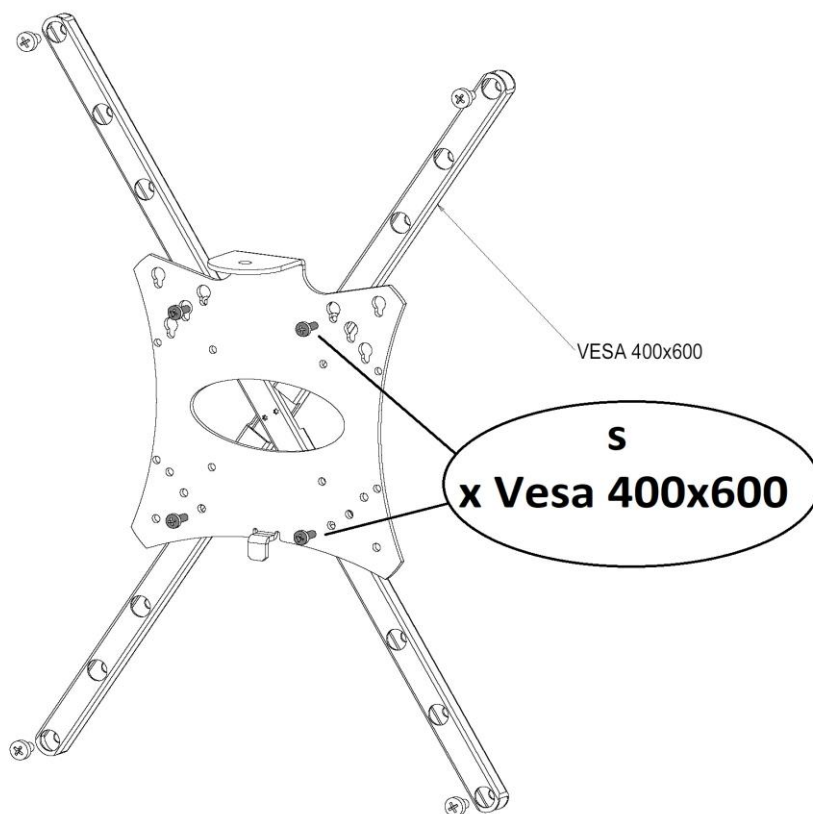

STAND C

A		1x
B		1x
C	M8x20 	3x
D		4x
E	Ø 10 	1x
F	Ø 22x60 polyamide 	1x
G		1x
H	Ø 10x40 	1x
I	M10x25 	1x
L		1x
M	M10 	1x
N		1x
O		1x
R	M6x12 	4x
S	M6x20 	8x
T	M8x12 	4x
U	M8x20 	4x

VESA 100/200x100/200/300/400/600x400/400x600

Via Risorgimento, 25 - 38070 Stenico (TN) - ITALY

Tel. +39 0465 771036 - Fax +39 0465 771025 - e-mail: omb@ombitaly.it

www.ombitaly.it

Cod. 03966

Cod. 03966

Cod. 03966

S
x Vesa 600x400

VESA 600x400

x Vesa 100/200x100/200
NO N+O

Cod. 03966