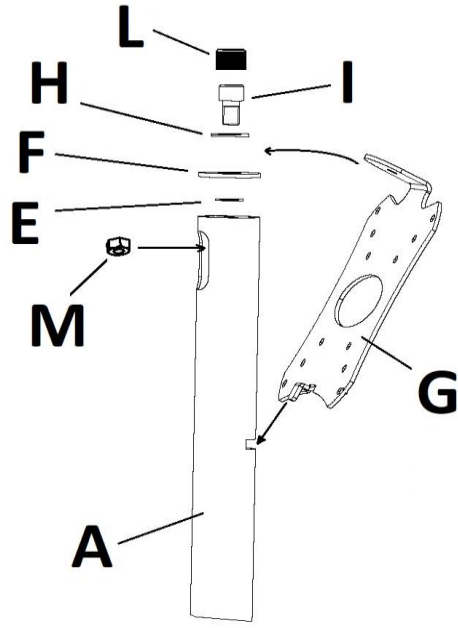

STAND C

A		1x
B		1x
C	M8x20 	3x
D		4x
E	Ø 10 	1x
F	Ø 22x60 polyamide 	1x
G		1x
H	Ø 10x40 	1x
I	M10x25 	1x
L		1x
M	M10 	1x
N		1x
O		1x
R	M6x12 	4x
S	M6x20 	8x
T	M8x12 	4x
U	M8x20 	4x

VESA 100/200x100/200/300/400/600x400/400x600

Via Risorgimento, 25 - 38070 Stenico (TN) - ITALY

Tel. +39 0465 771036 - Fax +39 0465 771025 - e-mail: omb@ombitaly.it

www.ombitaly.it

Cod. 03966

Cod. 03966

Cod. 03966

S
x Vesa 600x400

VESA 600x400

x Vesa 100/200x100/200
NO N+O

Cod. 03966