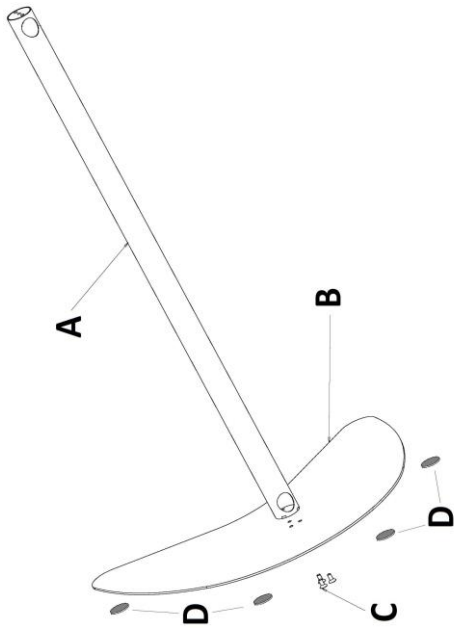

STAND C

A		1x
B		1x
C	M8x20 	3x
D		4x
E	Ø 10 	1x
F	Ø 22x60 polyamide 	1x
G		1x
H	Ø 10x40 	1x
I	M10x25 	1x
L		1x
M	M10 	1x
N		1x
O		1x
R	M6x12 	4x
S	M6x20 	8x
T	M8x12 	4x
U	M8x20 	4x

VESA 100/200x100/200/300/400/600x400/400x600

Via Risorgimento, 25 - 38070 Stenico (TN) - ITALY

Tel. +39 0465 771036 - Fax +39 0465 771025 - e-mail: omb@ombitaly.it

www.ombitaly.it

Cod. 03966

Cod. 03966

Cod. 03966

S
x Vesa 600x400

VESA 600x400

x Vesa 100/200x100/200
NO N+O

Cod. 03966