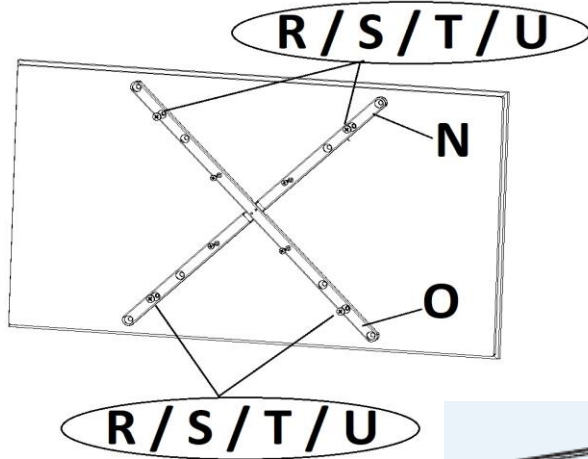

STAND C

A		1x
B		1x
C	M8x20 	3x
D		4x
E	Ø 10 	1x
F	Ø 22x60 polyamide 	1x
G		1x
H	Ø 10x40 	1x
I	M10x25 	1x
L		1x
M	M10 	1x
N		1x
O		1x
R	M6x12 	4x
S	M6x20 	8x
T	M8x12 	4x
U	M8x20 	4x

VESA 100/200x100/200/300/400/600x400/400x600

Via Risorgimento, 25 - 38070 Stenico (TN) - ITALY

Tel. +39 0465 771036 - Fax +39 0465 771025 - e-mail: omb@ombitaly.it

www.ombitaly.it

Cod. 03966

Cod. 03966

Cod. 03966

S
x Vesa 600x400

VESA 600x400

x Vesa 100/200x100/200
NO N+O

Cod. 03966