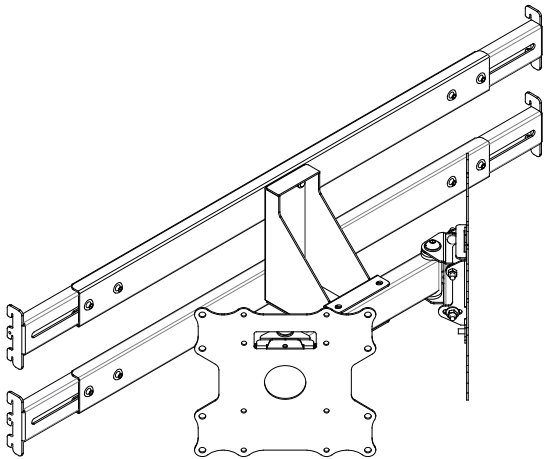

Technical Summary

M Store Shelf Mount Pro Dual 32BDL-4050D

EAN: 7350073737567

COMPONENT CHECKLIST

Item	Name	QTY
A	Mirror swivel head assembly	1
B	Fittings	1
C	Connection plate	2
D	M8*15mm Screw	4
E	Mφ16*φ8.2*1.5 Gasket	4
F	M6*65mm Screw	2
G	M6 Nut	2
H	5mm Allen Key	1
I	Open Wrench	1

A1	A2	A3	A4	X2
M5X15	M6X15	M8X15	Ø16XØ6.2X1.5	
X4	X4	X4	X4	

PRODUCT DIMENSIONS

INSTALLATION INSTRUCTION