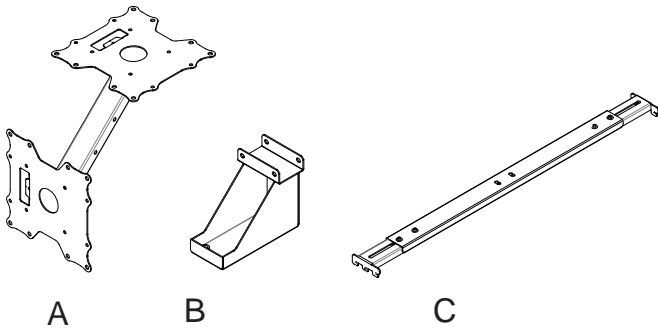

Technical Summary

M Store Shelf Mount Pro Dual 32BDL-4050D

EAN: 7350073737567

COMPONENT CHECKLIST

Item	Name	QTY
A	Mirror swivel head assembly	1
B	Fittings	1
C	Connection plate	2
D	M8*15mm Screw	4
E	Mφ16*φ8.2*1.5 Gasket	4
F	M6*65mm Screw	2
G	M6 Nut	2
H	5mm Allen Key	1
I	Open Wrench	1

A1	A2	A3	A4	X2
M5X15	M6X15	M8X15	Ø16XØ6.2X1.5	
X4	X4	X4	X4	

PRODUCT DIMENSIONS

INSTALLATION INSTRUCTION