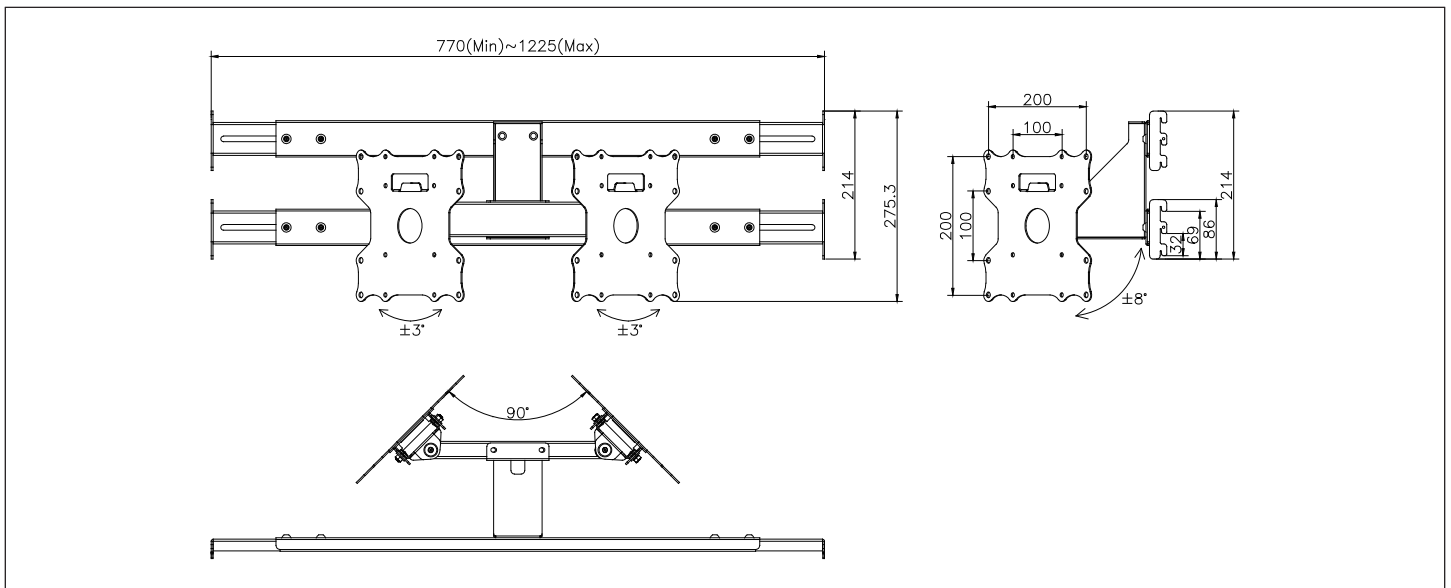

Technical Summary

M Store Shelf Mount Pro Dual 32BDL-4050D

EAN: 7350073737567

COMPONENT CHECKLIST

Item	Name	QTY
A	Mirror swivel head assembly	1
B	Fittings	1
C	Connection plate	2
D	M8*15mm Screw	4
E	Mφ16*φ8.2*1.5 Gasket	4
F	M6*65mm Screw	2
G	M6 Nut	2
H	5mm Allen Key	1
I	Open Wrench	1

A1	A2	A3	A4	X2
M5X15	M6X15	M8X15	Ø16XØ6.2X1.5	
X4	X4	X4	X4	

PRODUCT DIMENSIONS

INSTALLATION INSTRUCTION