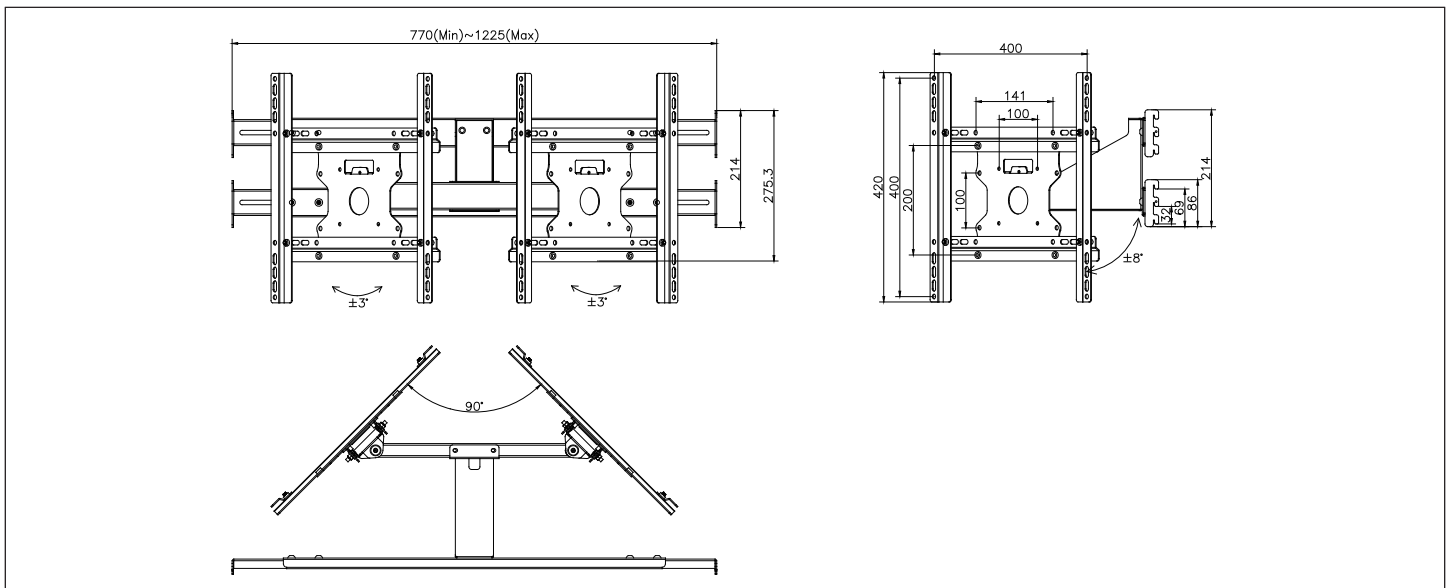

Technical Summary

M Store Shelf Mount Pro

Dual 49BDL-4050D

EAN: 7350073737598

COMPONENT CHECKLIST

Item	Name	QTY
A	Mirror swivel head assembly	1
B	Fittings	1
C	Connection plate	2
D	Adapter rod	8
E	M8*15mm Screw	4
F	Mφ16*φ8.2*1.5 Gasket	4
G	M6*65mm Screw	2
H	M6 Nut	2
I	5mm Allen Key	1
J	Open Wrench	1
K	Mφ16*φ6.2*1.5 Gasket	16
L	M6*12mm Screw	16

A

B

C

D

A1	A2	A3	A4
M5X15	M6X15	M8X15	Ø16XØ6.2X1.5
X4	X4	X4	X4

X2

E

F

G

H

I

J

K

L

PRODUCT DIMENSIONS

INSTALLATION INSTRUCTION