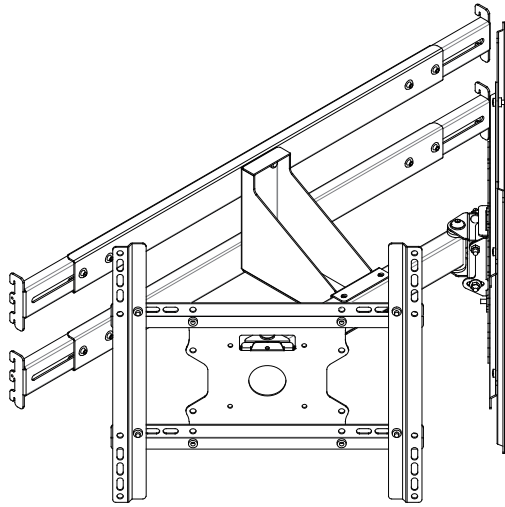

Technical Summary

M Store Shelf Mount Pro

Dual 49BDL-4050D

EAN: 7350073737598

COMPONENT CHECKLIST

Item	Name	QTY
A	Mirror swivel head assembly	1
B	Fittings	1
C	Connection plate	2
D	Adapter rod	8
E	M8*15mm Screw	4
F	Mφ16*φ8.2*1.5 Gasket	4
G	M6*65mm Screw	2
H	M6 Nut	2
I	5mm Allen Key	1
J	Open Wrench	1
K	Mφ16*φ6.2*1.5 Gasket	16
L	M6*12mm Screw	16

A

B

C

D

A1	A2	A3	A4
M5X15	M6X15	M8X15	Ø16XØ6.2X1.5
X4	X4	X4	X4

X2

E

F