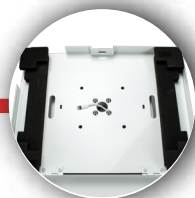

# Premium Locking Floor Stand Kiosk (White)

11-inch iPad Pro, iPad Gen. 6 (2018), Galaxy Tab S3 9.7", and more

The Locking Floor Stand Kiosk from CTA Digital makes your tablet the centerpiece of a protected standing workstation. The padded enclosure protects your tablet from theft with a lock and key, cushioning your tablet with included model-specific foam adapters. The enclosure is designed to allow full access to your tablet's charge ports and front camera. The enclosure also rotates a full 360 degrees for portrait and landscape displays. Standing 50 inches tall, this heavy-duty floor stand boasts a hollow interior for clean charge cable routing, plus a weighted base equipped with slip and scratch resistant padding.

### Features:

- Heavy-duty locking enclosure and frame
- Durable steel body
- Enclosure rotates 360 degrees
- Full access to camera and home button
- Interior cable routing system
- Scratch protected padding on weighted base
- Perfect for reception desks, waiting rooms, and more
- Compatible with 11-inch iPad Pro (2018), iPad Gen. 5 (2017), iPad Gen. 6 (2018), iPad Air, iPad Pro 10.5, Galaxy Tab A 9.7", Galaxy Tab S2 9.7", Galaxy Tab S3 9.7", Galaxy Tab 3 10.1", and Galaxy Tab 4 10.1"

### Specifications:

- Dimensions: 50" x 13.5" x 16"
- Base dimensions: 13.5" x 16"
- Weight: 30.52 lbs.

### Package Contents:

- (1) Tablet enclosure
- (1) Stand body
- (2) Keys
- (1) Set of hardware
- (1) Set of tablet adapters

Easily adjusts for horizontal and vertical views

Wire Accessibility

Cable Management