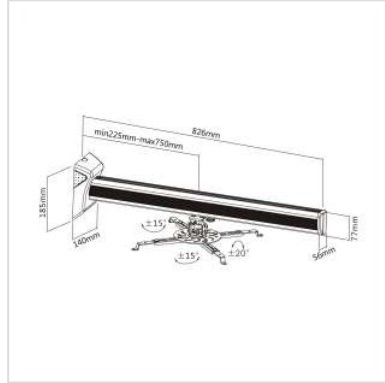

VALUE Wall Projector Mount, 82.6 cm

Product No.	17.99.1118
Manufacturer	VALUE
Manufacturer No.	17.99.1118
EAN (single piece)	7630049611962

Steel/Aluminum Projector Wall Mount with up to 16kg weight capacity!

- Universal mount style fits most projectors
- With tilt, rotation and swivel function
- Adjustable structure offers $\pm 20^\circ$ pitch, $\pm 15^\circ$ roll and $\pm 15^\circ$ yaw for multi-angle viewing
- Adjustable wall tube - can be extended from 22,5 - 75 cm off the wall
- Four adjustable support arms allows flexible projector positioning that can fit a wide range of projectors
- Mounting Range: 180mm - 400mm in diameter
- Load capacity: 16 kg
- Integrated cable management keeps cables organized and protected
- Colour: black

Technical specifications

Manufacturer	VALUE
Product group	LCD-Monitor arms
Product type	Projector Mount
Colour	black
Length	82.6 cm
Load capacity	16 kg
Material group	metal