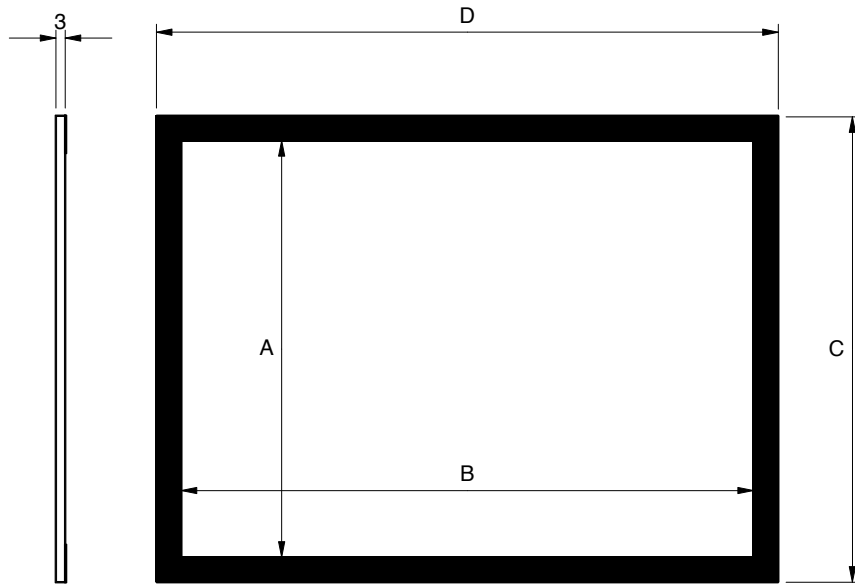

Front and side view

- A Image height
- B Image base
- C Frame total height (A+16)
- D Frame total base (B+16)

Aluminium frame covered with black velvet for a perfect integration in your home cinema installation.

Frame covered with black velvet

- 3 standard formats available.
- Cineframe 30 is delivered with wall brackets.
- Easy to install, the screen has to be suspended as a picture frame, thanks to 2 screws placed in the upper corners.