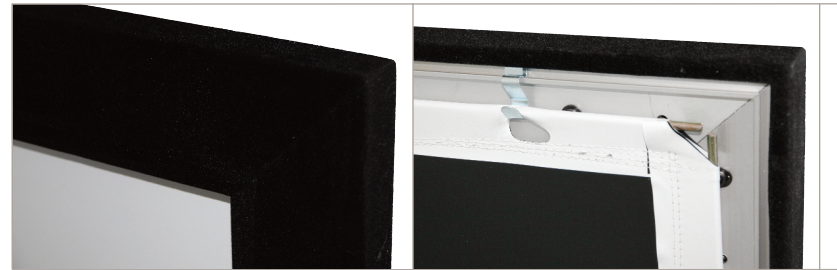

Front and side view

- A Image height
- B Image base
- C Frame total height (A+16)
- D Frame total base (B+16)

Aluminium frame covered with black velvet for a perfect integration in your home cinema installation.

Frame covered with black velvet

- 3 standard formats available.
- Cineframe 30 is delivered with wall brackets.
- Easy to install, the screen has to be suspended as a picture frame, thanks to 2 screws placed in the upper corners.