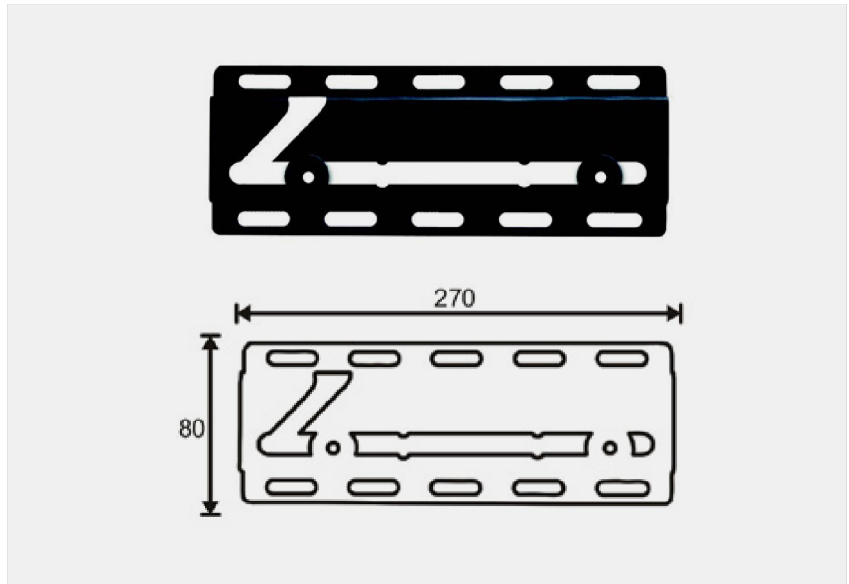

SLIM 200
Col. ● Code 06154
MIN VESA 100x100 - MAX VESA 200x200

EASY SMALL
Col. ● Code 06076
VESA 50X50 / 75X75 / 100X100 / 200X100

Fixed on the Wall

Slim 200

Supporto universale fisso da parete per monitor e tv.

Universal fix wall support for monitor and tv.

Targeted to Professionals

Easy Small

Supporto universale fisso da parete per monitor e tv.

Universal fix wall support for monitor and tv.