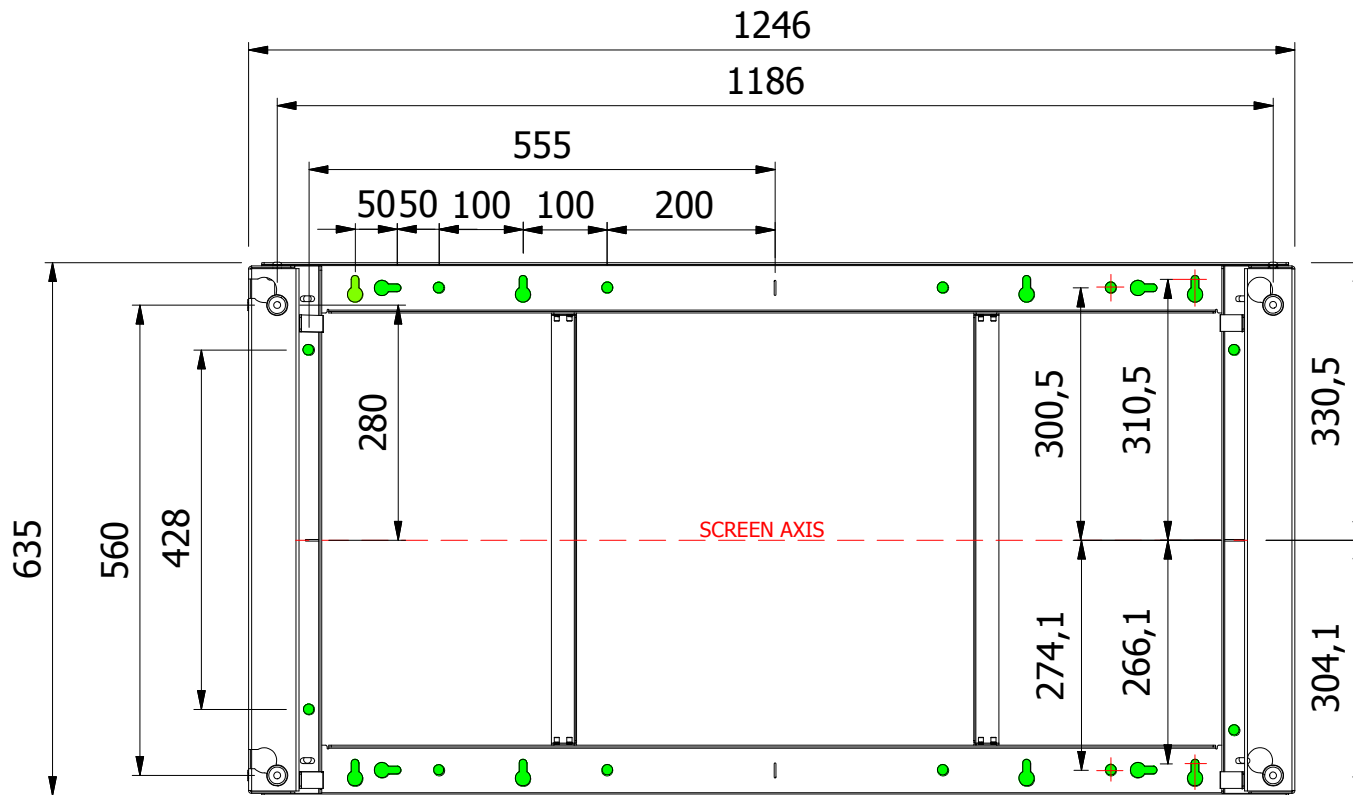

OH55F WALLMOUNT (PORTRAIT / LANDSCAPE) - DIMENSIONS -

Rev: 01	Date: 28/03/2019
Pag.: 1/1	Code: 5752

WEIGHT MAX LOAD: 63 Kg

The green holes are used for wall fixing

N. 2 SAFETY AND ANTI-THEFT SCREWS

Detail A