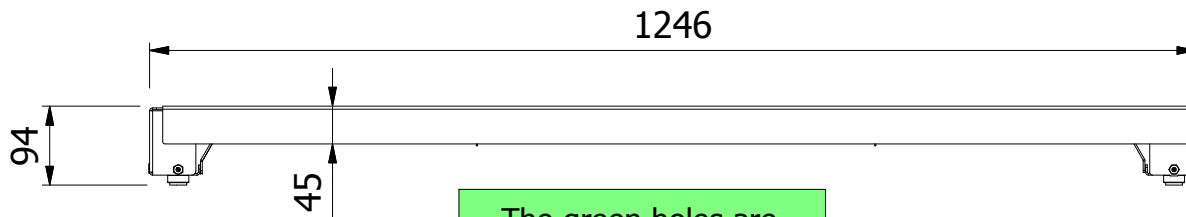

OH55F WALLMOUNT (PORTRAIT / LANDSCAPE) - DIMENSIONS -

Rev: 01	Date: 28/03/2019
Pag.: 1/1	Code: 5752

WEIGHT MAX LOAD: 63 Kg

The green holes are used for wall fixing

N. 2 SAFETY AND ANTI-THEFT SCREWS

Detail A