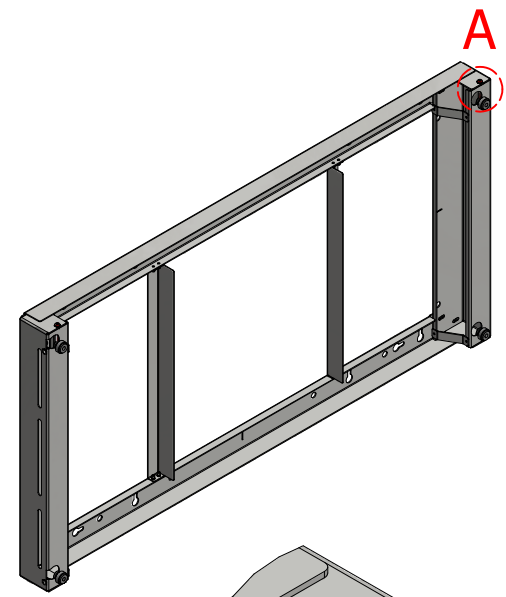

OH55F WALLMOUNT (PORTRAIT / LANDSCAPE) - DIMENSIONS -

Rev: 01	Date: 28/03/2019
Pag.: 1/1	Code: 5752

WEIGHT MAX LOAD: 63 Kg

The green holes are used for wall fixing

N. 2 SAFETY AND ANTI-THEFT SCREWS

Detail A