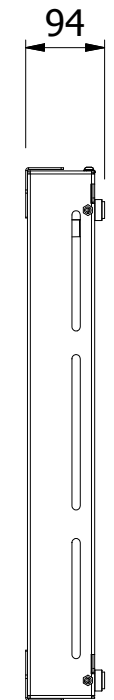

OH55F WALLMOUNT (PORTRAIT / LANDSCAPE) - DIMENSIONS -

Rev: 01	Date: 28/03/2019
Pag.: 1/1	Code: 5752

WEIGHT MAX LOAD: 63 Kg

The green holes are used for wall fixing

N. 2 SAFETY AND ANTI-THEFT SCREWS

Detail A