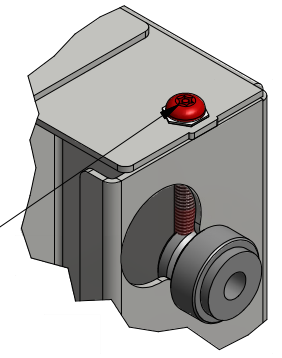

OH55F WALLMOUNT (PORTRAIT / LANDSCAPE) - DIMENSIONS -

Rev: 01	Date: 28/03/2019
Pag.: 1/1	Code: 5752

WEIGHT MAX LOAD: 63 Kg

The green holes are used for wall fixing

N. 2 SAFETY AND ANTI-THEFT SCREWS

Detail A