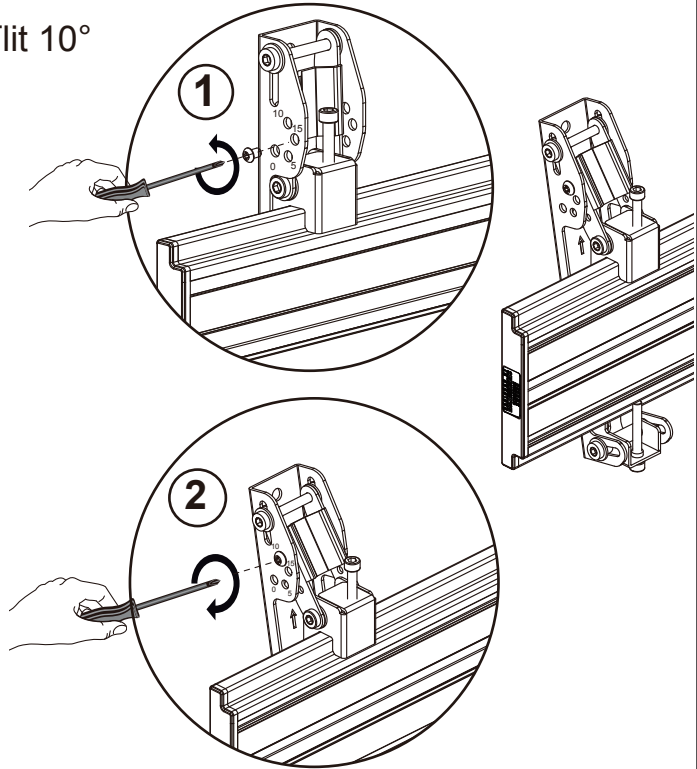

Tlit 0°

Tlit 10°

Tlit 15°