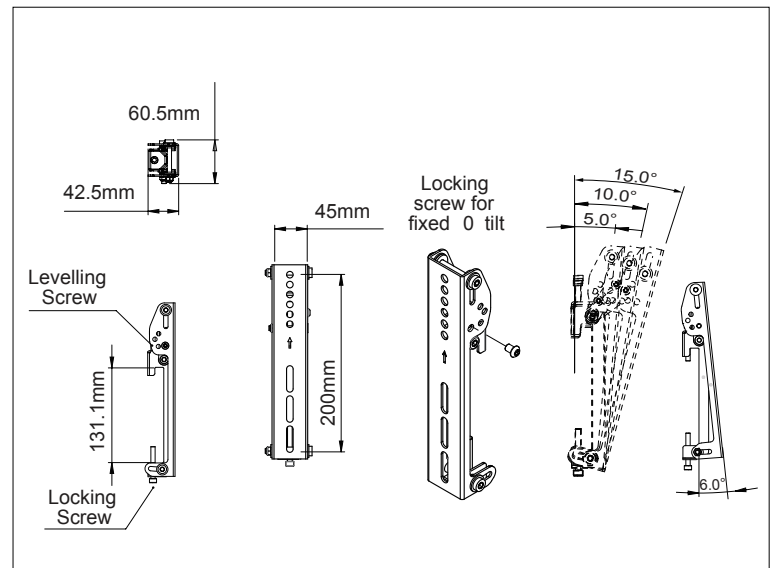

COMPONENT CHECKLIST

Item	Name	QTY
A1	M5 x 15mm Screw	4
A2	M6 x 15mm Screw	4
A3	M8 x 15mm Screw	4
A4	M6 Washer	4
B	Tilt Bracket-Right	1
C	Tilt Bracket-Left	1

PRODUCT DIMENSIONS

INSTALLATION INSTRUCTION

Tlit 0°