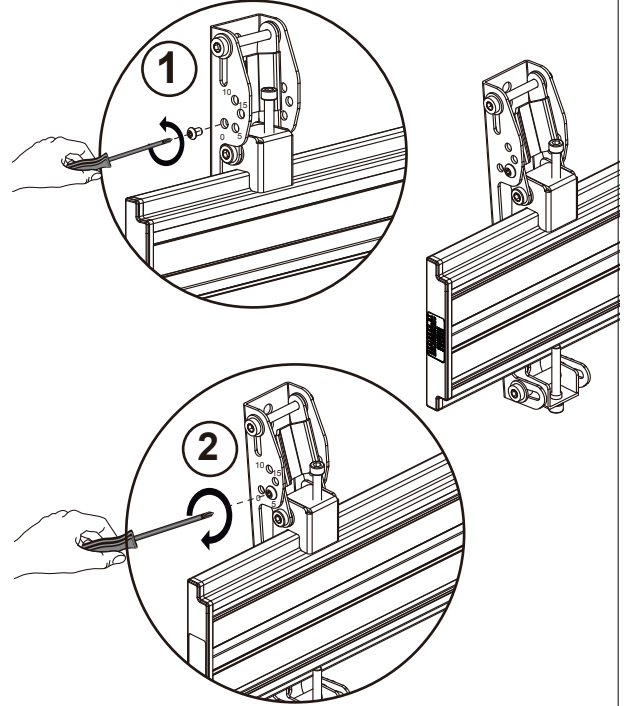

COMPONENT CHECKLIST

Item	Name	QTY
A1	M5 x 15mm Screw	4
A2	M6 x 15mm Screw	4
A3	M8 x 15mm Screw	4
A4	M6 Washer	4
B	Tilt Bracket-Right	1
C	Tilt Bracket-Left	1

PRODUCT DIMENSIONS

INSTALLATION INSTRUCTION

Tlit 0°