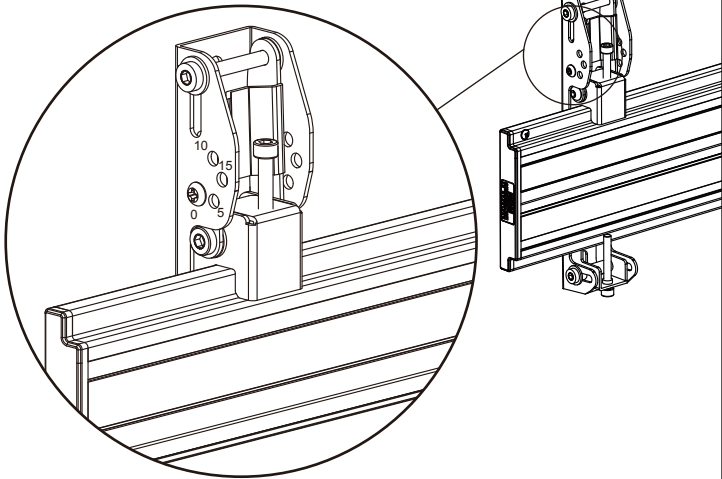

COMPONENT CHECKLIST

Item	Name	QTY
A1	M5 x 15mm Screw	4
A2	M6 x 15mm Screw	4
A3	M8 x 15mm Screw	4
A4	M6 Washer	4
B	Tilt Bracket-Right	1
C	Tilt Bracket-Left	1

PRODUCT DIMENSIONS

INSTALLATION INSTRUCTION

Tlit 0°