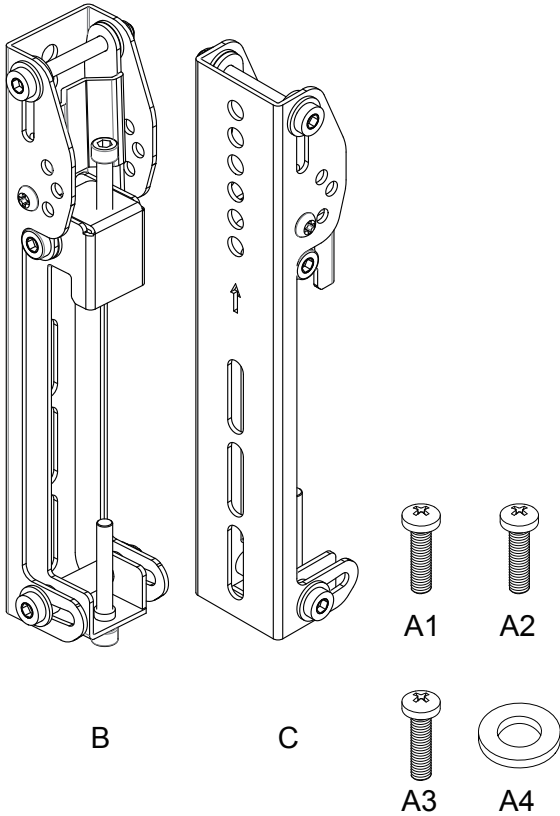

COMPONENT CHECKLIST

Item	Name	QTY
A1	M5 x 15mm Screw	4
A2	M6 x 15mm Screw	4
A3	M8 x 15mm Screw	4
A4	M6 Washer	4
B	Tilt Bracket-Right	1
C	Tilt Bracket-Left	1

PRODUCT DIMENSIONS

INSTALLATION INSTRUCTION

Tlit 0°