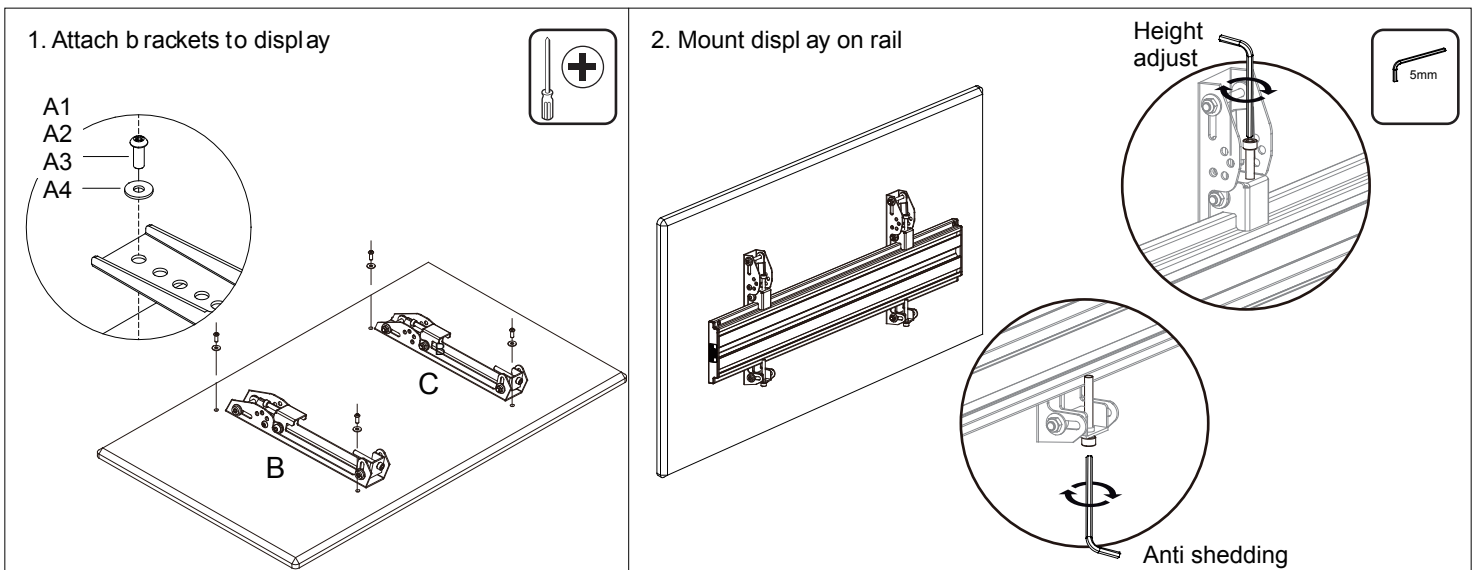

COMPONENT CHECKLIST

Item	Name	QTY
A1	M5 x 15mm Screw	4
A2	M6 x 15mm Screw	4
A3	M8 x 15mm Screw	4
A4	M6 Washer	4
B	Tilt Bracket-Right	1
C	Tilt Bracket-Left	1

PRODUCT DIMENSIONS

INSTALLATION INSTRUCTION

Tlit 0°