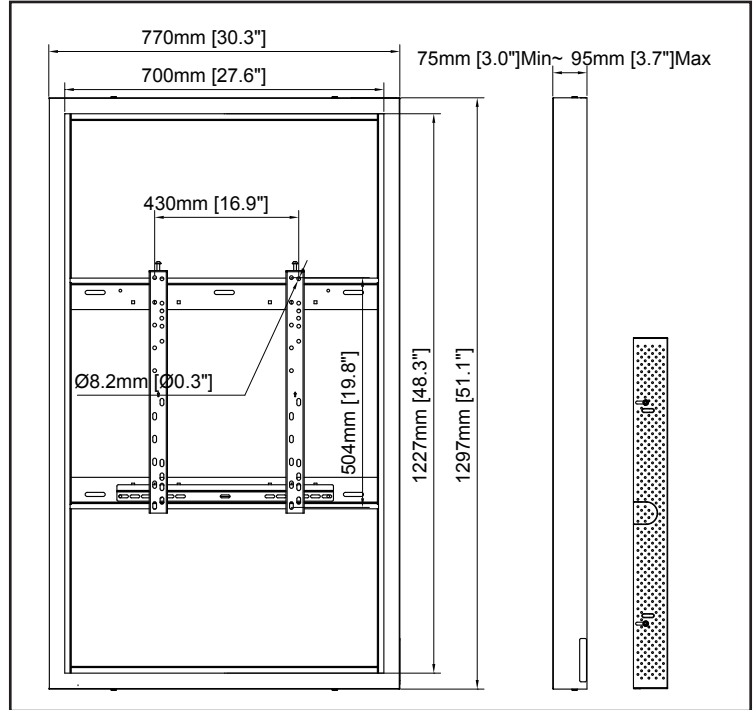

# Technical Summary

M Pro Series Enclosure 55"

Wall Medium

EAN: 7350105211188

7350105211195

## PRODUCT DIMENSIONS