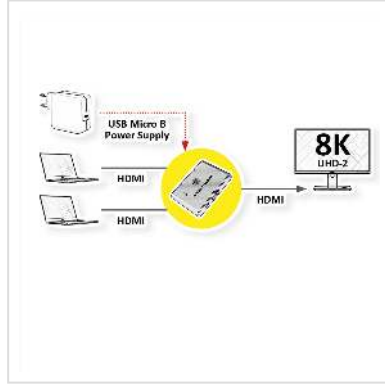

ROLINE 8K HDMI Switch, 2-ways

Product No.	14.01.3592
Manufacturer	ROLINE
Manufacturer No.	14.01.3592
EAN (single piece)	7630049626836

roline
Designed for Professionals

4320p
UHD-2

8K

Displays the video output from 2 HDMI sources alternately on a monitor or a projector.

- Example of use: An LCD monitor is supplied with power from two different HDMI sources such as a DVD player or notebook. The desired source can be selected at the push of a button. Or, if only one source is active at a time, the switch will automatically switch to it.
- Switching between the PCs is done with a button on the switch
- Supports 8K (7680x4320 @60Hz)
- Resolution: up to 480p, 720p, 1080i, 2160p
- Installation is easy - no software, just connect the cables and you're done.
- Black body
- Powered by USB, USB cable (type A - micro B) included

Technical specifications:

- Input : 2x HDMI A socket
- Output: 1x HDMI A socket

Technical specifications

Manufacturer	ROLINE
Product group	Splitters and selectors

Product type	HDMI-Video-Switch
Colour	black
Scope of delivery	HDMI Switch, USB cable type A-micro B, manual
Interface	HDMI
Inputs	2
Outputs	1
Video input	2x HDMI A Female
Video output	1x HDMI A Female
Max. resolution (nom.)	max. 8K (7680x4320 @60Hz)
Technical particularity	Switching via button on the device
Height of packaging (single piece)	10 mm
Width of packaging (single piece)	80 mm
Depth of packaging (single piece)	110 mm
Package weight (single piece)	0.02 kg