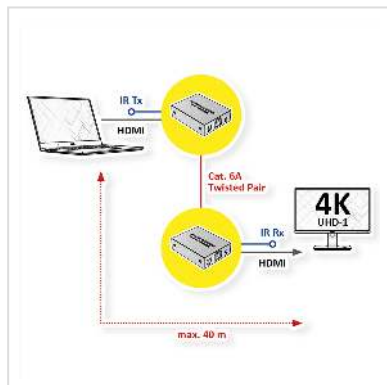

# VALUE HDMI Extender via Cat.6A, 4K@60Hz, 40m

**Product No.** 14.99.3465  
**Manufacturer** VALUE  
**Manufacturer No.** 14.99.3465  
**EAN (single piece)** 7630049626911

**The VALUE HDMI Extender transmits an HDMI signal from a source device like a DVD player, a PC/laptop or a console via Cat.6A cable to a display device like a TV, monitor or beamer/projector - with a resolution of up to 3840x2160 @60Hz (max. 40m)!**

Audio / video transmission via CAT. 6a cable. Up to 4K (3840x2160) @60Hz at a distance of up to 40m can be achieved.

- Transmits HDMI signals from source devices such as DVD players, PCs/laptops or consoles to a TV, monitor or beamer/projector.
- Resolution: 4K (3840x2160) @60Hz at up to 40m
- HDCP compatible
- Supports HDR10
- Black metal housing

## Technical specifications

Manufacturer	VALUE
Product group	Splitters and selectors
Product type	HDMI Extender
Colour	black

Scope of delivery	transmitter, receiver, 1x power supply, IR transmitter, IR receiver, manual
Interface	HDMI
Max. distance	40 m
Max. bandwidth	600 MHz
Video input	HDMI
Video output	HDMI
Max. resolution (nom.)	2160p
Max. resolution	3840 x 2160 @60Hz (4K, UHD-1)
Dimensions (HxWxD)	21 x 60 x 75 mm
Power supply unit	1
Power supply output	5VDC, 1A
Operating temperature min.	-20 °C
Operating temperature max.	60 °C
Height	21 mm
Width	60 mm
Depth	75 mm
Weight	260 g
Height of packaging (single piece)	80 mm
Width of packaging (single piece)	120 mm
Depth of packaging (single piece)	150 mm