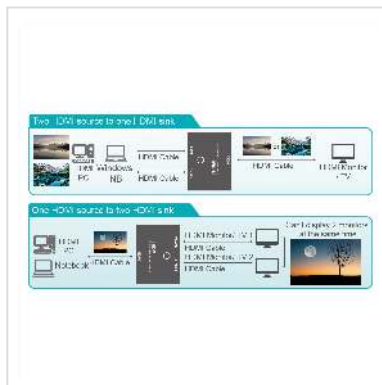

VALUE Bi-Directional HDMI Switch 4K60, 2-way

Product No.	14.99.3586
Manufacturer	VALUE
Manufacturer No.	14.99.3586
EAN (single piece)	7630049626843

Display the video output from two HDMI sources alternately on a 4K monitor, TV, or projector. Or display the video output from one HDMI source alternately on two different devices.

- Manual bidirectional HDMI switch for connecting different devices (e.g. DVD, Blu-ray player) with HDMI port.
- Manual select push button to alternate between application modes
- Possible applications:
 - Two inputs to one output (2 to 1): Up to 2 different HDMI devices can be connected to one monitor, TV or projector, by pushing the button.
 - One input to two outputs (1 to 2): One HDMI device can be connected to up to 2 screens.
- A simultaneous output to multiple screens is not possible.
- Connectors:
 - Application 1
 - Input: 2 x HDMI
 - Output: 1 x HDMI
 - Application 2
 - Input: 1 x HDMI
 - Output: 2 x HDMI

- Supports HDR
- HDMI port selection by button
- Resolution up to 3840 x 2160 (4K) 60 Hz (depending on the system and the connected hardware)
- No external power supply needed
- Plastic housing
- Colour: black
- Dual LEDs to display status
- Dimensions (LxWxH): 82 x 62 x 17 mm

Technical specifications

Manufacturer	VALUE
Product group	Splitters and selectors
Product type	HDMI-Video-Switch
Colour	black
Scope of delivery	HDMI Switch, Manual
Interface	HDMI
Inputs	2
Outputs	1
Video input	2x HDMI F
Video output	1x HDMI F
Max. resolution (nom.)	3840x2160@60Hz (4K2K)
Max. resolution	3840 x 2160 @60Hz (4K, UHD-1)
Height of packaging (single piece)	10 mm
Width of packaging (single piece)	70 mm
Depth of packaging (single piece)	70 mm
Package weight (single piece)	0.02 kg