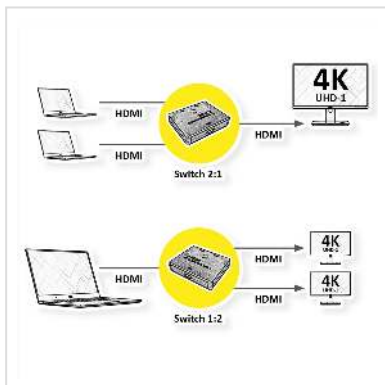

VALUE Bi-Directional HDMI Switch 4K60, 2-way

Product No.	14.99.3586
Manufacturer	VALUE
Manufacturer No.	14.99.3586
EAN (single piece)	7630049626843

Display the video output from two HDMI sources alternately on a 4K monitor, TV, or projector. Or display the video output from one HDMI source alternately on two different devices.

- Manual bidirectional HDMI switch for connecting different devices (e.g. DVD, Blu-ray player) with HDMI port.
- Manual select push button to alternate between application modes
- Possible applications:
 - Two inputs to one output (2 to 1): Up to 2 different HDMI devices can be connected to one monitor, TV or projector, by pushing the button.
 - One input to two outputs (1 to 2): One HDMI device can be connected to up to 2 screens.
- A simultaneous output to multiple screens is not possible.
- Connectors:
 - Application 1
 - Input: 2 x HDMI
 - Output: 1 x HDMI
 - Application 2
 - Input: 1 x HDMI
 - Output: 2 x HDMI

- Supports HDR
- HDMI port selection by button
- Resolution up to 3840 x 2160 (4K) 60 Hz (depending on the system and the connected hardware)
- No external power supply needed
- Plastic housing
- Colour: black
- Dual LEDs to display status
- Dimensions (LxWxH): 82 x 62 x 17 mm

Technical specifications

Manufacturer	VALUE
Product group	Splitters and selectors
Product type	HDMI-Video-Switch
Colour	black
Scope of delivery	HDMI Switch, Manual
Interface	HDMI
Inputs	2
Outputs	1
Video input	2x HDMI F
Video output	1x HDMI F
Max. resolution (nom.)	3840x2160@60Hz (4K2K)
Max. resolution	3840 x 2160 @60Hz (4K, UHD-1)
Height of packaging (single piece)	10 mm
Width of packaging (single piece)	70 mm
Depth of packaging (single piece)	70 mm
Package weight (single piece)	0.02 kg