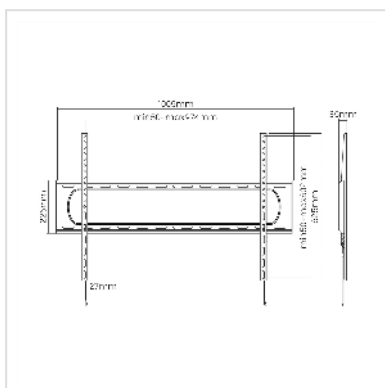

VALUE TV Wall Mount, 35mm Wall Distance, <120kg, <304,8cm (120"), VESA 900x600, black

Product No.	17.99.1226
Manufacturer	VALUE
Manufacturer No.	17.99.1226
EAN (single piece)	7630049628380

Stable TV wall mount with just 35mm wall distance - the load capacity is up to 120kg and the mount supports maximum VESA 900x600.

- For screens from 60" to 120" (max. VESA 900x600)
- Load capacity up to 120kg
- Very small wall distance of 35mm
- Securing against unintentional loosening of the mounting hooks
- Integrated spirit level

- Material: Steel
- Color: Black
- Dimensions: 35x1005x625mm (1.4"x39.6"x24.6")
- Fit Screen Size: 60"- 120"
- Fits Curved TVs: Yes
- Mounting Hole Pattern: VESA & Universal
- Max. Mounting Hole: 974x602mm
- Weight Capacity: 120kg
- Profile: 35mm (1.4")

Material group	metal
Height	625 mm
Width	1005 mm
Depth	35 mm