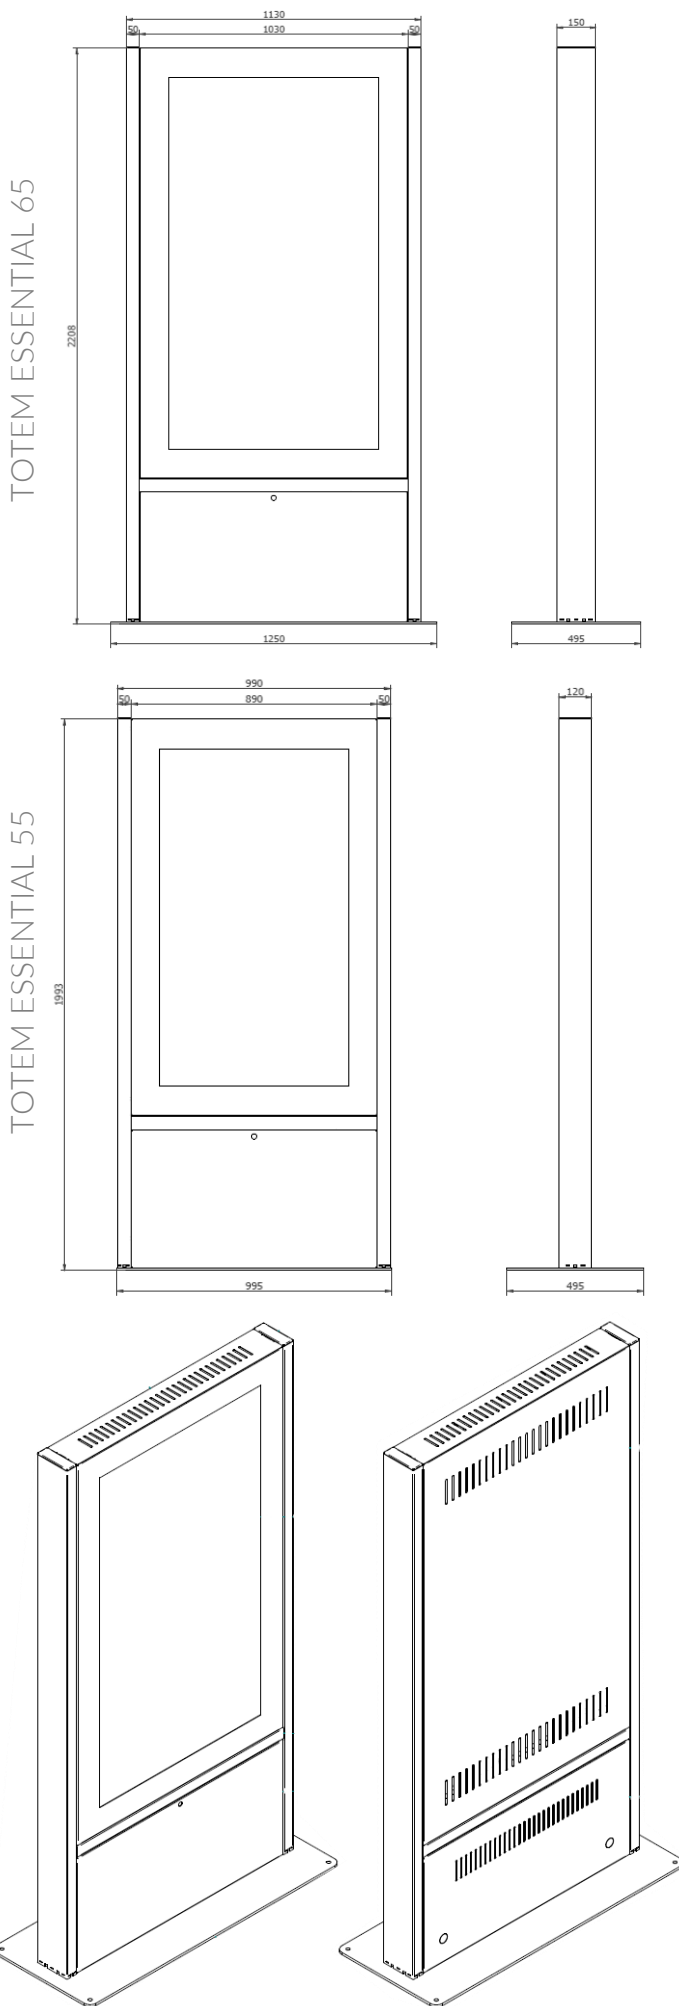

The TOTEM ESSENTIAL series is the right balance between price and features.

It is available in black or white and for monitors from 43" to 75".

The lower part of the totem, lockable with a security key, allows you to install a player or mini PC.

If necessary, a 3+3mm protective glass can be installed.

MODEL NAME

TOTEM ESSENTIAL 43-55-65-75

MAIN FEATURES

Min VESA: 200x200
Max VESA: 400x600

Screen dimension: 43-55-65-75"
Max screen weight: 50 Kg

Colour:
Black RAL9005 or White RAL9016

ACCESSORIES

Protective Glass 3+3mm

WARRANTY

5 years

COUNTRY OF ORIGIN

Made in Italy