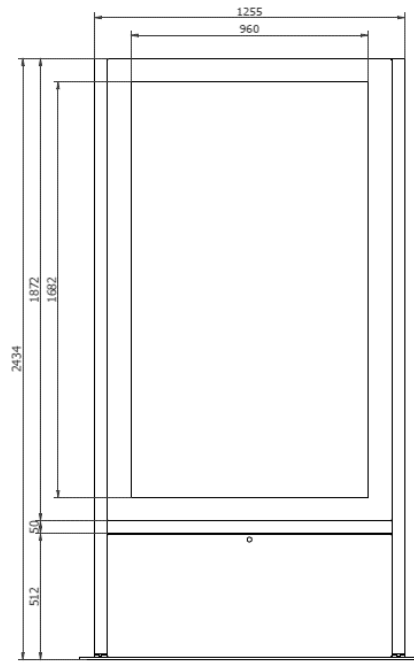

TOTEM ESSENTIAL 75