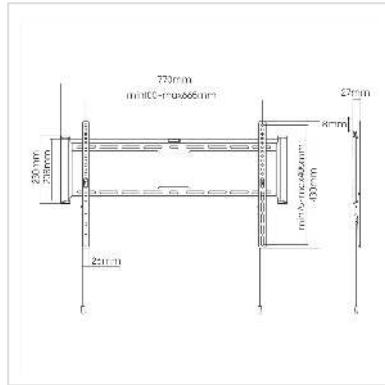

VALUE TV Wall Mount, 27mm Wall Distance, < 75kg, VESA 600x400, fixed, black

Product No.	17.99.1222
Manufacturer	VALUE
Manufacturer No.	17.99.1222
EAN (single piece)	7630049627727

Stable TV wall mount with just 27mm wall distance - the load capacity is up to 75kg and the mount supports maximum VESA 600x400.

- For screens from 37 inch to 80 inch (max. VESA 600x400)
- VESA Compatible: 200x200,300x200,300x300,400x200,400x300,400x400,600x400
- Load capacity up to 75kg
- Very small wall distance of 27mm
- Securing against unintentional loosening of the mounting hooks
- Integrated spirit level

Technical specifications

Manufacturer	VALUE
Product group	LCD-Monitor arms
Product type	TV Wall Mount
Colour	black
Load capacity	75 kg
Fixing	Wall mount
Inclinable	No
Rotatable	No
Wall distance	27 mm

Number of monitors	1
Max. Screen diagonal (cm)	203.2 cm
Max. Screen diagonal (inch)	80 inch
Min. Screen diagonal (inch)	37 inch
VESA 200 x 200 mm	Yes
VESA 300 x 200 mm	Yes
VESA 300 x 300 mm	Yes
VESA 400 x 200 mm	Yes
VESA 400 x 300 mm	Yes
VESA 400 x 400 mm	Yes
VESA 600 x 400 mm	Yes
Material group	metal
Height	430 mm
Width	770 mm
Depth	27 mm
Weight	2050 g
Height of packaging (single piece)	40 mm
Width of packaging (single piece)	260 mm
Depth of packaging (single piece)	810 mm
Package weight (single piece)	2.3 kg