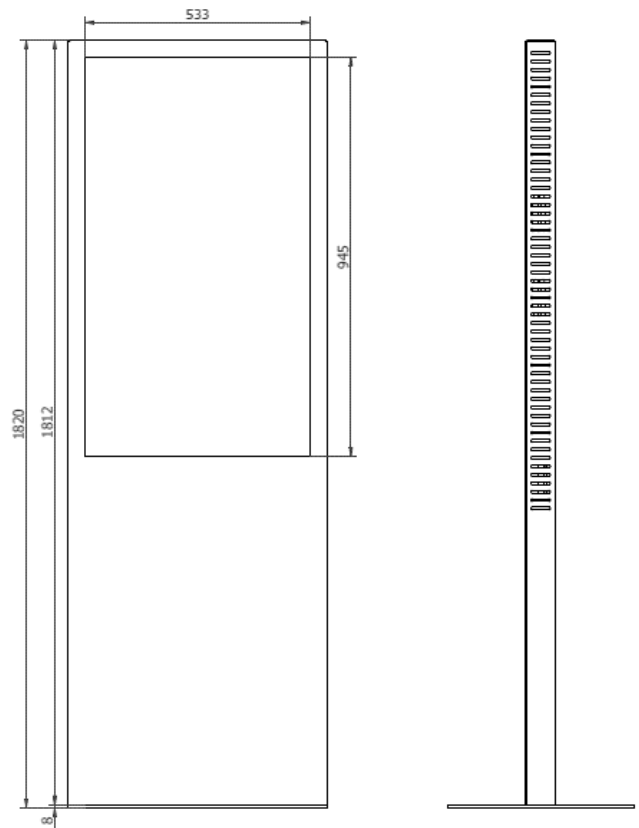

TOTEM SLIM can be black (RAL9005) or White (RAL9010)

TOTEM SLIM is available for screen 43", 50" and 55".

MODEL NAME

TOTEM SLIM 43

MAIN FEATURES

Min VESA: 200x200
Max VESA: 400x600

Screen dimension: 43"
Screen position: Portrait
Max screen weight: 50 Kg

Colour:
Black RAL9005 or White RAL9010

WARRANTY

5 years

COUNTRY OF ORIGIN

Made in Italy

ULTRA SLIM DESIGN