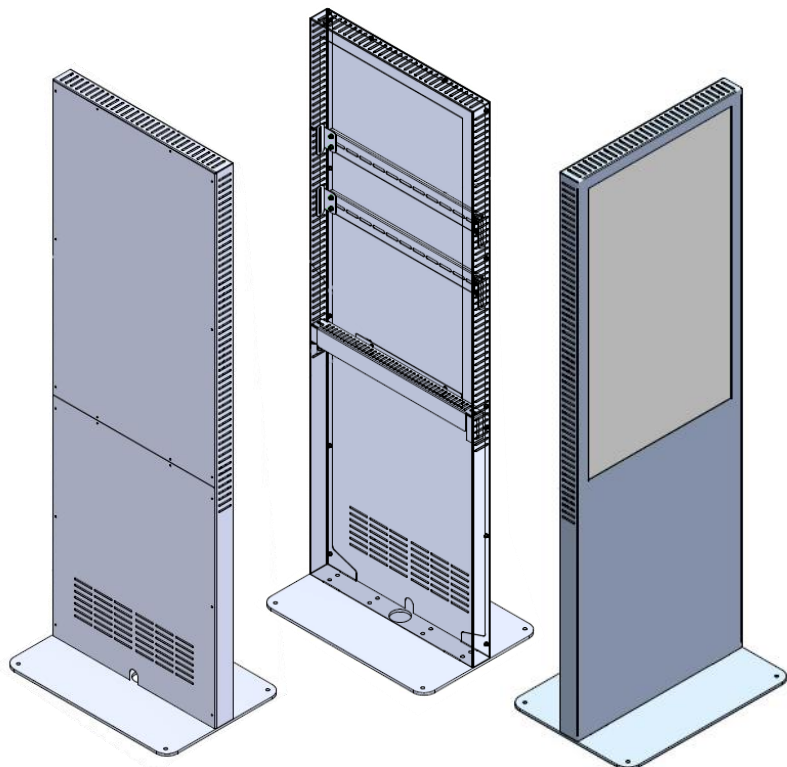

TOTEM SLIM 43
PROFESSIONAL DISPLAY SUPPORT

TOTEM SLIM is designed to offer a very thin and minimal structure.

It is perfect for digital signage solutions within hotel lobbies, corporate receptions or shops.

TOTEM SLIM can be black (RAL9005) or White (RAL9010)

TOTEM SLIM is available for screen 43", 50" and 55".

MODEL NAME

TOTEM SLIM 43

MAIN FEATURES

Min VESA: 200x200
Max VESA: 400x600

Screen dimension: 43"
Screen position: Portrait
Max screen weight: 50 Kg

Colour:
Black RAL9005 or White RAL9010

WARRANTY

5 years

COUNTRY OF ORIGIN

Made in Italy

ULTRA SLIM DESIGN