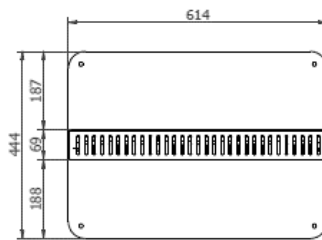

TOTEM SLIM can be black (RAL9005) or White (RAL9010)

TOTEM SLIM is available for screen 43", 50" and 55".

MODEL NAME

TOTEM SLIM 43

MAIN FEATURES

Min VESA: 200x200
Max VESA: 400x600

Screen dimension: 43"
Screen position: Portrait
Max screen weight: 50 Kg

Colour:
Black RAL9005 or White RAL9010

WARRANTY

5 years

COUNTRY OF ORIGIN

Made in Italy

ULTRA SLIM DESIGN