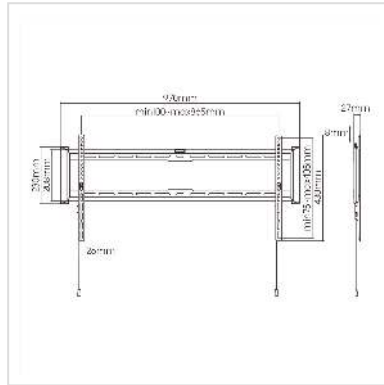

VALUE TV Wall Mount, 27mm Wall Distance, Fixed, < 75kg, VESA 800x400, <228,6cm (90"), fixed, black

Product No.	17.99.1224
Manufacturer	VALUE
Manufacturer No.	17.99.1224
EAN (single piece)	7630049627741

Stable TV wall mount with just 27mm wall distance - the load capacity is up to 75kg and the mount supports maximum VESA 800x400.

- For screens from 43 inch to 90 inch (max. VESA 800x400)
- VESA Compatible:
200x200,300x200,300x300,400x200,400x300,400x400,600x400,800x400
- Load capacity up to 75kg
- Very small wall distance of 27mm
- Securing against unintentional loosening of the mounting hooks
- Integrated spirit level

Technical specifications

Manufacturer	VALUE
Product group	LCD-Monitor arms
Product type	TV Wall Mount
Colour	black
Load capacity	75 kg
Fixing	Wall mount
Inclinable	no
Rotatable	no
Wall distance	27 mm

Number of monitors	1
Max. Screen diagonal (cm)	228.6 cm
Max. Screen diagonal (inch)	90 inch
Min. Screen diagonal (inch)	43 inch
VESA 200 x 200 mm	yes
VESA 300 x 200 mm	yes
VESA 300 x 300 mm	yes
VESA 400 x 200 mm	yes
VESA 400 x 300 mm	yes
VESA 400 x 400 mm	yes
VESA 600 x 400 mm	yes
VESA 800 x 400 mm	yes
Material group	metal
Height	430 mm
Width	970 mm
Depth	27 mm
Weight	2340 g
Height of packaging (single piece)	40 mm
Width of packaging (single piece)	260 mm
Depth of packaging (single piece)	1020 mm
Package weight (single piece)	2.6 kg