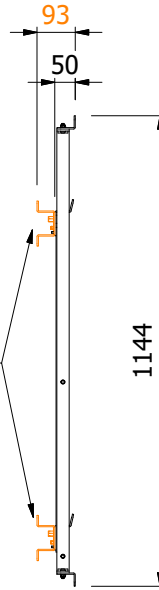

PORTRAIT

ONLY FOR WALL FIXING

LANDSCAPE

ONLY FOR WALL FIXING

⚠
WEIGHT MAX LOAD: 180 KG
- GALVANIZED AND EPOXY POWDER COATED SHEET FOR OUTDOOR