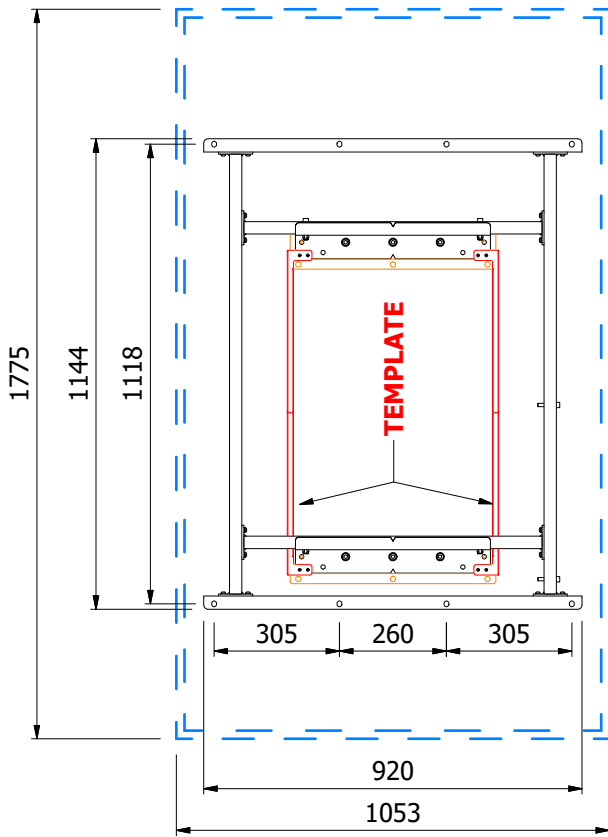

PORTRAIT

ONLY FOR WALL FIXING

LANDSCAPE

ONLY FOR WALL FIXING

⚠
WEIGHT MAX LOAD: 180 KG
- GALVANIZED AND EPOXY POWDER COATED SHEET FOR OUTDOOR