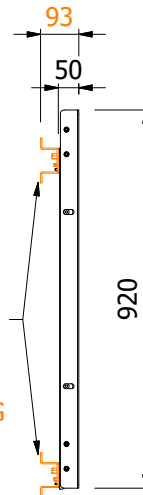

PORTRAIT

ONLY FOR WALL FIXING

LANDSCAPE

ONLY FOR WALL FIXING

⚠
WEIGHT MAX LOAD: 180 KG
- GALVANIZED AND EPOXY POWDER COATED SHEET FOR OUTDOOR