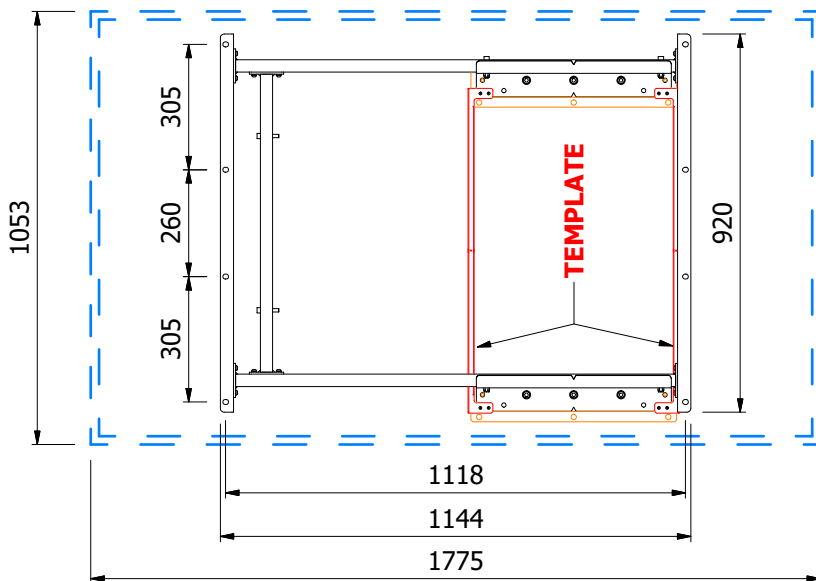

PORTRAIT

ONLY FOR WALL FIXING

LANDSCAPE

ONLY FOR WALL FIXING

⚠
WEIGHT MAX LOAD: 180 KG
- GALVANIZED AND EPOXY POWDER COATED SHEET FOR OUTDOOR