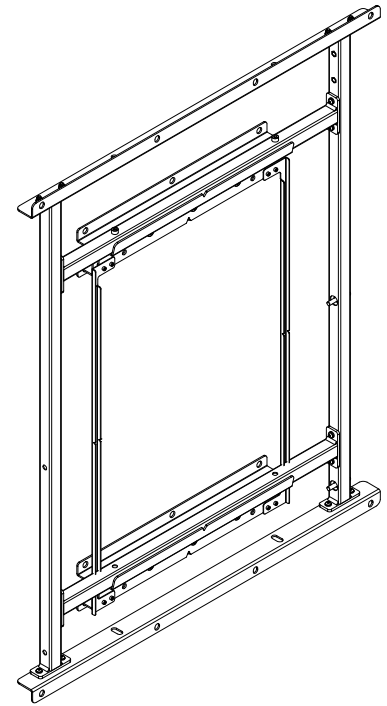

PORTRAIT

ONLY FOR WALL FIXING

LANDSCAPE

ONLY FOR WALL FIXING

⚠
WEIGHT MAX LOAD: 180 KG
- GALVANIZED AND EPOXY POWDER COATED SHEET FOR OUTDOOR