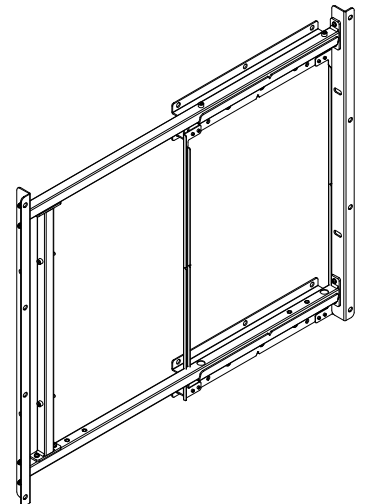

PORTRAIT

ONLY FOR WALL FIXING

LANDSCAPE

ONLY FOR WALL FIXING

⚠
WEIGHT MAX LOAD: 180 KG
- GALVANIZED AND EPOXY POWDER COATED SHEET FOR OUTDOOR