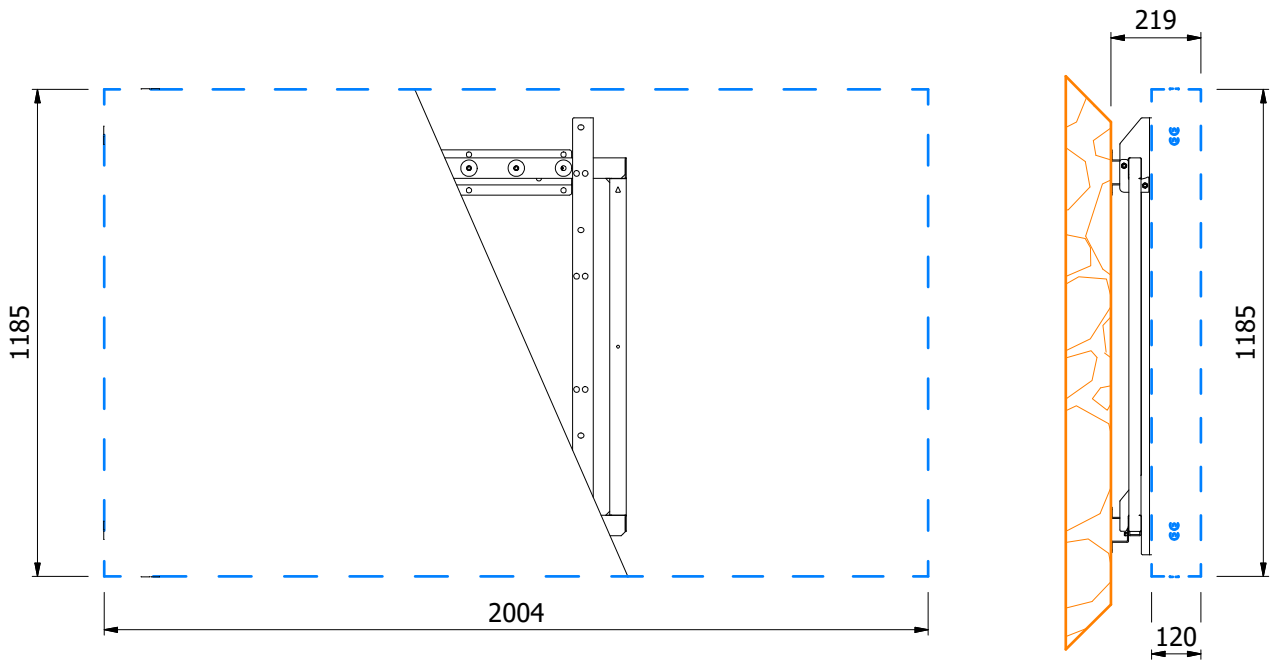

LANDSCAPE

- GALVANIZED AND EPOXY POWDER COATED SHEET FOR OUTDOOR