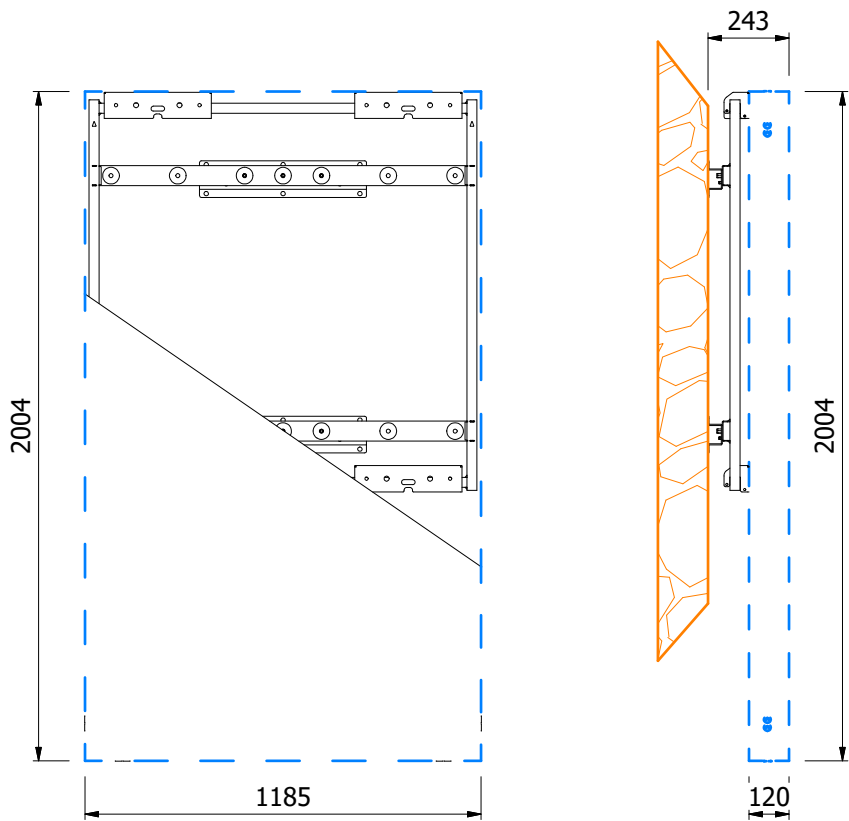

PORTRAIT

- GALVANIZED AND EPOXY POWDER COATED SHEET FOR OUTDOOR