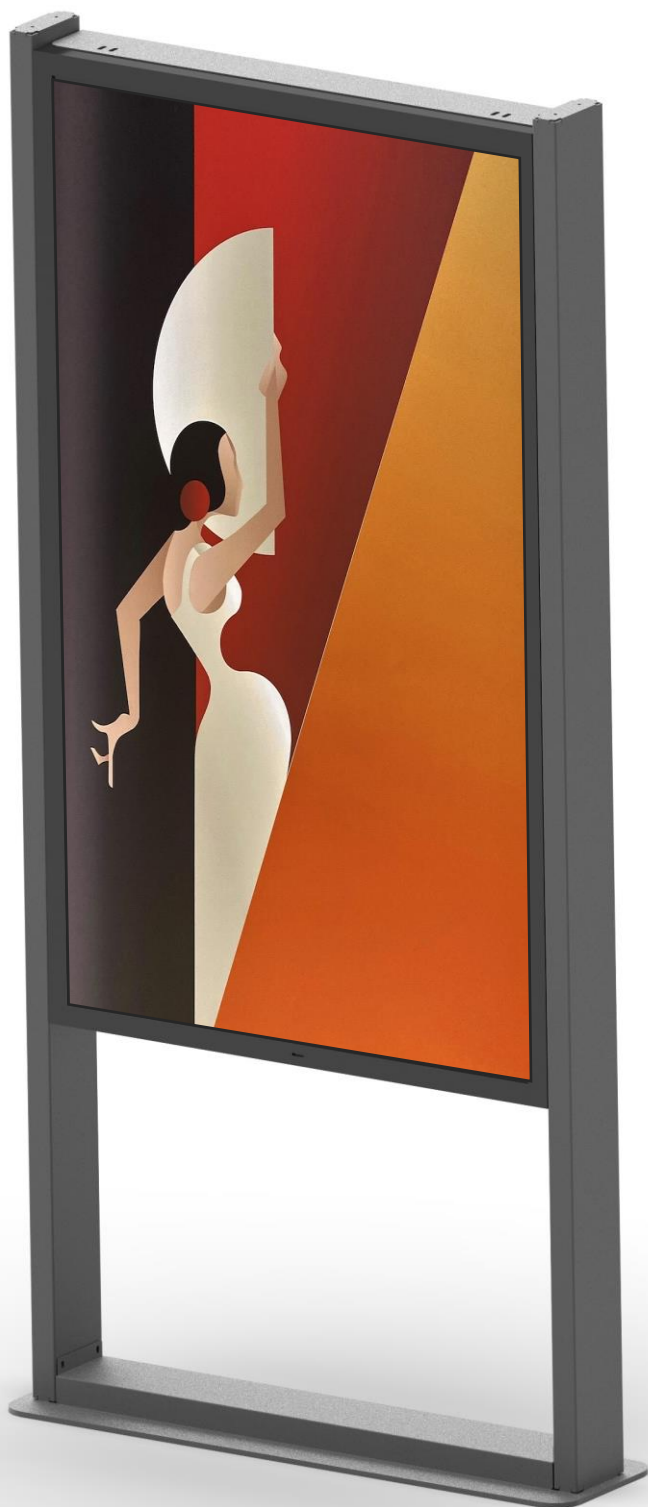

PORTAL FRAME for SAMSUNG OH serie or LG XE4F serie  
PROFESSIONAL DISPLAY SUPPORT

PORTAL FRAME for OUTDOOR SCREEN is a perfect solution for digital signage outdoor applications to be positioned in any site where information needs to be displayed.

It is available in black or white and designed specifically for screen SAMSUNG OH series or LG XE4F series.

Cable passage from the base through the side uprights.

The structure must be fixed to the concrete plinth.

PORTAL FRAME can be equipped with an electrical panel that includes a box with Power strip, switch magnetothermic, space for player, fan and thermostat.

The power box is positioned under the screen as shown in the images below

# PORTAL FRAME SAMSUNG OH55 WITH POWER BOX

POWER BOX  
Include power strip, 2x fans, 1x heater  
space for player VESA100x100

PORTAL FRAME SAMSUNG OH46  
WITHOUT POWER BOX