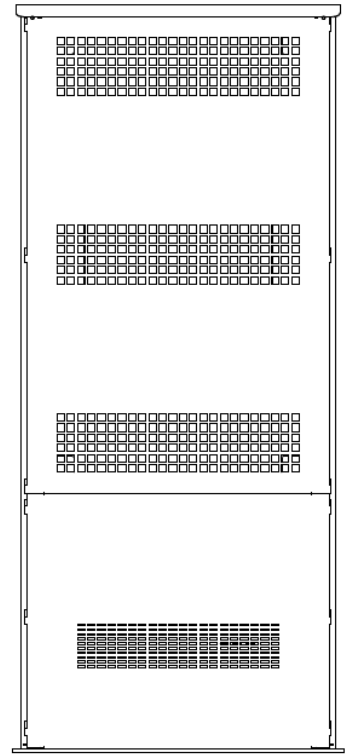

It is available in black or white and designed specifically for screen SAMSUNG OH series or LG XE4F series.

Cable passage from the base through the side uprights.

The structure must be fixed to the concrete plinth.

PORTAL FRAME can be equipped with an electrical panel that includes a box with Power strip, switch magnetothermic, space for player, fan and thermostat.

The power box is positioned under the screen as shown in the images below

# PORTAL FRAME SAMSUNG OH75

PORTAL FRAME SAMSUNG OH55  
WITHOUT POWER BOX

# PORTAL FRAME SAMSUNG OH55 WITH POWER BOX

POWER BOX  
Include power strip, 2x fans, 1x heater  
space for player VESA100x100

PORTAL FRAME SAMSUNG OH46  
WITHOUT POWER BOX