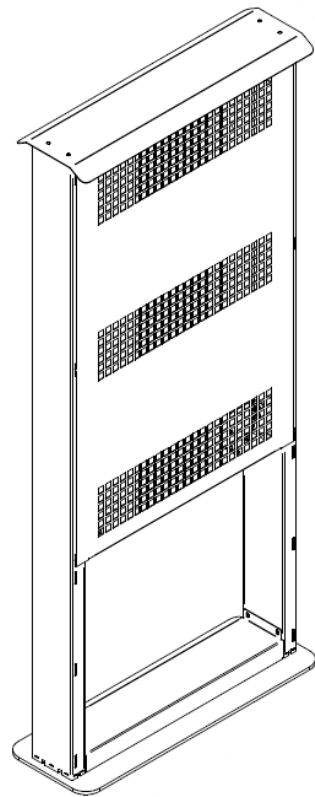

It is available in black or white and designed specifically for screen SAMSUNG OH series or LG XE4F series.

Cable passage from the base through the side uprights.

The structure must be fixed to the concrete plinth.

PORTAL FRAME can be equipped with an electrical panel that includes a box with Power strip, switch magnetothermic, space for player, fan and thermostat.

The power box is positioned under the screen as shown in the images below

# PORTAL FRAME SAMSUNG OH75

PORTAL FRAME SAMSUNG OH55  
WITHOUT POWER BOX

# PORTAL FRAME SAMSUNG OH55 WITH POWER BOX

POWER BOX  
Include power strip, 2x fans, 1x heater  
space for player VESA100x100

PORTAL FRAME SAMSUNG OH46  
WITHOUT POWER BOX