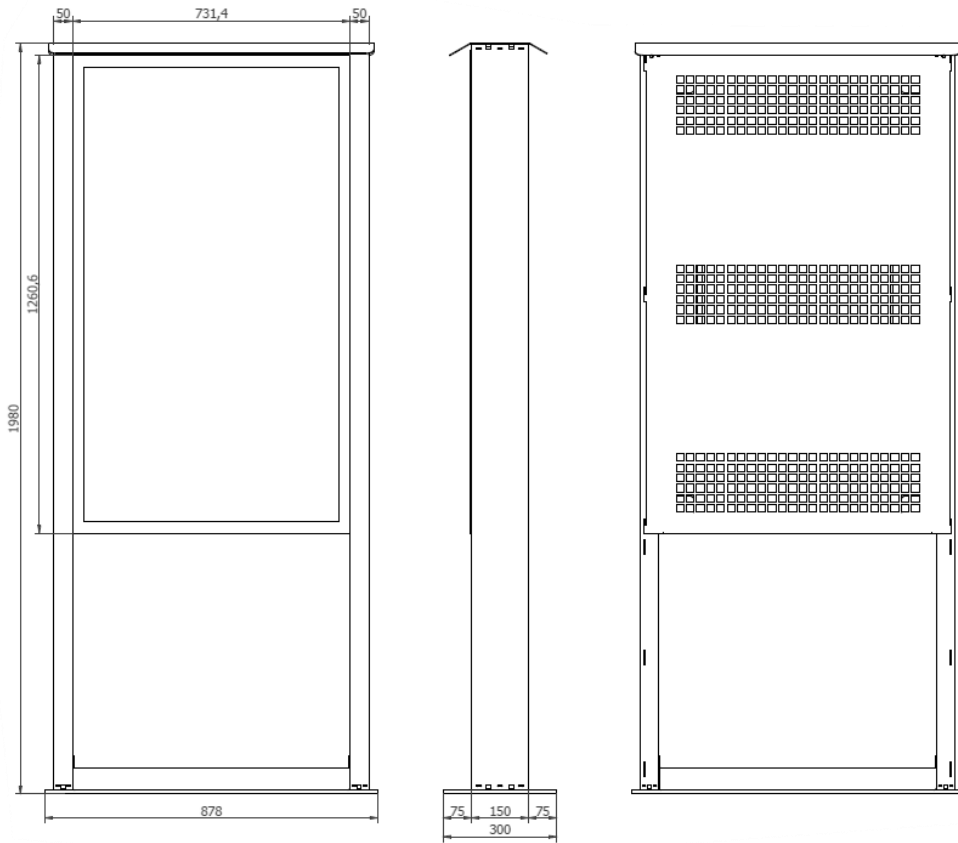

It is available in black or white and designed specifically for screen SAMSUNG OH series or LG XE4F series.

Cable passage from the base through the side uprights.

The structure must be fixed to the concrete plinth.

PORTAL FRAME can be equipped with an electrical panel that includes a box with Power strip, switch magnetothermic, space for player, fan and thermostat.

The power box is positioned under the screen as shown in the images below

# PORTAL FRAME SAMSUNG OH75

PORTAL FRAME SAMSUNG OH55  
WITHOUT POWER BOX

# PORTAL FRAME SAMSUNG OH55 WITH POWER BOX

POWER BOX  
Include power strip, 2x fans, 1x heater  
space for player VESA100x100

PORTAL FRAME SAMSUNG OH46  
WITHOUT POWER BOX