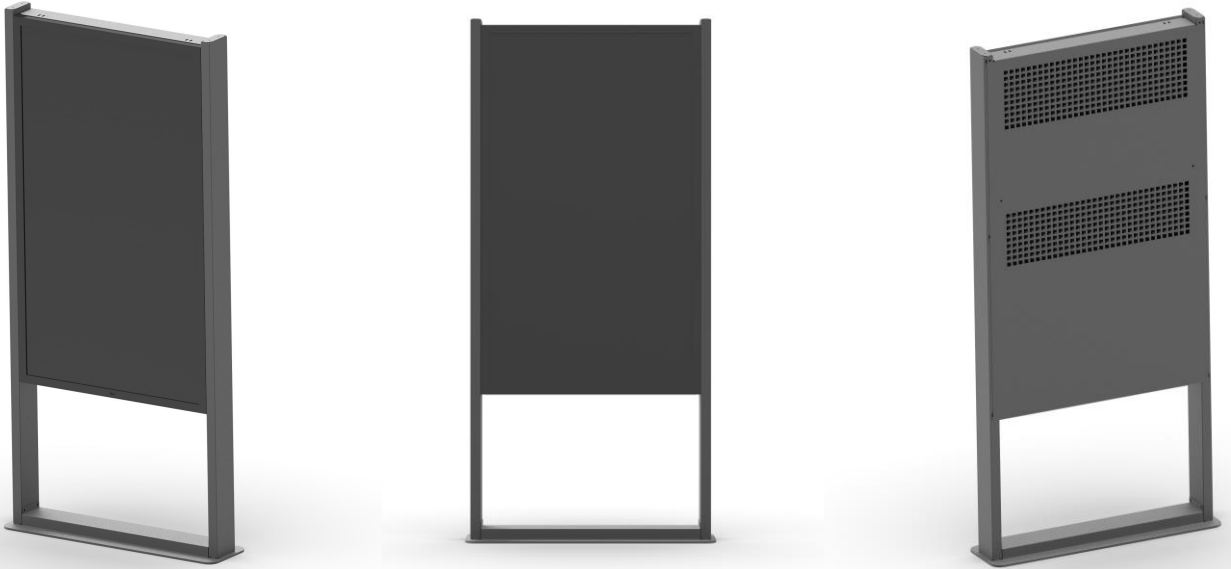

PORTAL FRAME for SAMSUNG OH serie or LG XE4F serie  
PROFESSIONAL DISPLAY SUPPORT

PORTAL FRAME for OUTDOOR SCREEN is a perfect solution for digital signage outdoor applications to be positioned in any site where information needs to be displayed.

It is available in black or white and designed specifically for screen SAMSUNG OH series or LG XE4F series.

Cable passage from the base through the side uprights.

The structure must be fixed to the concrete plinth.

PORTAL FRAME can be equipped with an electrical panel that includes a box with Power strip, switch magnetothermic, space for player, fan and thermostat.

The power box is positioned under the screen as shown in the images below

# PORTAL FRAME SAMSUNG OH55 WITH POWER BOX

POWER BOX  
Include power strip, 2x fans, 1x heater  
space for player VESA100x100

PORTAL FRAME SAMSUNG OH46  
WITHOUT POWER BOX