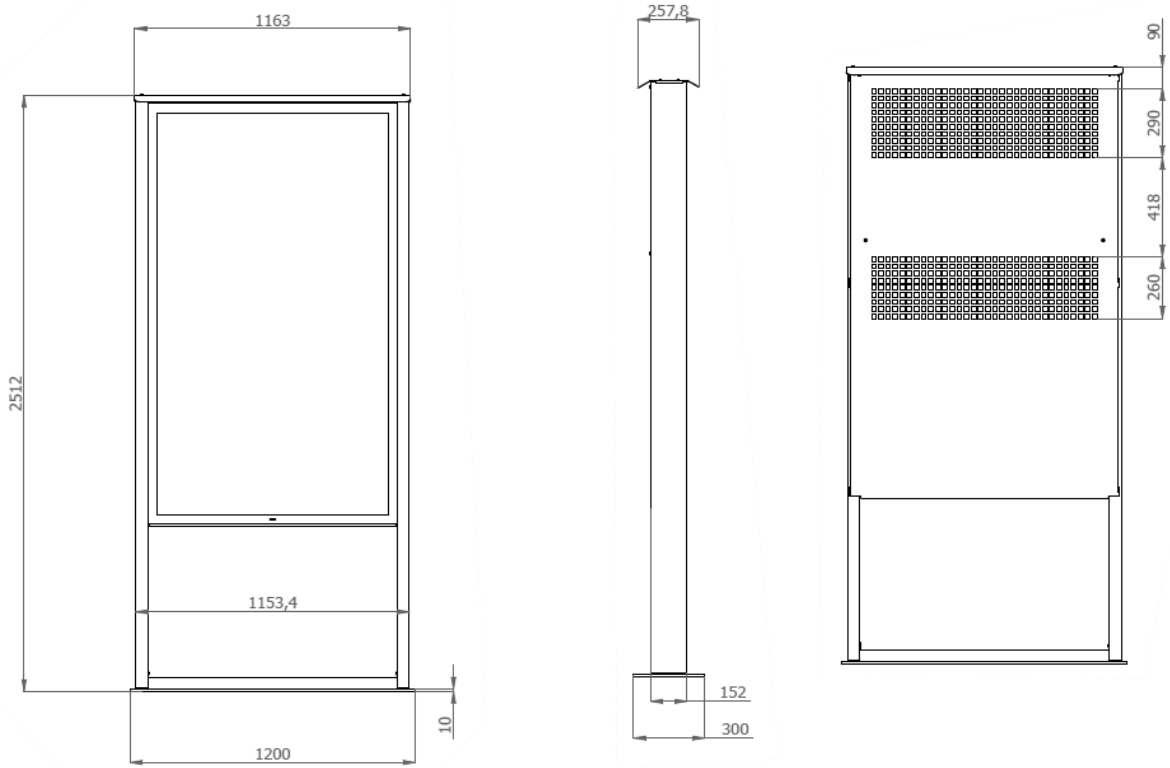

PORTAL FRAME SAMSUNG OH75