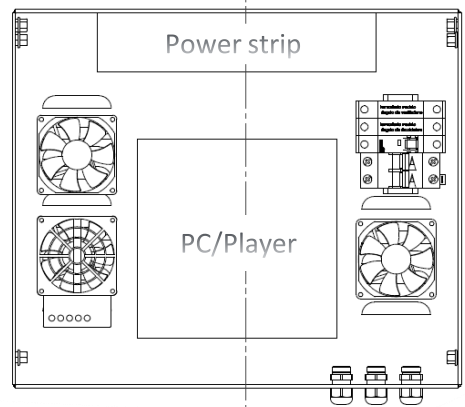

It is available in black or white and designed specifically for screen SAMSUNG OH series or LG XE4F series.

Cable passage from the base through the side uprights.

The structure must be fixed to the concrete plinth.

PORTAL FRAME can be equipped with an electrical panel that includes a box with Power strip, switch magnetothermic, space for player, fan and thermostat.

The power box is positioned under the screen as shown in the images below

# PORTAL FRAME SAMSUNG OH75

PORTAL FRAME SAMSUNG OH55  
WITHOUT POWER BOX

# PORTAL FRAME SAMSUNG OH55 WITH POWER BOX

POWER BOX  
Include power strip, 2x fans, 1x heater  
space for player VESA100x100

PORTAL FRAME SAMSUNG OH46  
WITHOUT POWER BOX