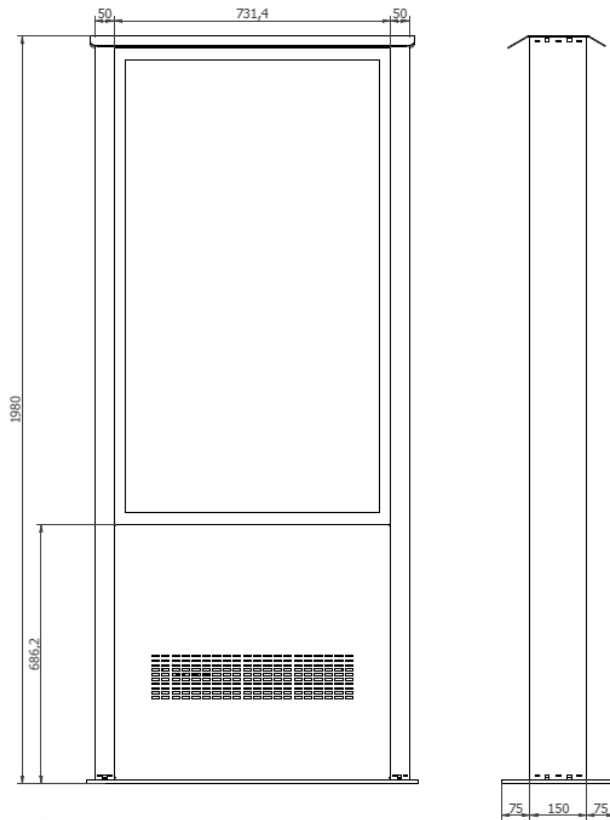

It is available in black or white and designed specifically for screen SAMSUNG OH series or LG XE4F series.

Cable passage from the base through the side uprights.

The structure must be fixed to the concrete plinth.

PORTAL FRAME can be equipped with an electrical panel that includes a box with Power strip, switch magnetothermic, space for player, fan and thermostat.

The power box is positioned under the screen as shown in the images below

# PORTAL FRAME SAMSUNG OH75

PORTAL FRAME SAMSUNG OH55  
WITHOUT POWER BOX

# PORTAL FRAME SAMSUNG OH55 WITH POWER BOX

POWER BOX  
Include power strip, 2x fans, 1x heater  
space for player VESA100x100

PORTAL FRAME SAMSUNG OH46  
WITHOUT POWER BOX