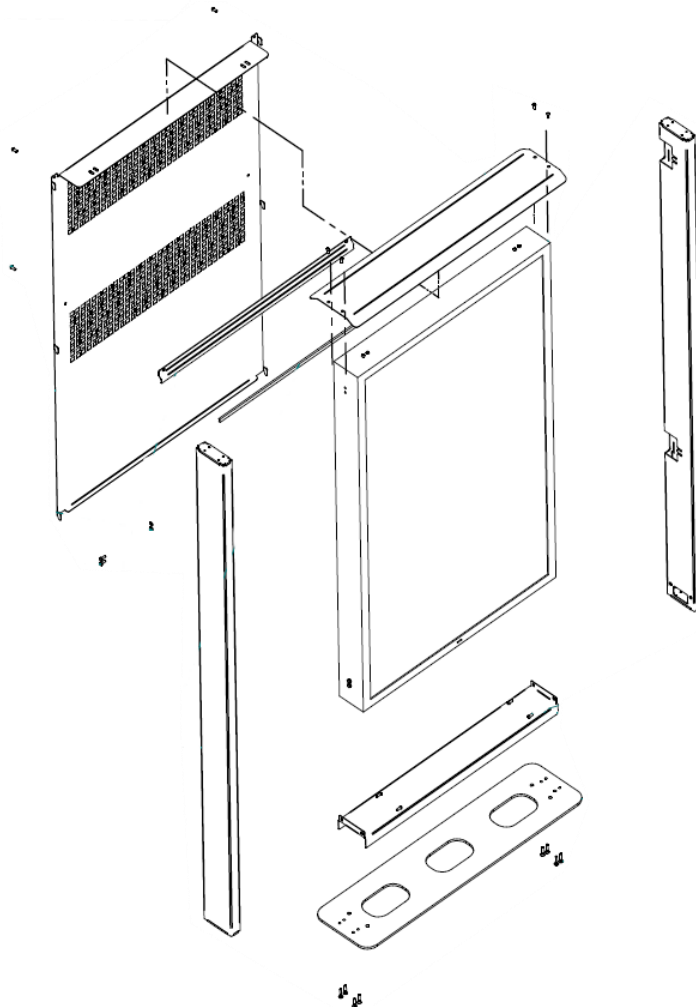

PORTAL FRAME SAMSUNG OH75