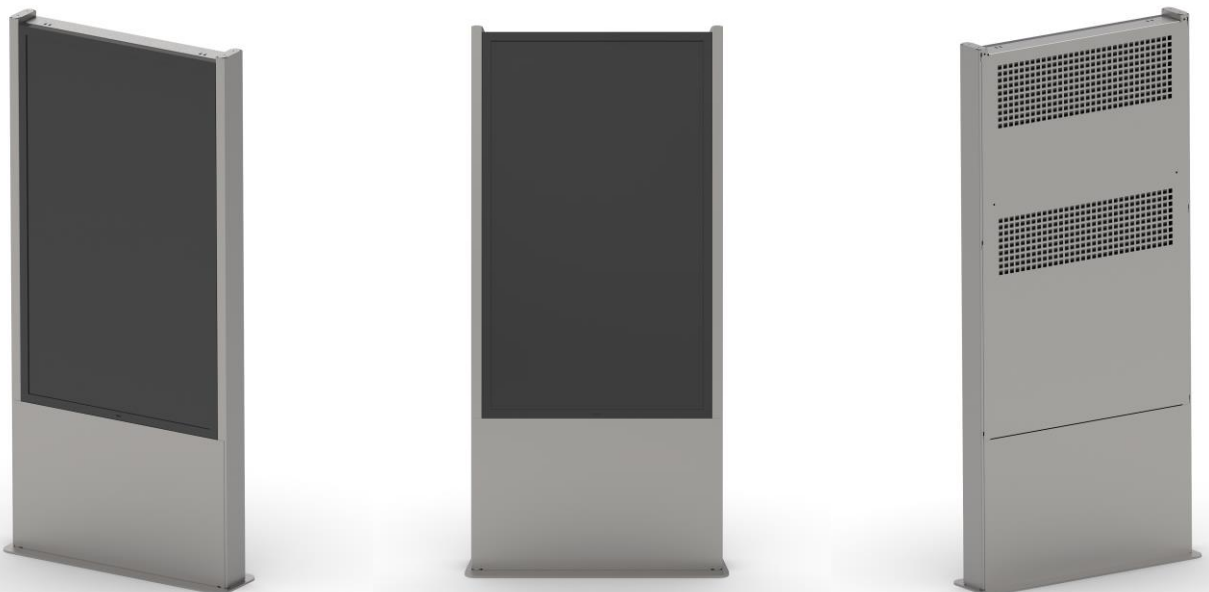

PORTAL FRAME for SAMSUNG OH serie or LG XE4F serie  
PROFESSIONAL DISPLAY SUPPORT

PORTAL FRAME for OUTDOOR SCREEN is a perfect solution for digital signage outdoor applications to be positioned in any site where information needs to be displayed.

It is available in black or white and designed specifically for screen SAMSUNG OH series or LG XE4F series.

Cable passage from the base through the side uprights.

The structure must be fixed to the concrete plinth.

PORTAL FRAME can be equipped with an electrical panel that includes a box with Power strip, switch magnetothermic, space for player, fan and thermostat.

The power box is positioned under the screen as shown in the images below

# PORTAL FRAME SAMSUNG OH55 WITH POWER BOX

POWER BOX  
Include power strip, 2x fans, 1x heater  
space for player VESA100x100

PORTAL FRAME SAMSUNG OH46  
WITHOUT POWER BOX