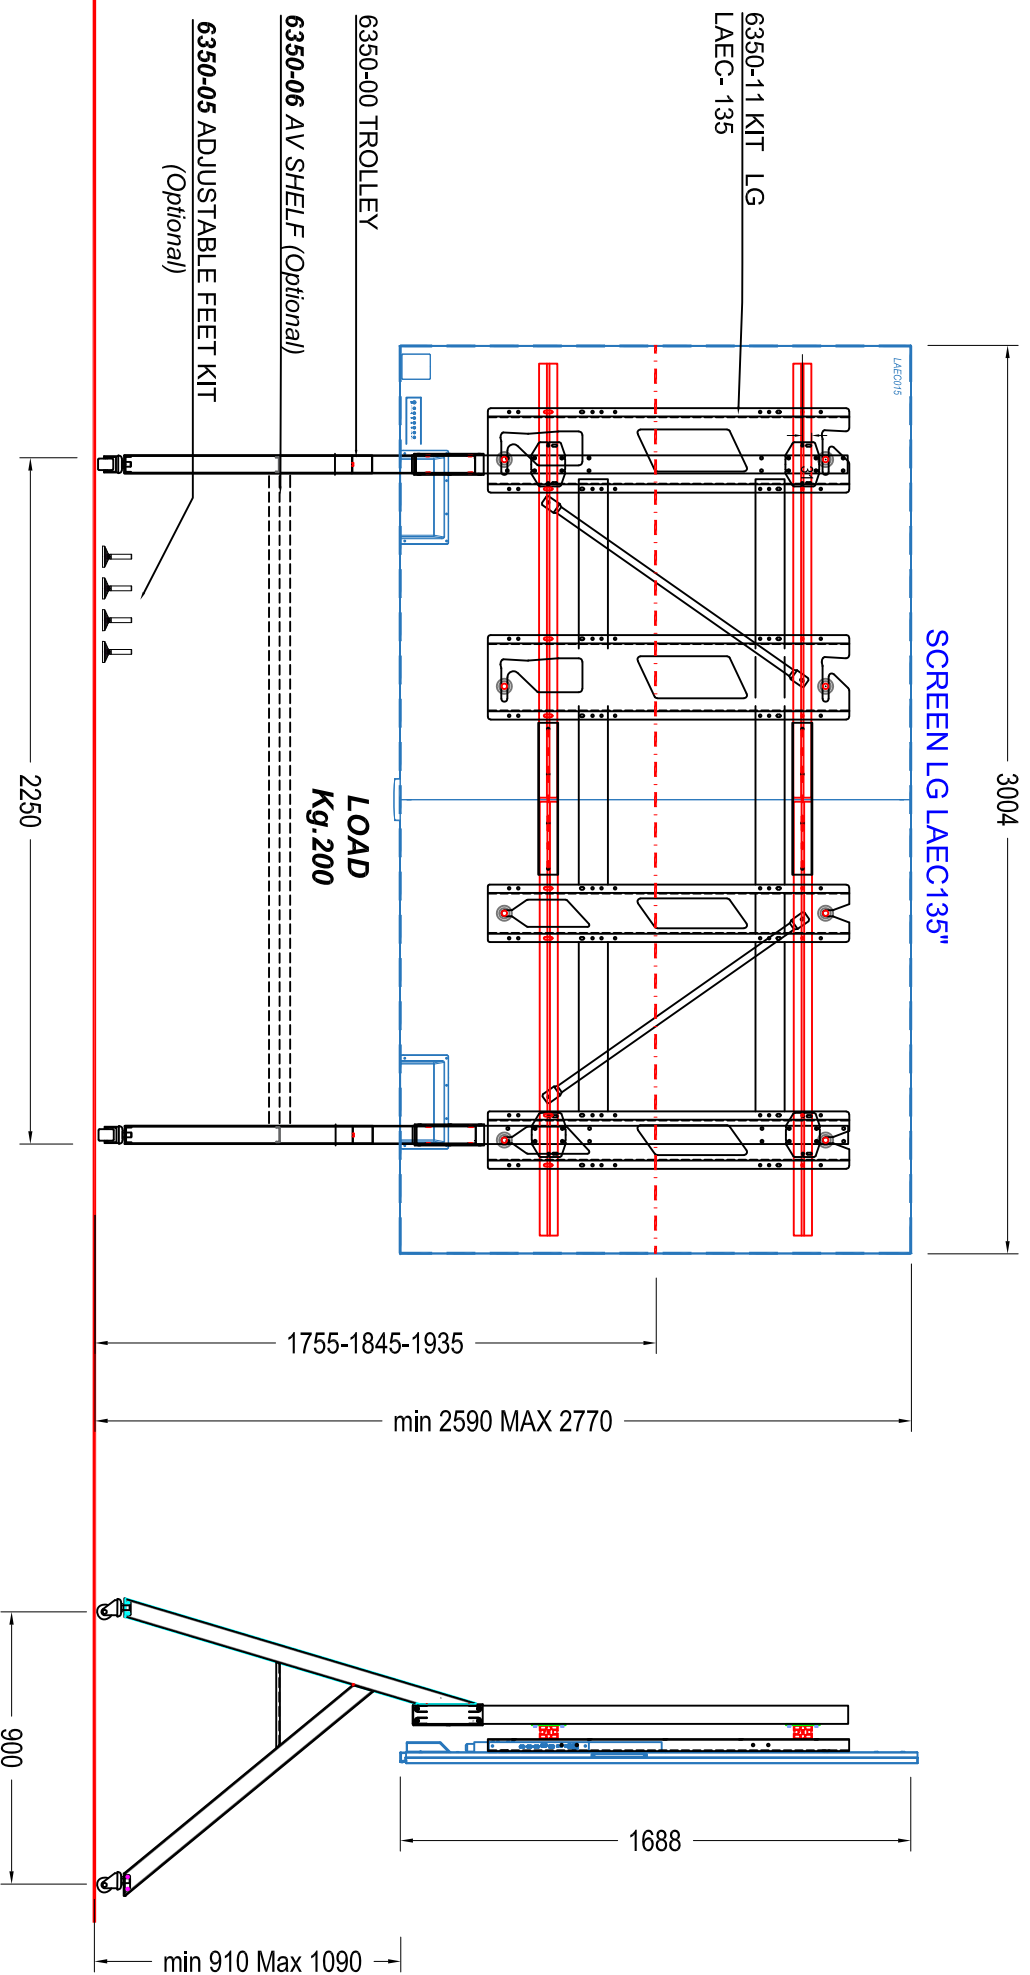

# TROLLEY FOR SCREEN LG LAEC

Ref : 6350-00+6350-11

Rev : 00

Date : APRIL 2023

- Steel and aluminum.
- Painted with black epoxy powder
- Capacity kg. 200
- Capacity for each wheel\* 250 kg

- Screen axis height adjustment 1845mm +/- 90mm
- Weight Trolley kg 55
- Packaging Trolley 100x150x20 cm
- Weight Kit kg 23

- Packaging Kit 130x30x15 cm

\*Ø 50 wheels suitable for smooth floors and for non-continuous movements.