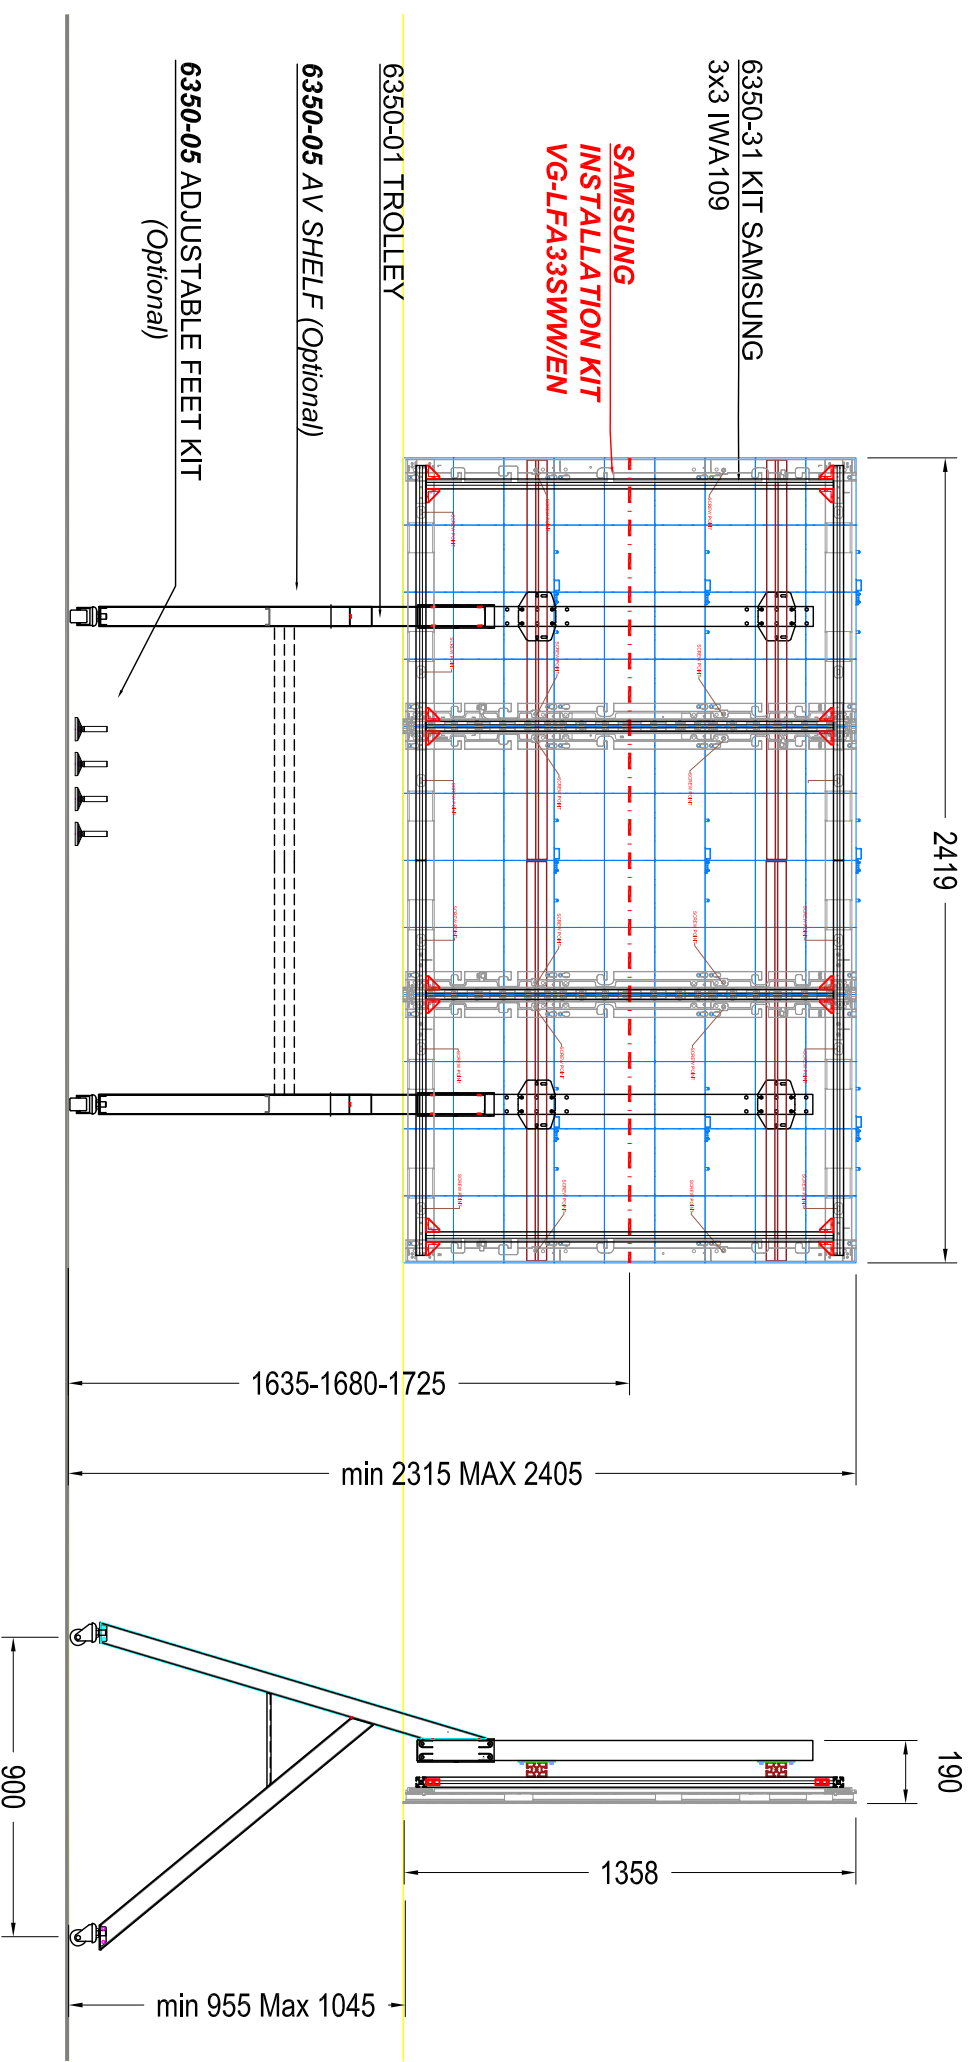

TROLLEY FOR SCREEN SAMSUNG 3x3 IWA 109

Ref : 6350-01+ 6350-31

Rev : 00

Date : APRIL 2023

- Steel and aluminum.
- Painted with black epoxy powder
- Capacity kg. 200
- Capacity for each wheel* 250 kg

- Screen axis height adjustment 1730mm +/- 45mm
- Weight Trolley kg 50
- Packaging Trolley 100x150x20 cm
- Weight Kit kg 15

• Packaging Kit 150x20x8 cm

*Ø 50 wheels suitable for smooth floors and for non-continuous movements.