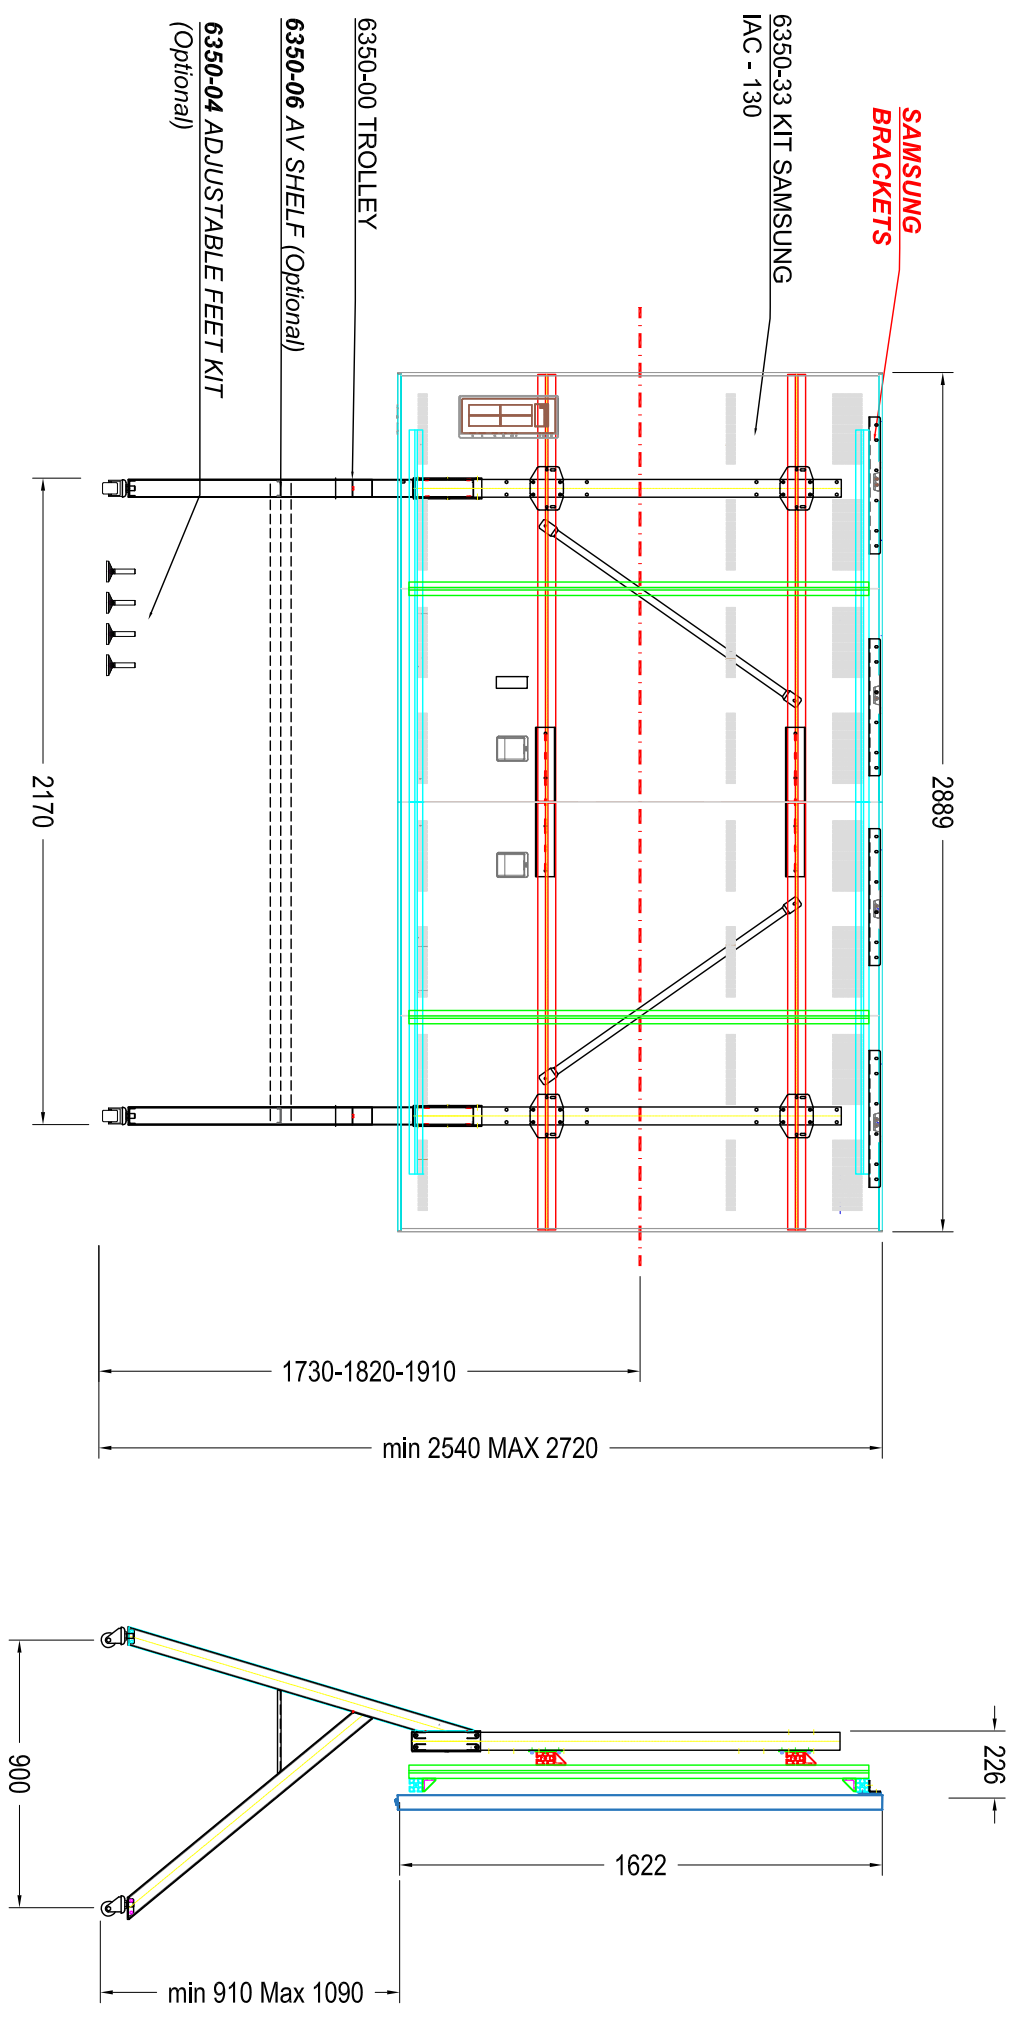

TROLLEY FOR SCREEN SAMSUNG IAC - 130"

Ref : 6350-00+6350-33
 Rev : 00
 Date : OCTOBER 2023

- Steel and aluminum.
- Painted with black epoxy powder
- Capacity kg. 200
- Capacity for each wheel* 250 kg

- Screen axis height adjustment 1820mm +/- 90mm
- Weight Trolley kg 55
- Packaging Trolley 100x150x20 cm
- Weight Kit kg 28

- Packaging Kit 170x15x8 cm

*Ø 50 wheels suitable for smooth floors and for non-continuous movements.