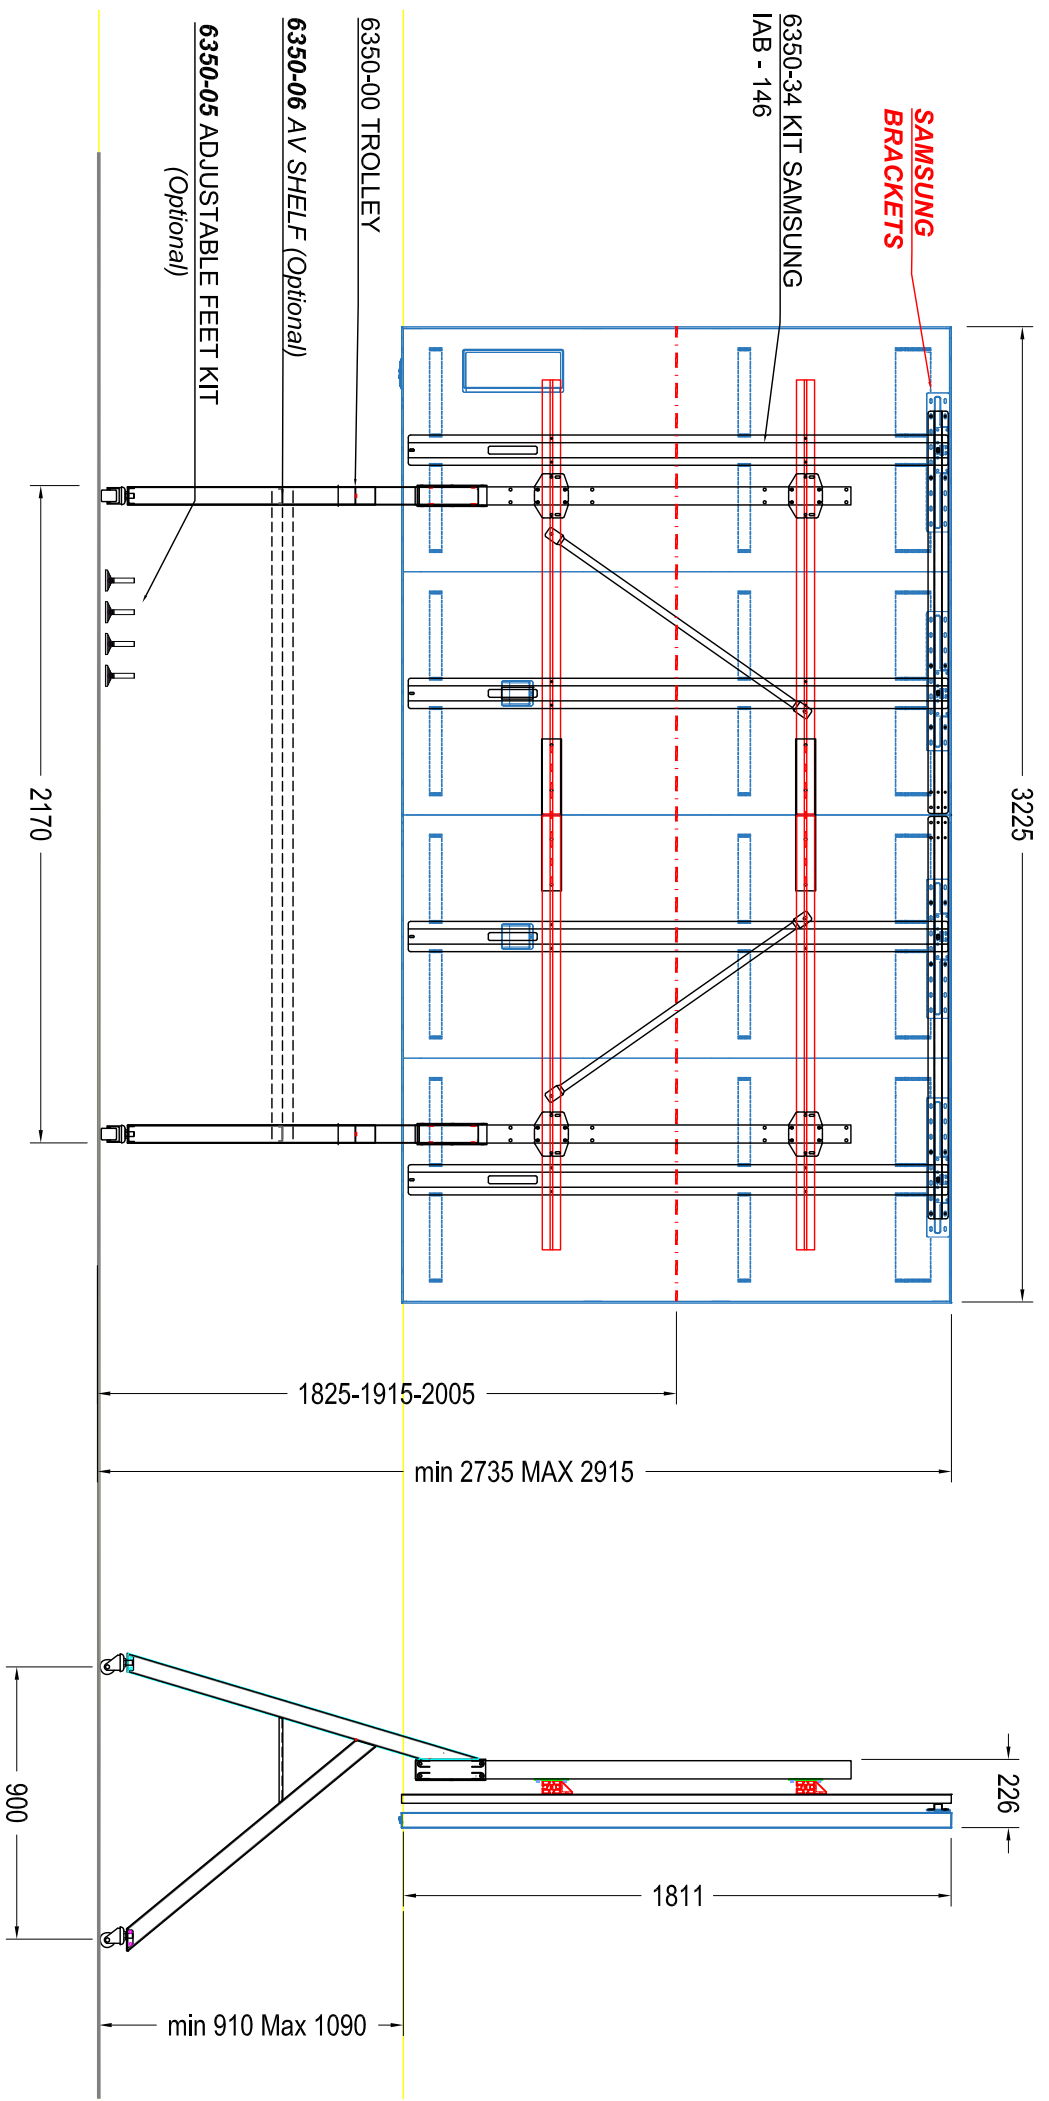

# TROLLEY FOR SCREEN SAMSUNG IAB - 146"

Ref :	6350-00+6350-34
Rev :	00
Date :	APRIL 2023

- Steel and aluminum.
- Painted with black epoxy powder
- Capacity kg. 200
- Capacity for each wheel\* 250 kg

- Screen axis height adjustment 1915mm +/- 90mm
- Weight Trolley kg 55
- Packaging Trolley 100x150x20 cm
- Weight Kit kg 28

• Packaging Kit 190x15x8 cm

\*Ø 50 wheels suitable for smooth floors and for non-continuous movements.