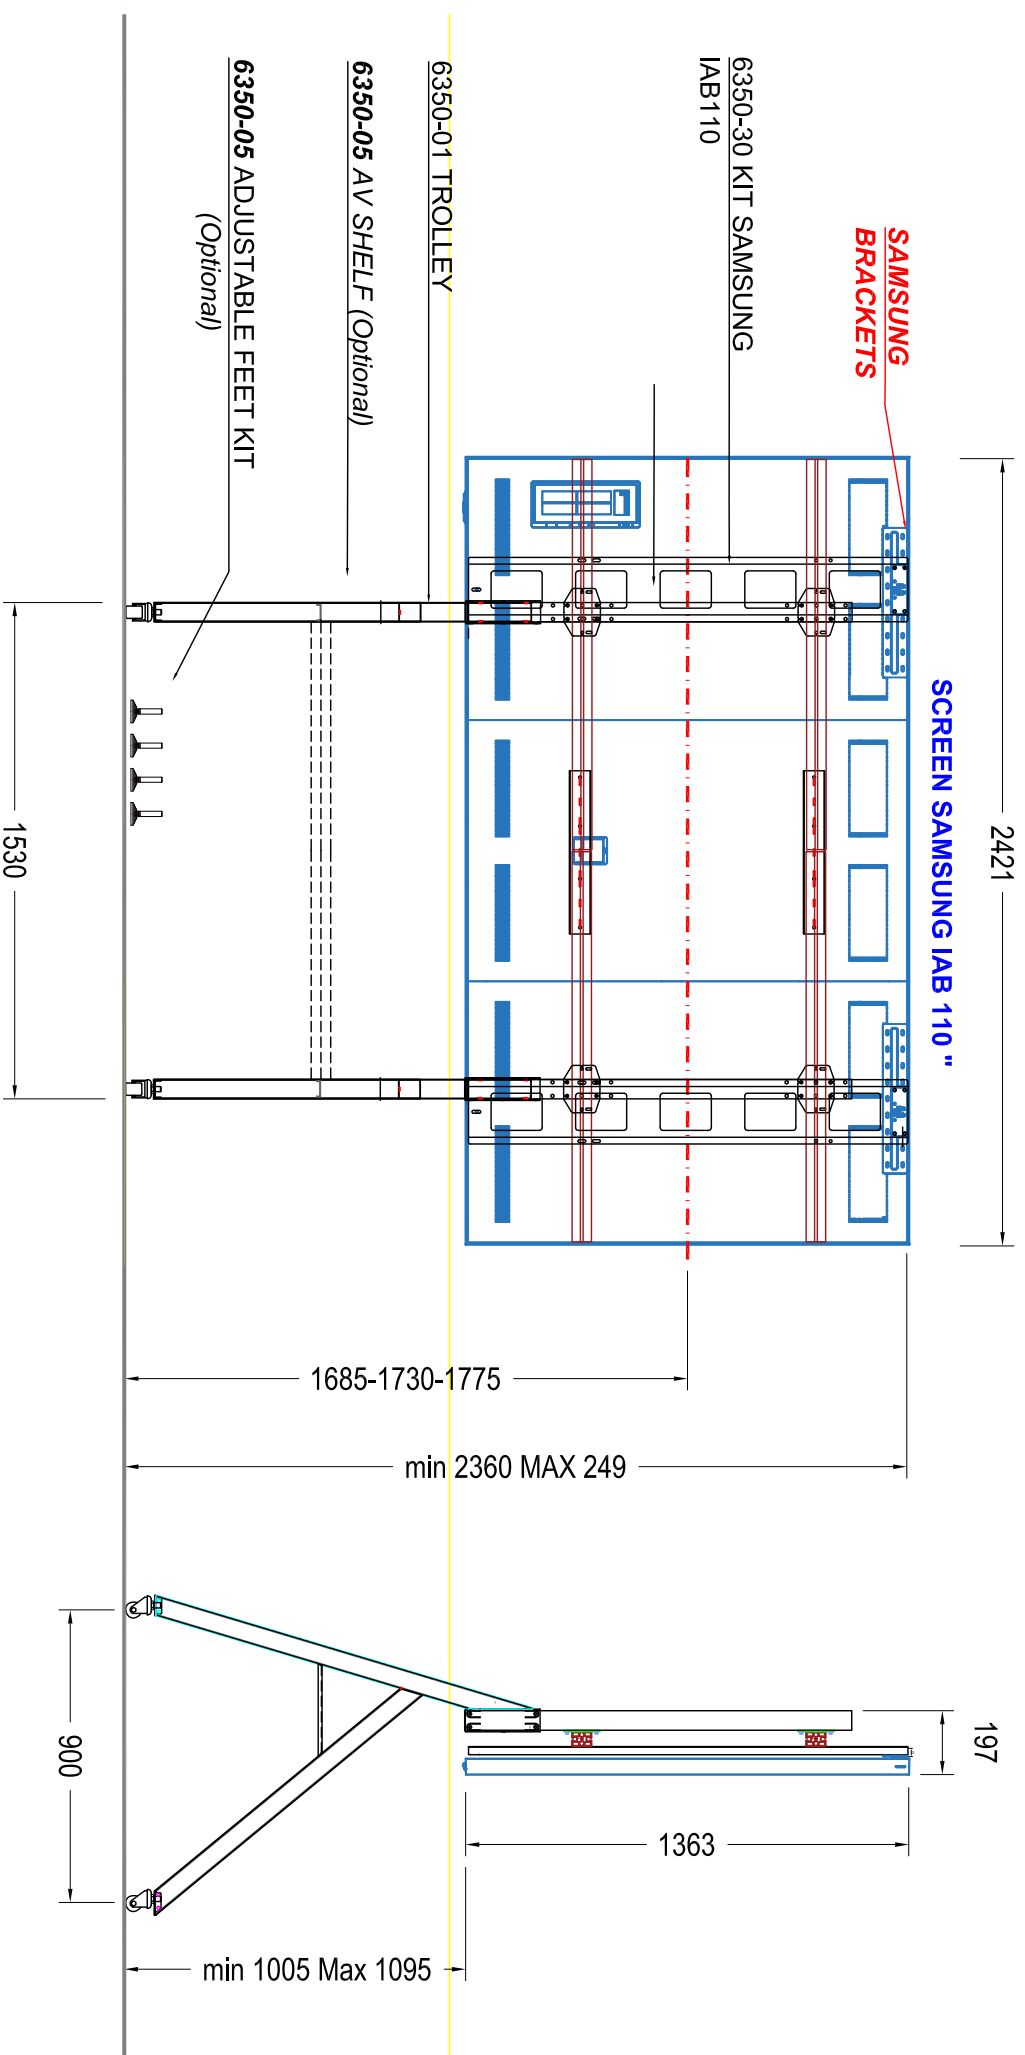

# TROLLEY FOR SCREEN SAMSUNG IAB 110"

Ref : 6350-01+ 6350-30

Rev : 00

Date : APRIL 2023

- Steel and aluminum.
- Painted with black epoxy powder
- Capacity kg. 200
- Capacity for each wheel\* 250 kg

- Screen axis height adjustment 1730mm +/- 45mm
- Weight Trolley kg 50
- Packaging Trolley 100x150x20 cm
- Weight Kit kg 15

- Packaging Kit 150x20x8 cm

\*Ø 50 wheels suitable for smooth floors and for non-continuous movements.