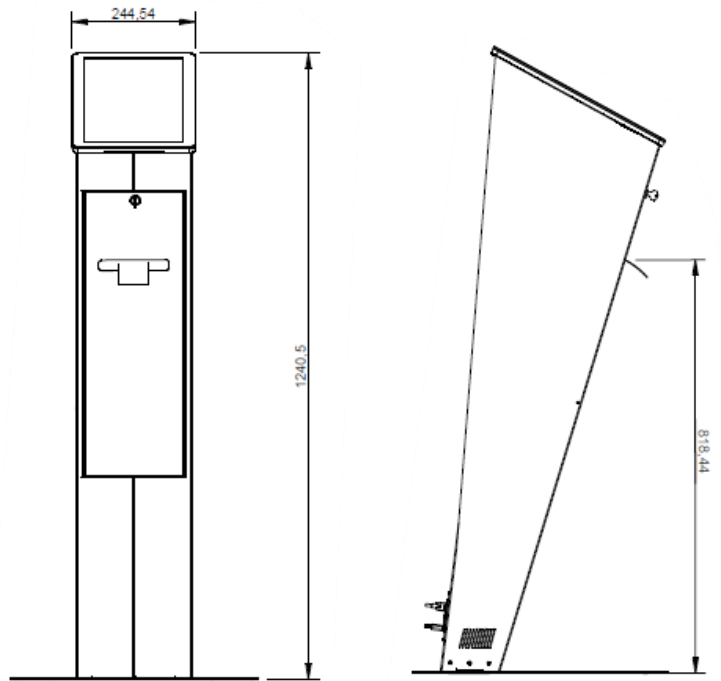

DUCK 15/22/24
PROFESSIONAL DISPLAY SUPPORT

Screen 15, 22 or 24"
Screen Position: Portrait

Standard color:

- Black RAL9005
- White RAL9016

OPTIONS

- Printer
- POS
- Barcode reader
- QR Code reader
- NFC
- LAN Switch
- Router 4/5G
- Access Point
- MINI PC
- Special Color