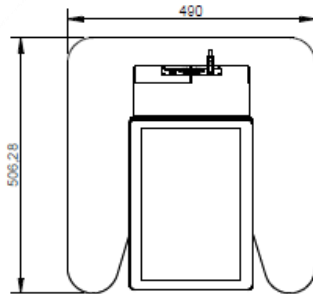

DUCK 15/22/24
PROFESSIONAL DISPLAY SUPPORT

Screen 15, 22 or 24"
Screen Position: Portrait

Standard color:

- Black RAL9005
- White RAL9016

OPTIONS

- Printer
- POS
- Barcode reader
- QR Code reader
- NFC
- LAN Switch
- Router 4/5G
- Access Point
- MINI PC
- Special Color